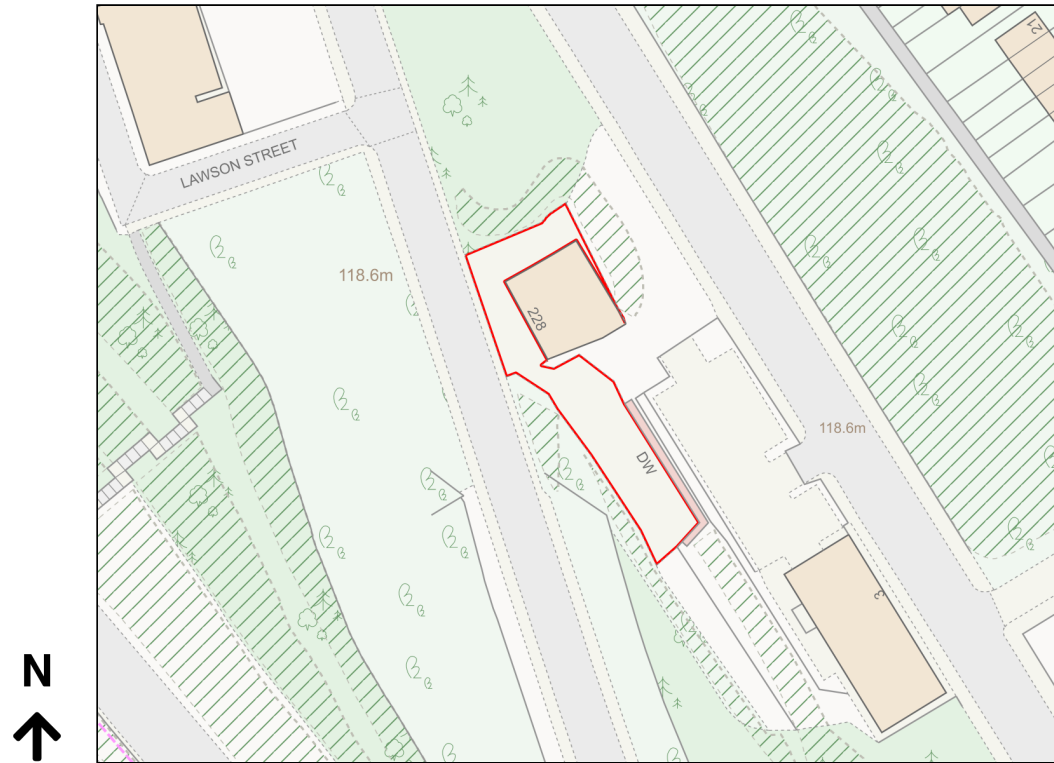

Location Plan

Site Address: 228, Bolton Road, Bradford, BD3 0QW

Date Produced: 28-Nov-2023

Scale: 1:1250 @A4

Planning Portal Reference: PP-12638172v1