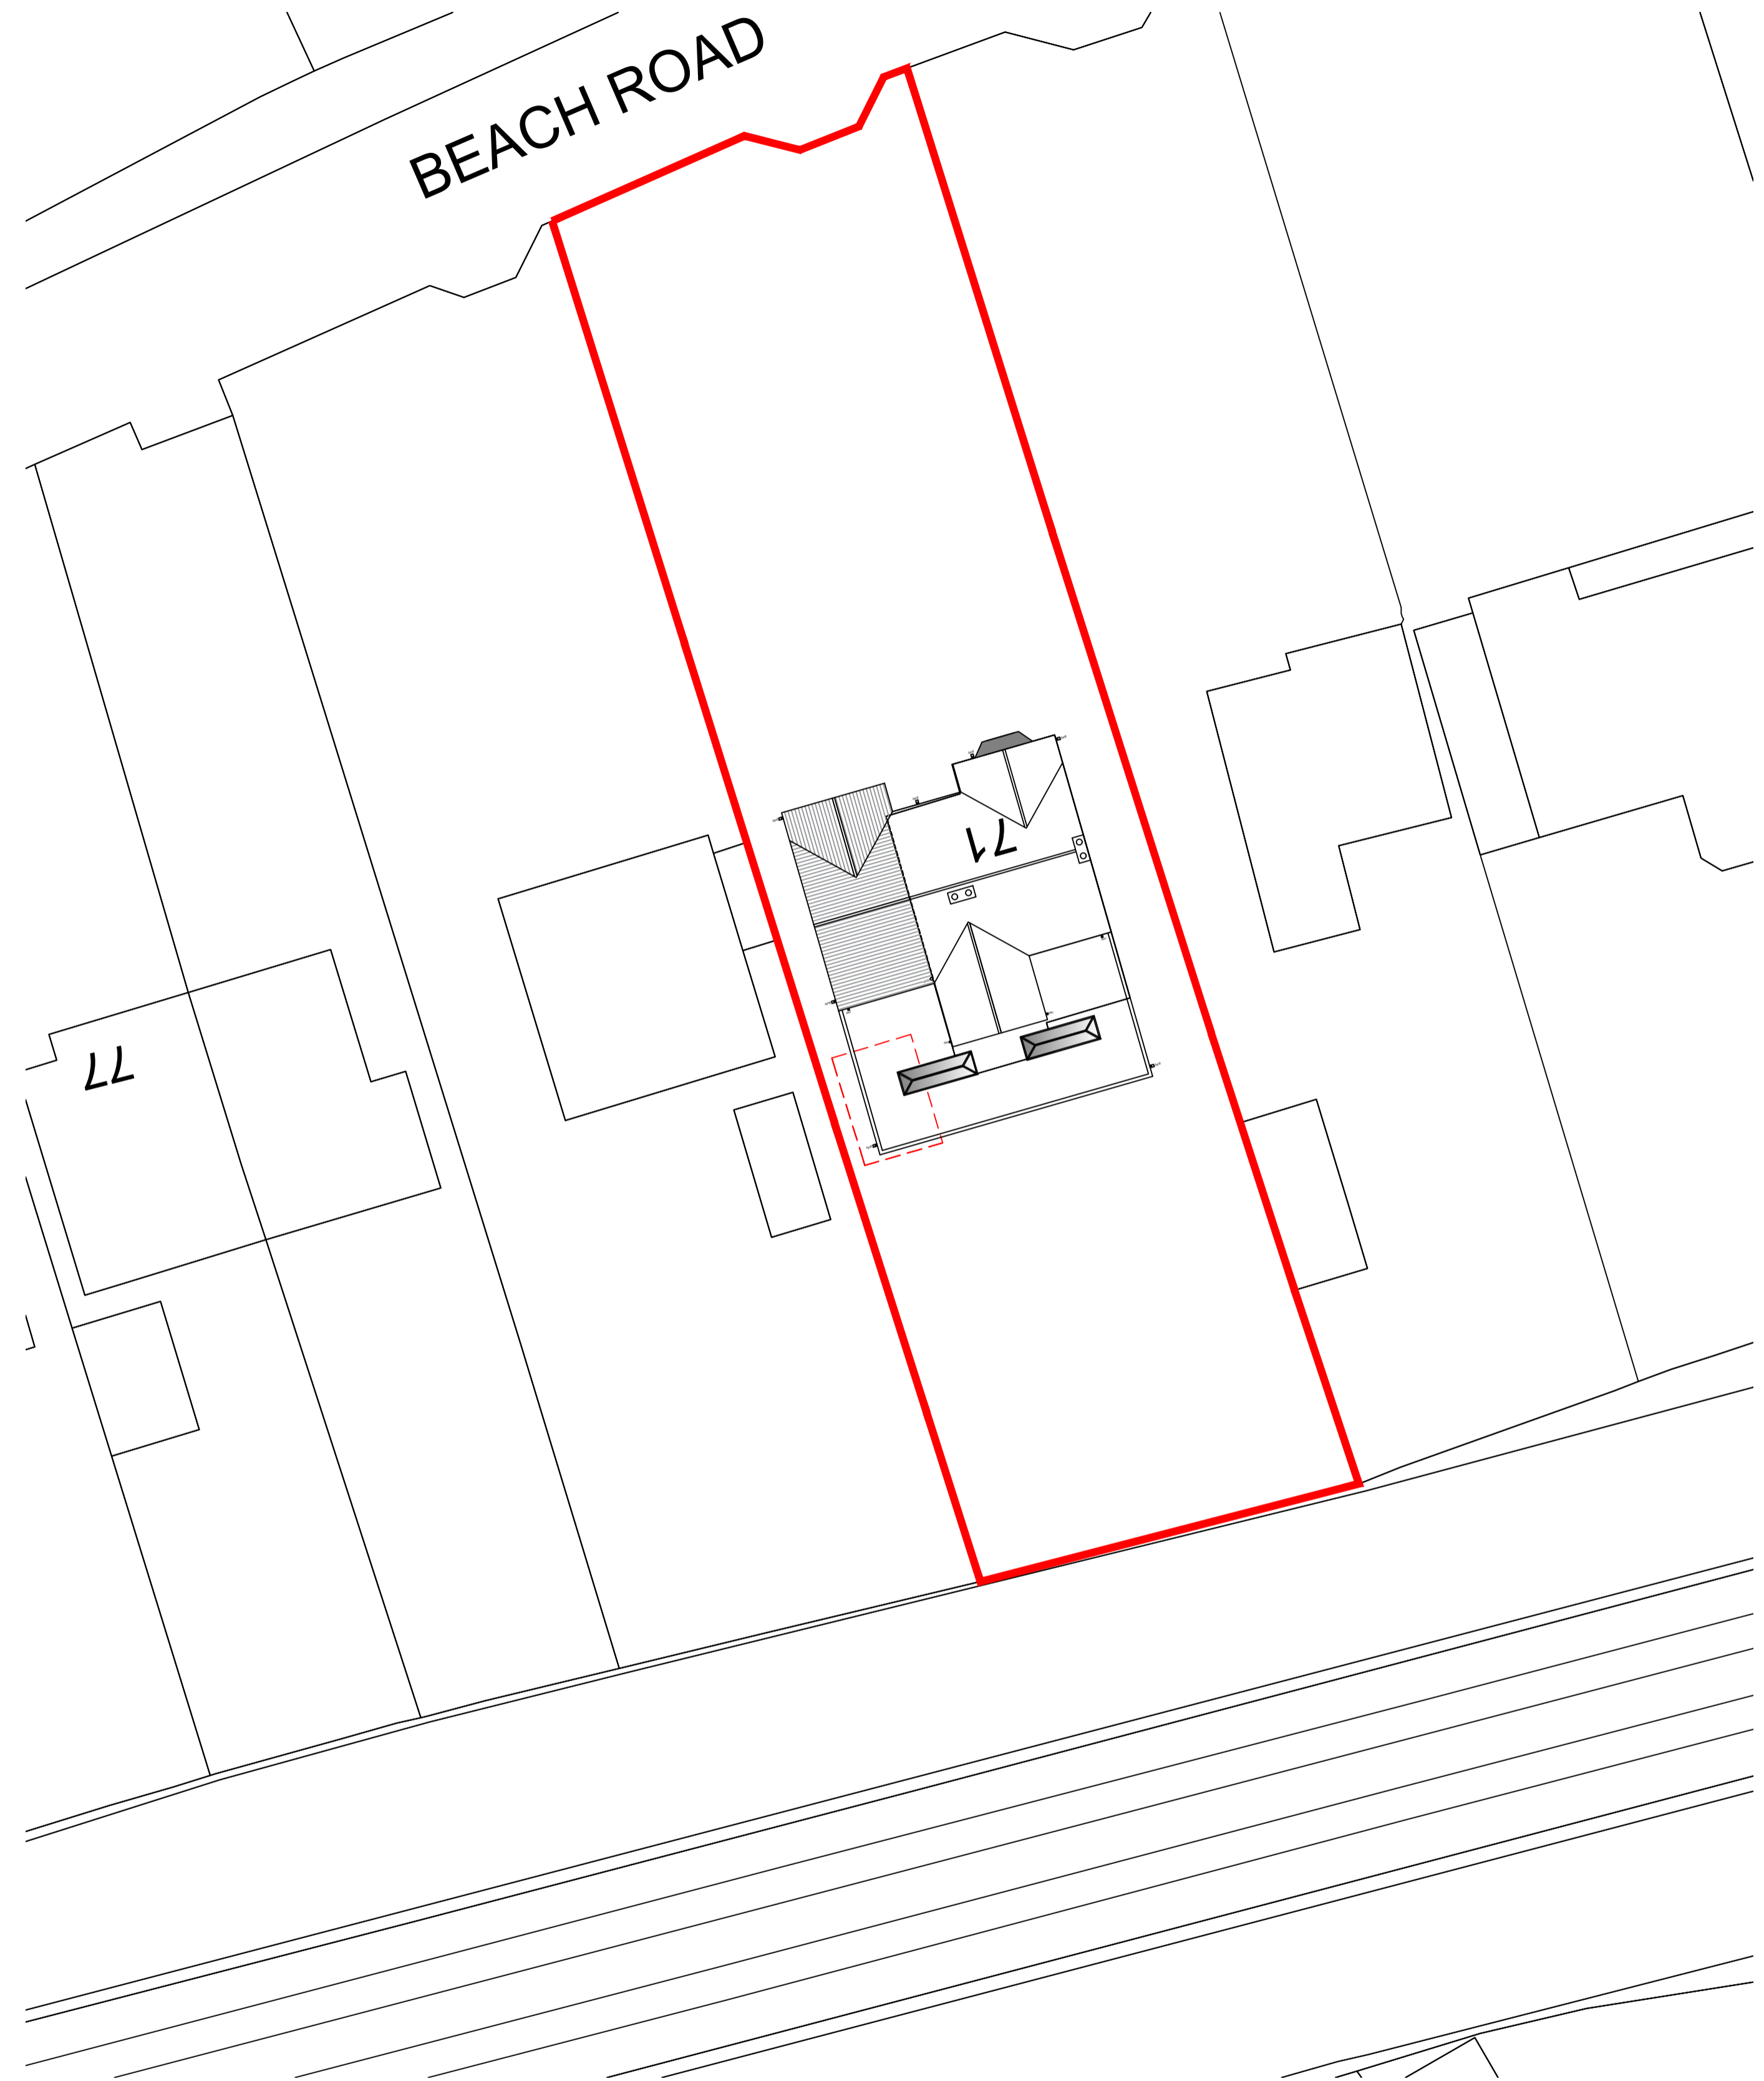

Site Location Plan 1:1250

Site Location Plan 1:500

Site Plan As Proposed 1:200

71 BEACH ROAD, HARTFORD, NORTHWICH, CW8 3AB

This drawing is the copyrighted. Contractors must check all dimensions on site.

Rev	Date	Description

job
71 Beach Road, Hartford, Northwich, CW8 3AB

title
Site Plans

Bradley Read

date 11/23

scale as shown @ A1

revision

drawing no
04

A	B	C	D	E
---	---	---	---	---