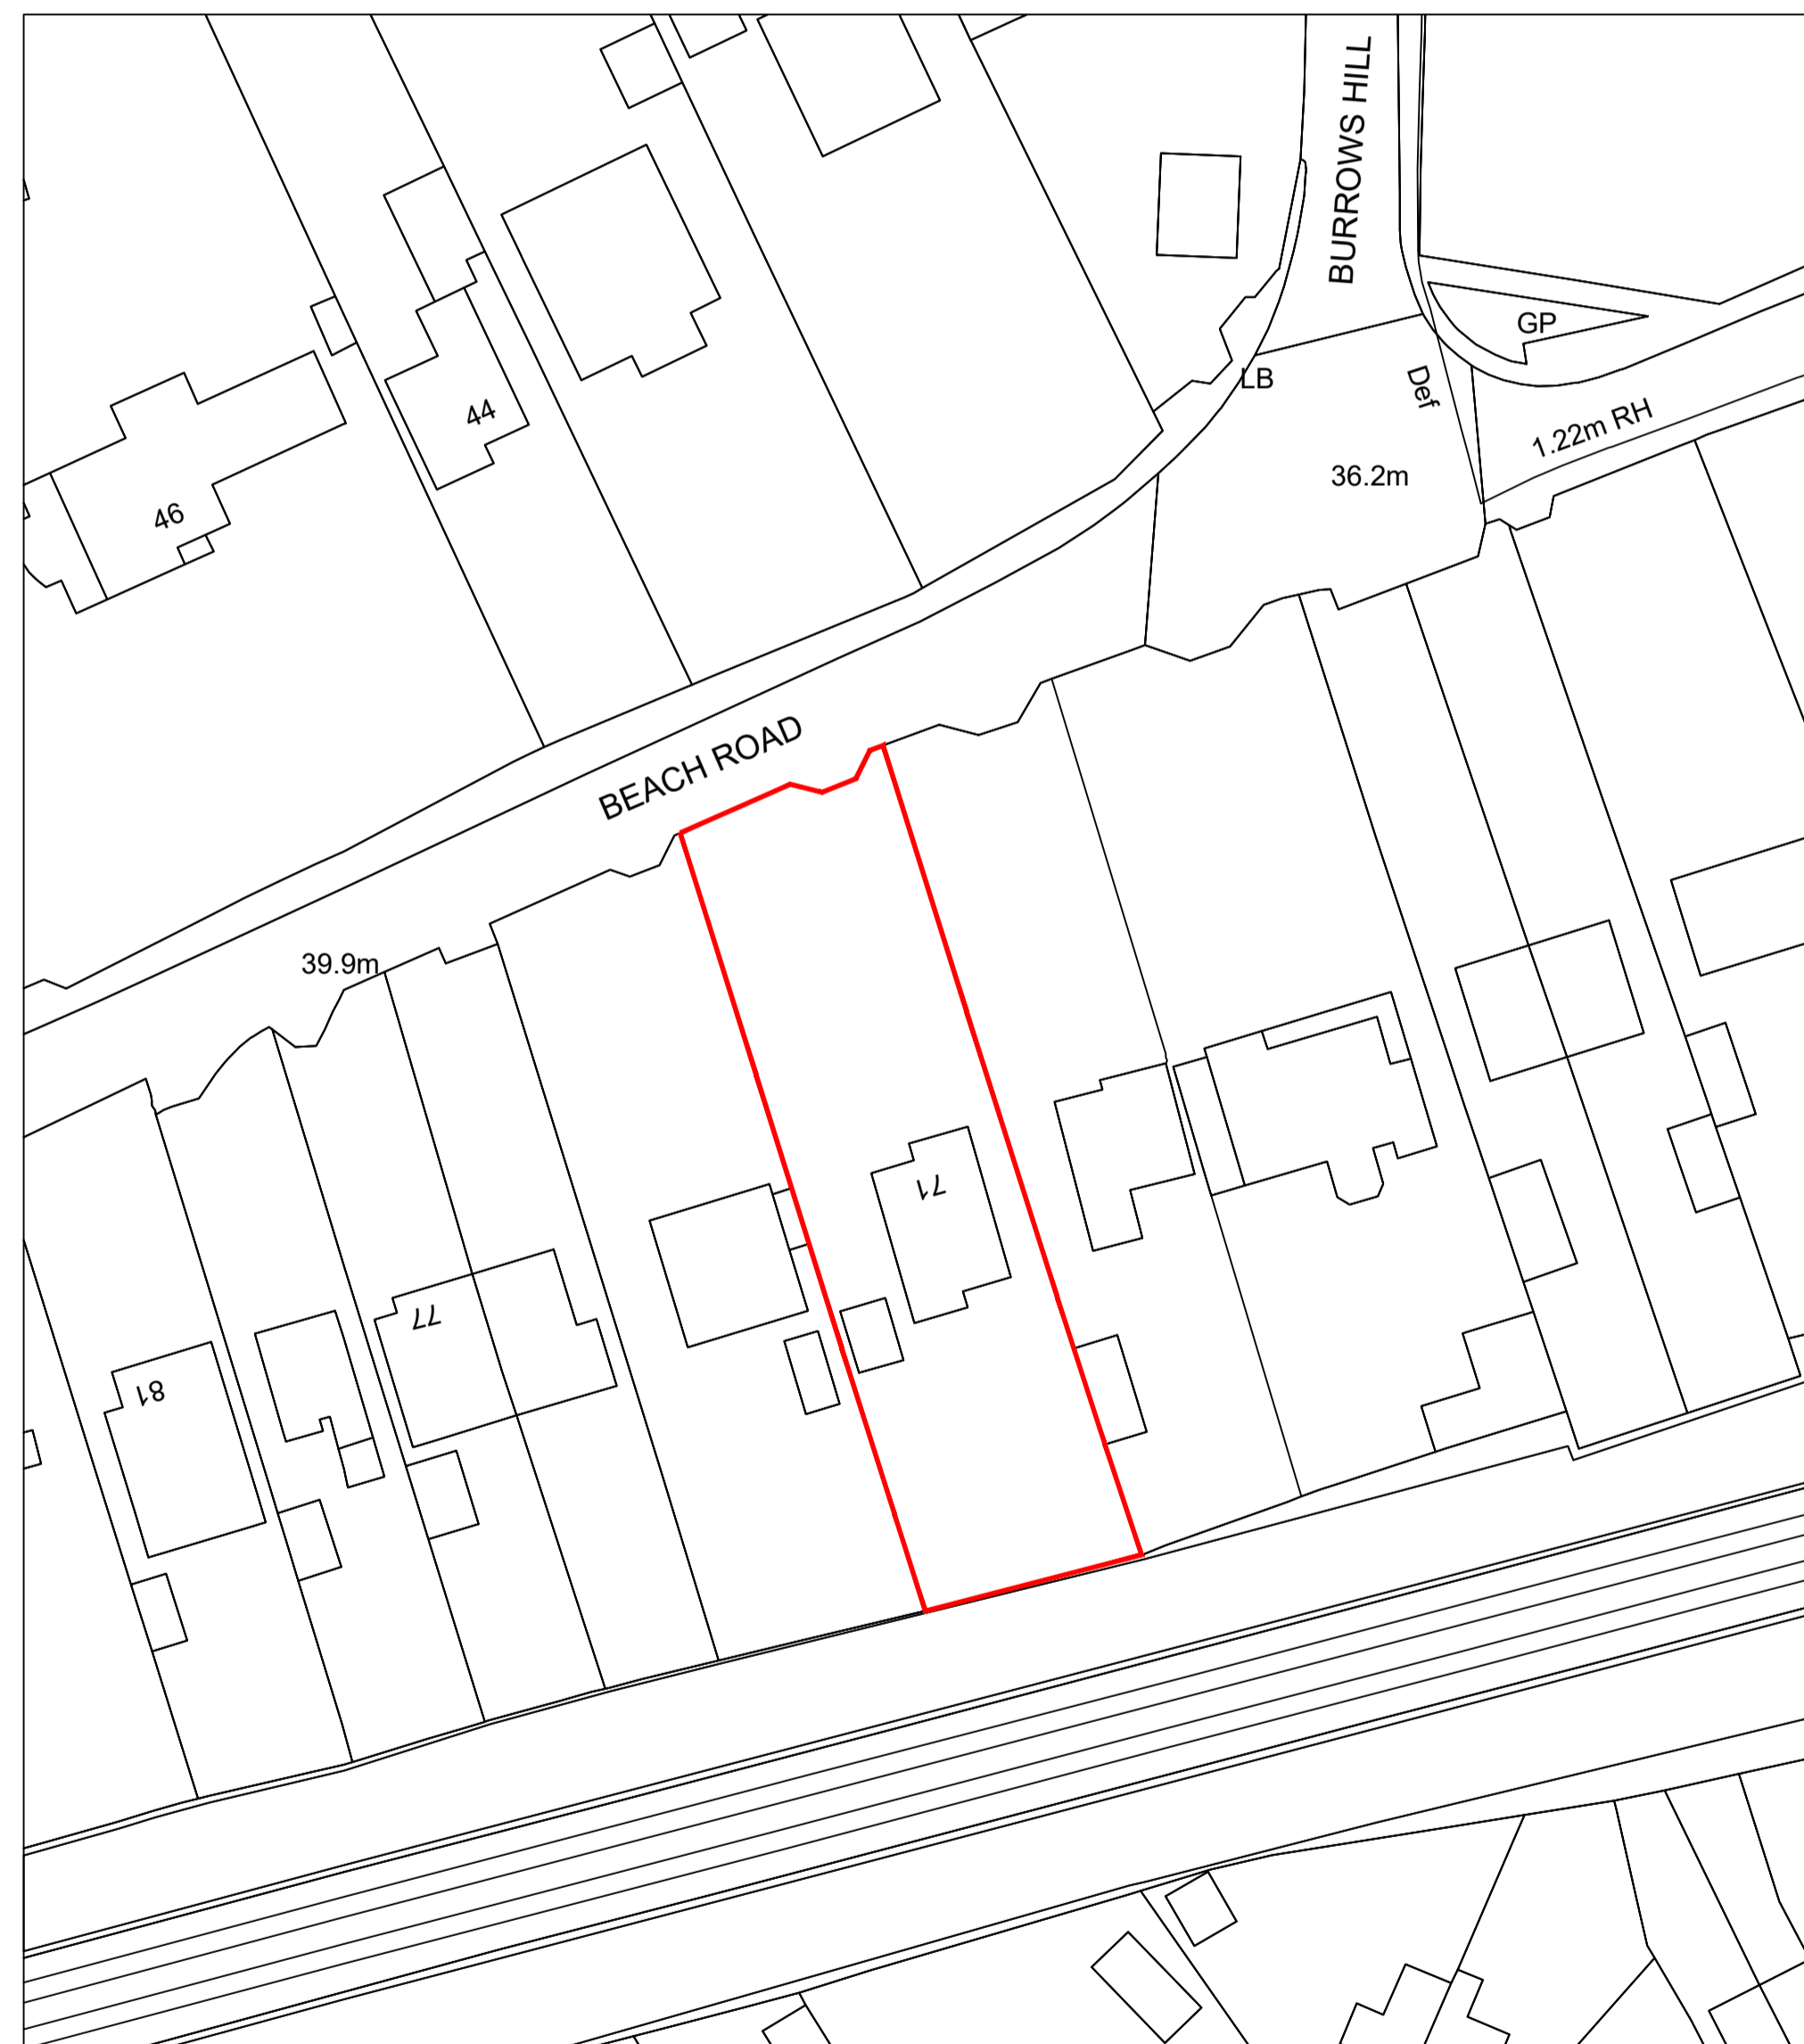

Site Location Plan 1:1250

Site Location Plan 1:500

Site Plan As Proposed 1:200

71 BEACH ROAD, HARTFORD, NORTHWICH, CW8 3AB

This drawing is the copyrighted. Contractors must check all dimensions on site.

Rev	Date	Description

job
71 Beach Road, Hartford, Northwich, CW8 3AB

title
Site Plans

Bradley Read

date 11/23

scale as shown @ A1

revision

drawing no
04

A	B	C	D	E
---	---	---	---	---