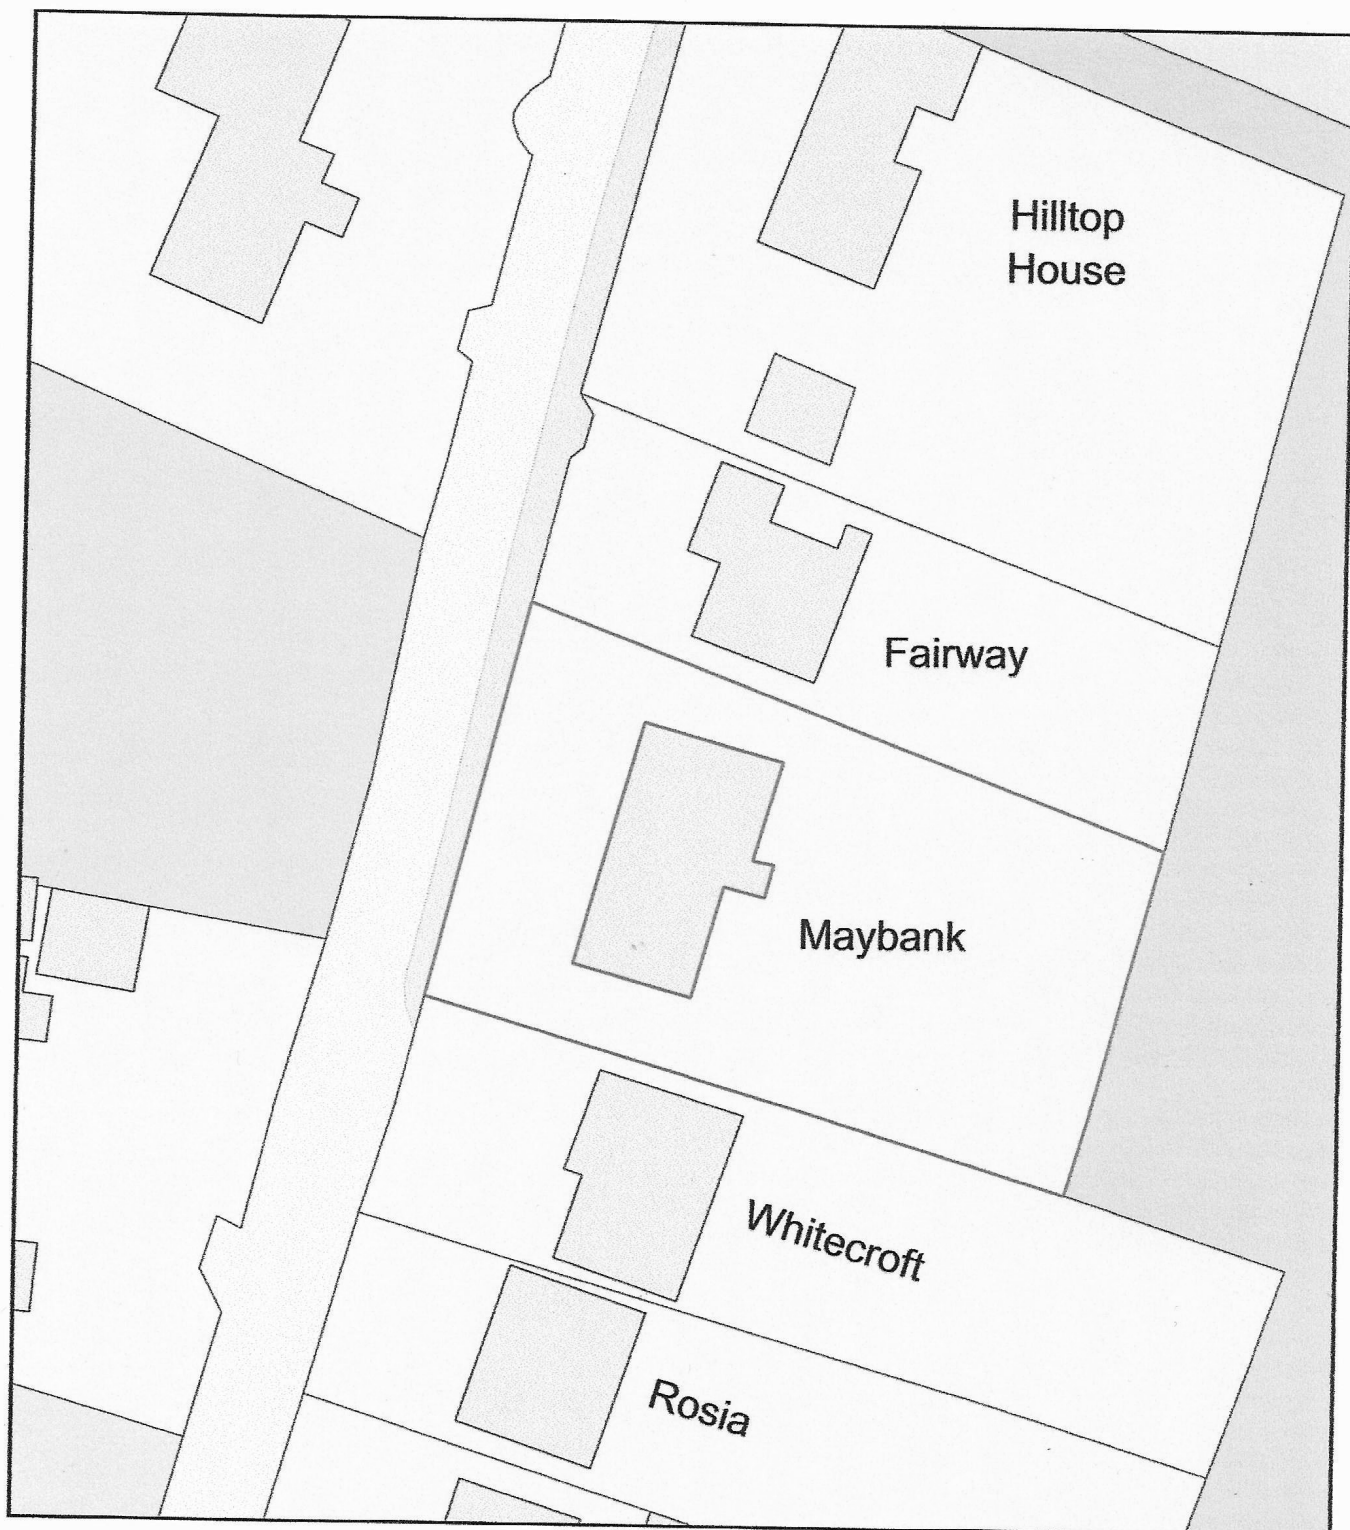

Location Plan - Maybank, Mill Lane, Hartlip, Sittingbourne, Kent

Plan Produced for: Mathew Keeler

Date Produced: 05 Jan 2024

Plan Reference Number: TQRQM24005172751541

Scale: 1:500 @ A4