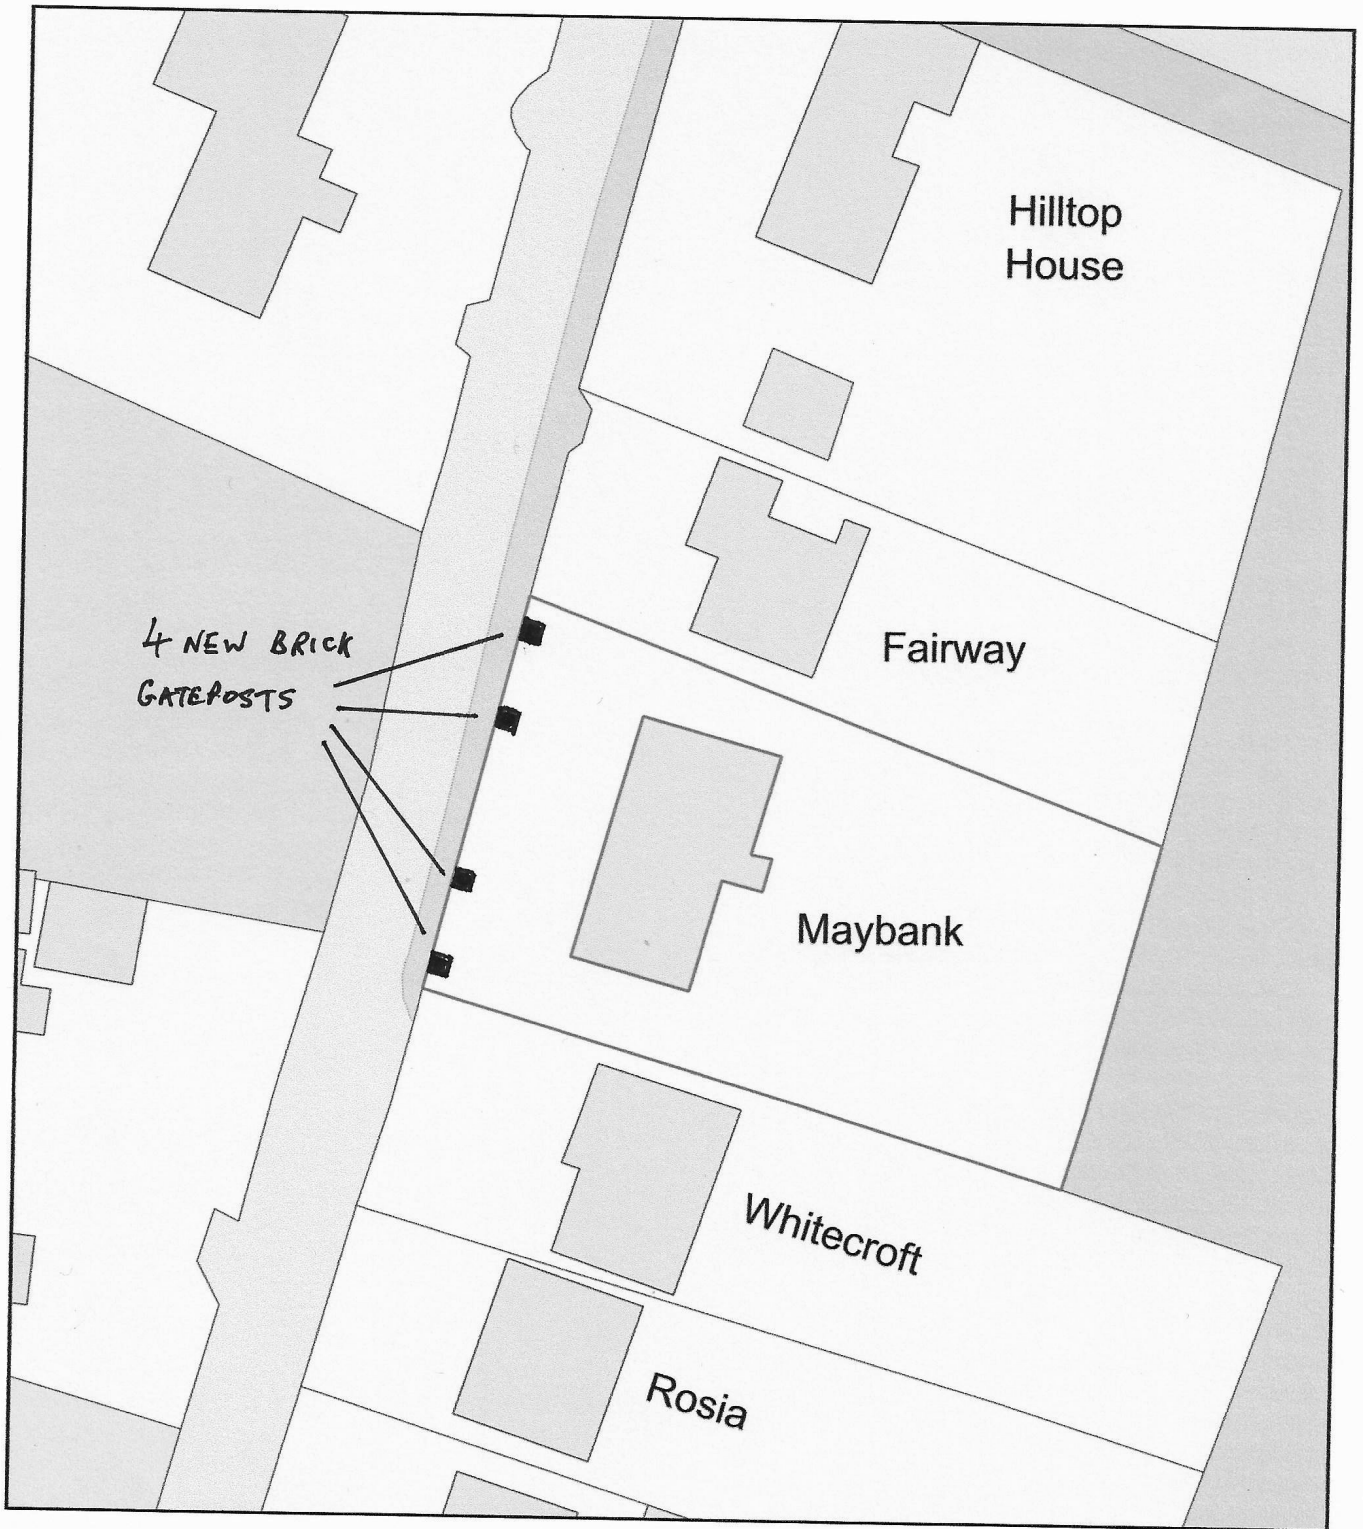

Location Plan - Maybank, Mill Lane, Hartlip, Sittingbourne, Kent

Plan Produced for: Mathew Keeler

Date Produced: 05 Jan 2024

Plan Reference Number: TQRQM24005172751541

Scale: 1:500 @ A4