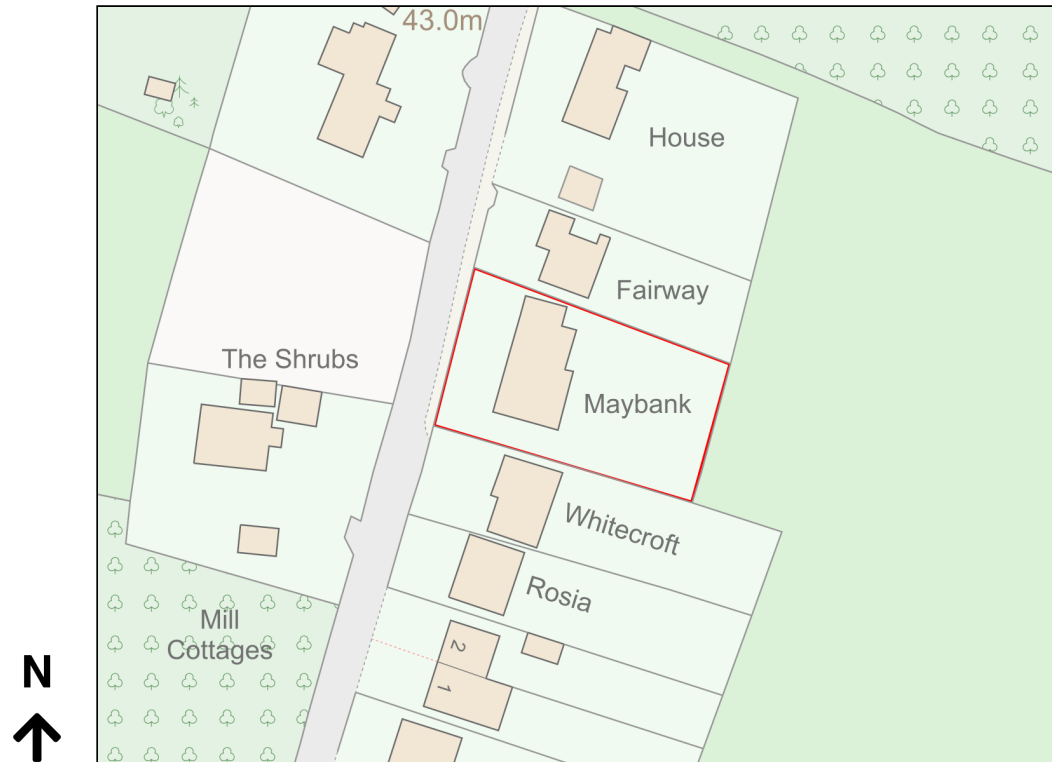

Location Plan

Site Address: Maybank, Mill Lane, Hartlip, ME9 7TD

Date Produced: 20-Dec-2023

Scale: 1:1250 @A4

Planning Portal Reference: PP-12155055v2