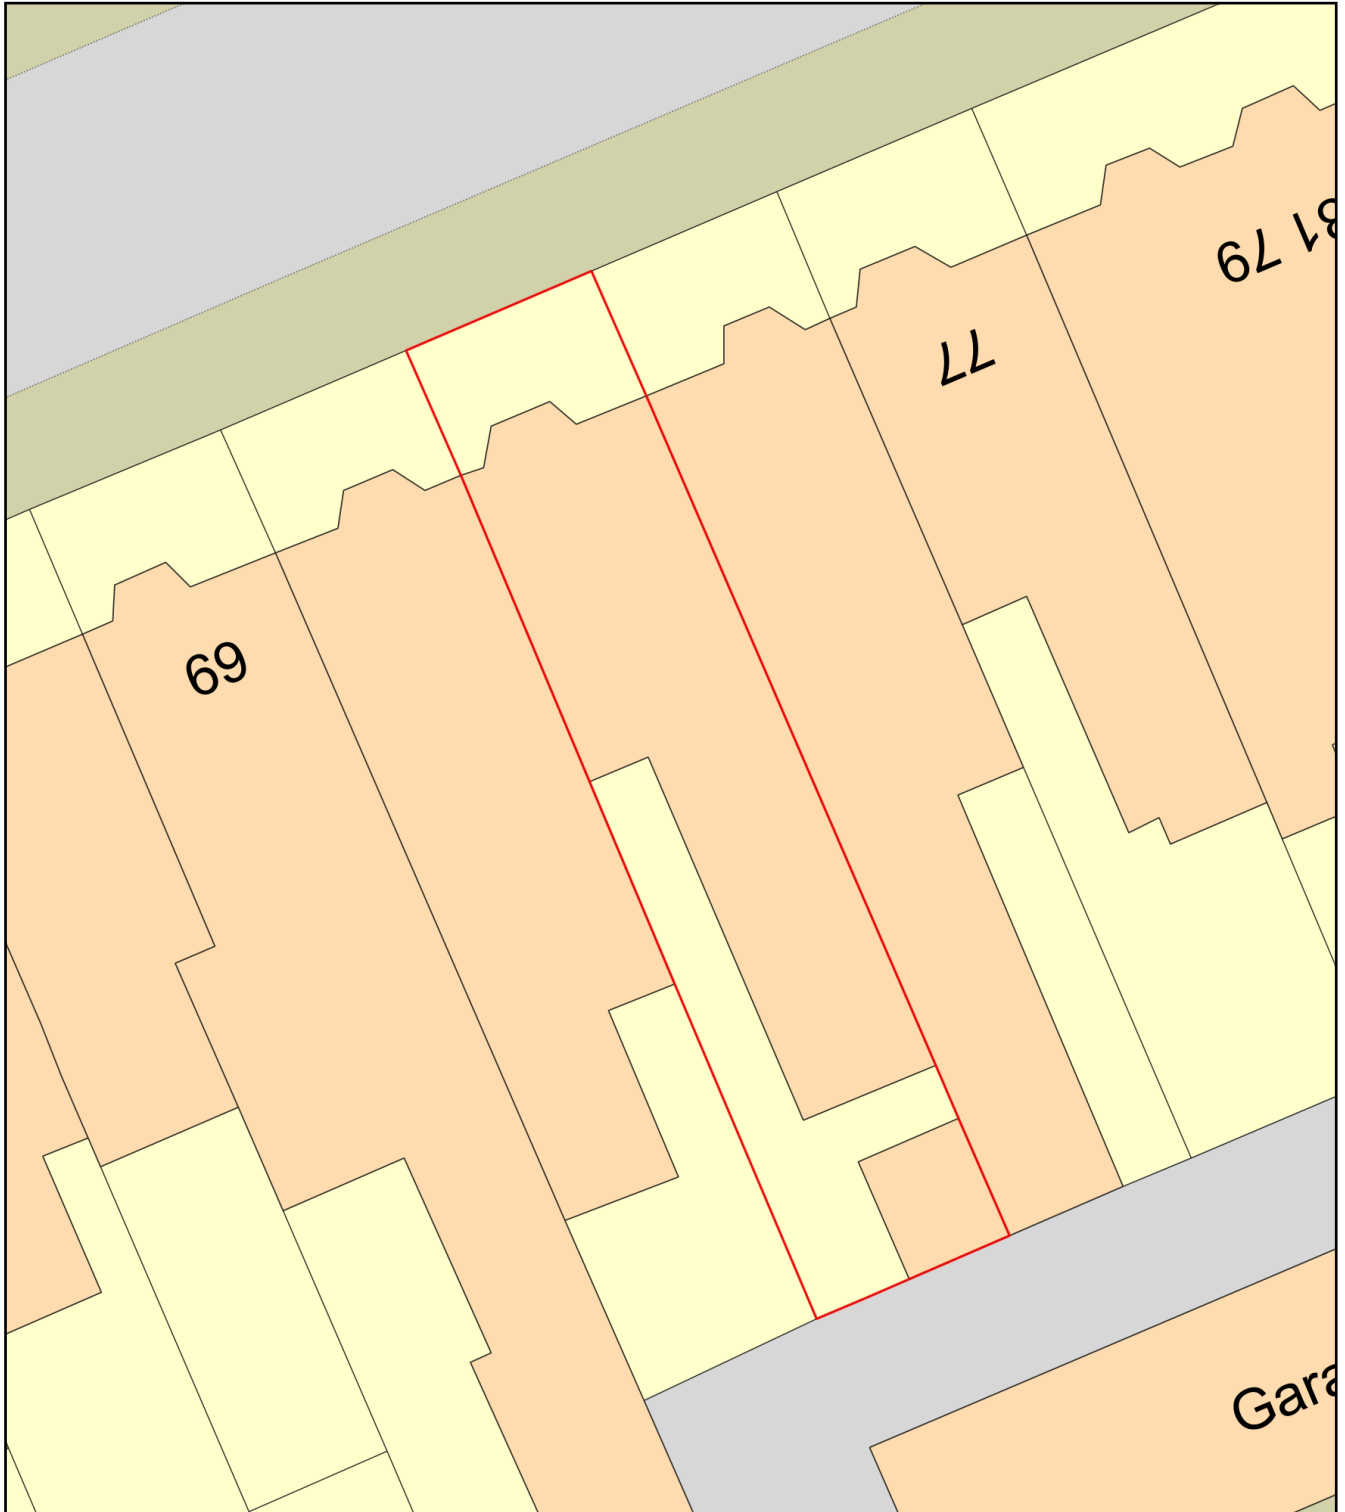

# 2049 73 PALATINE ROAD, BLACKPOOL

Plan Produced for: MELLOR ARCHITECTS

Date Produced: 07 Dec 2023

Plan Reference Number: TQRQM23341143119617

Scale: 1:200 @ A4