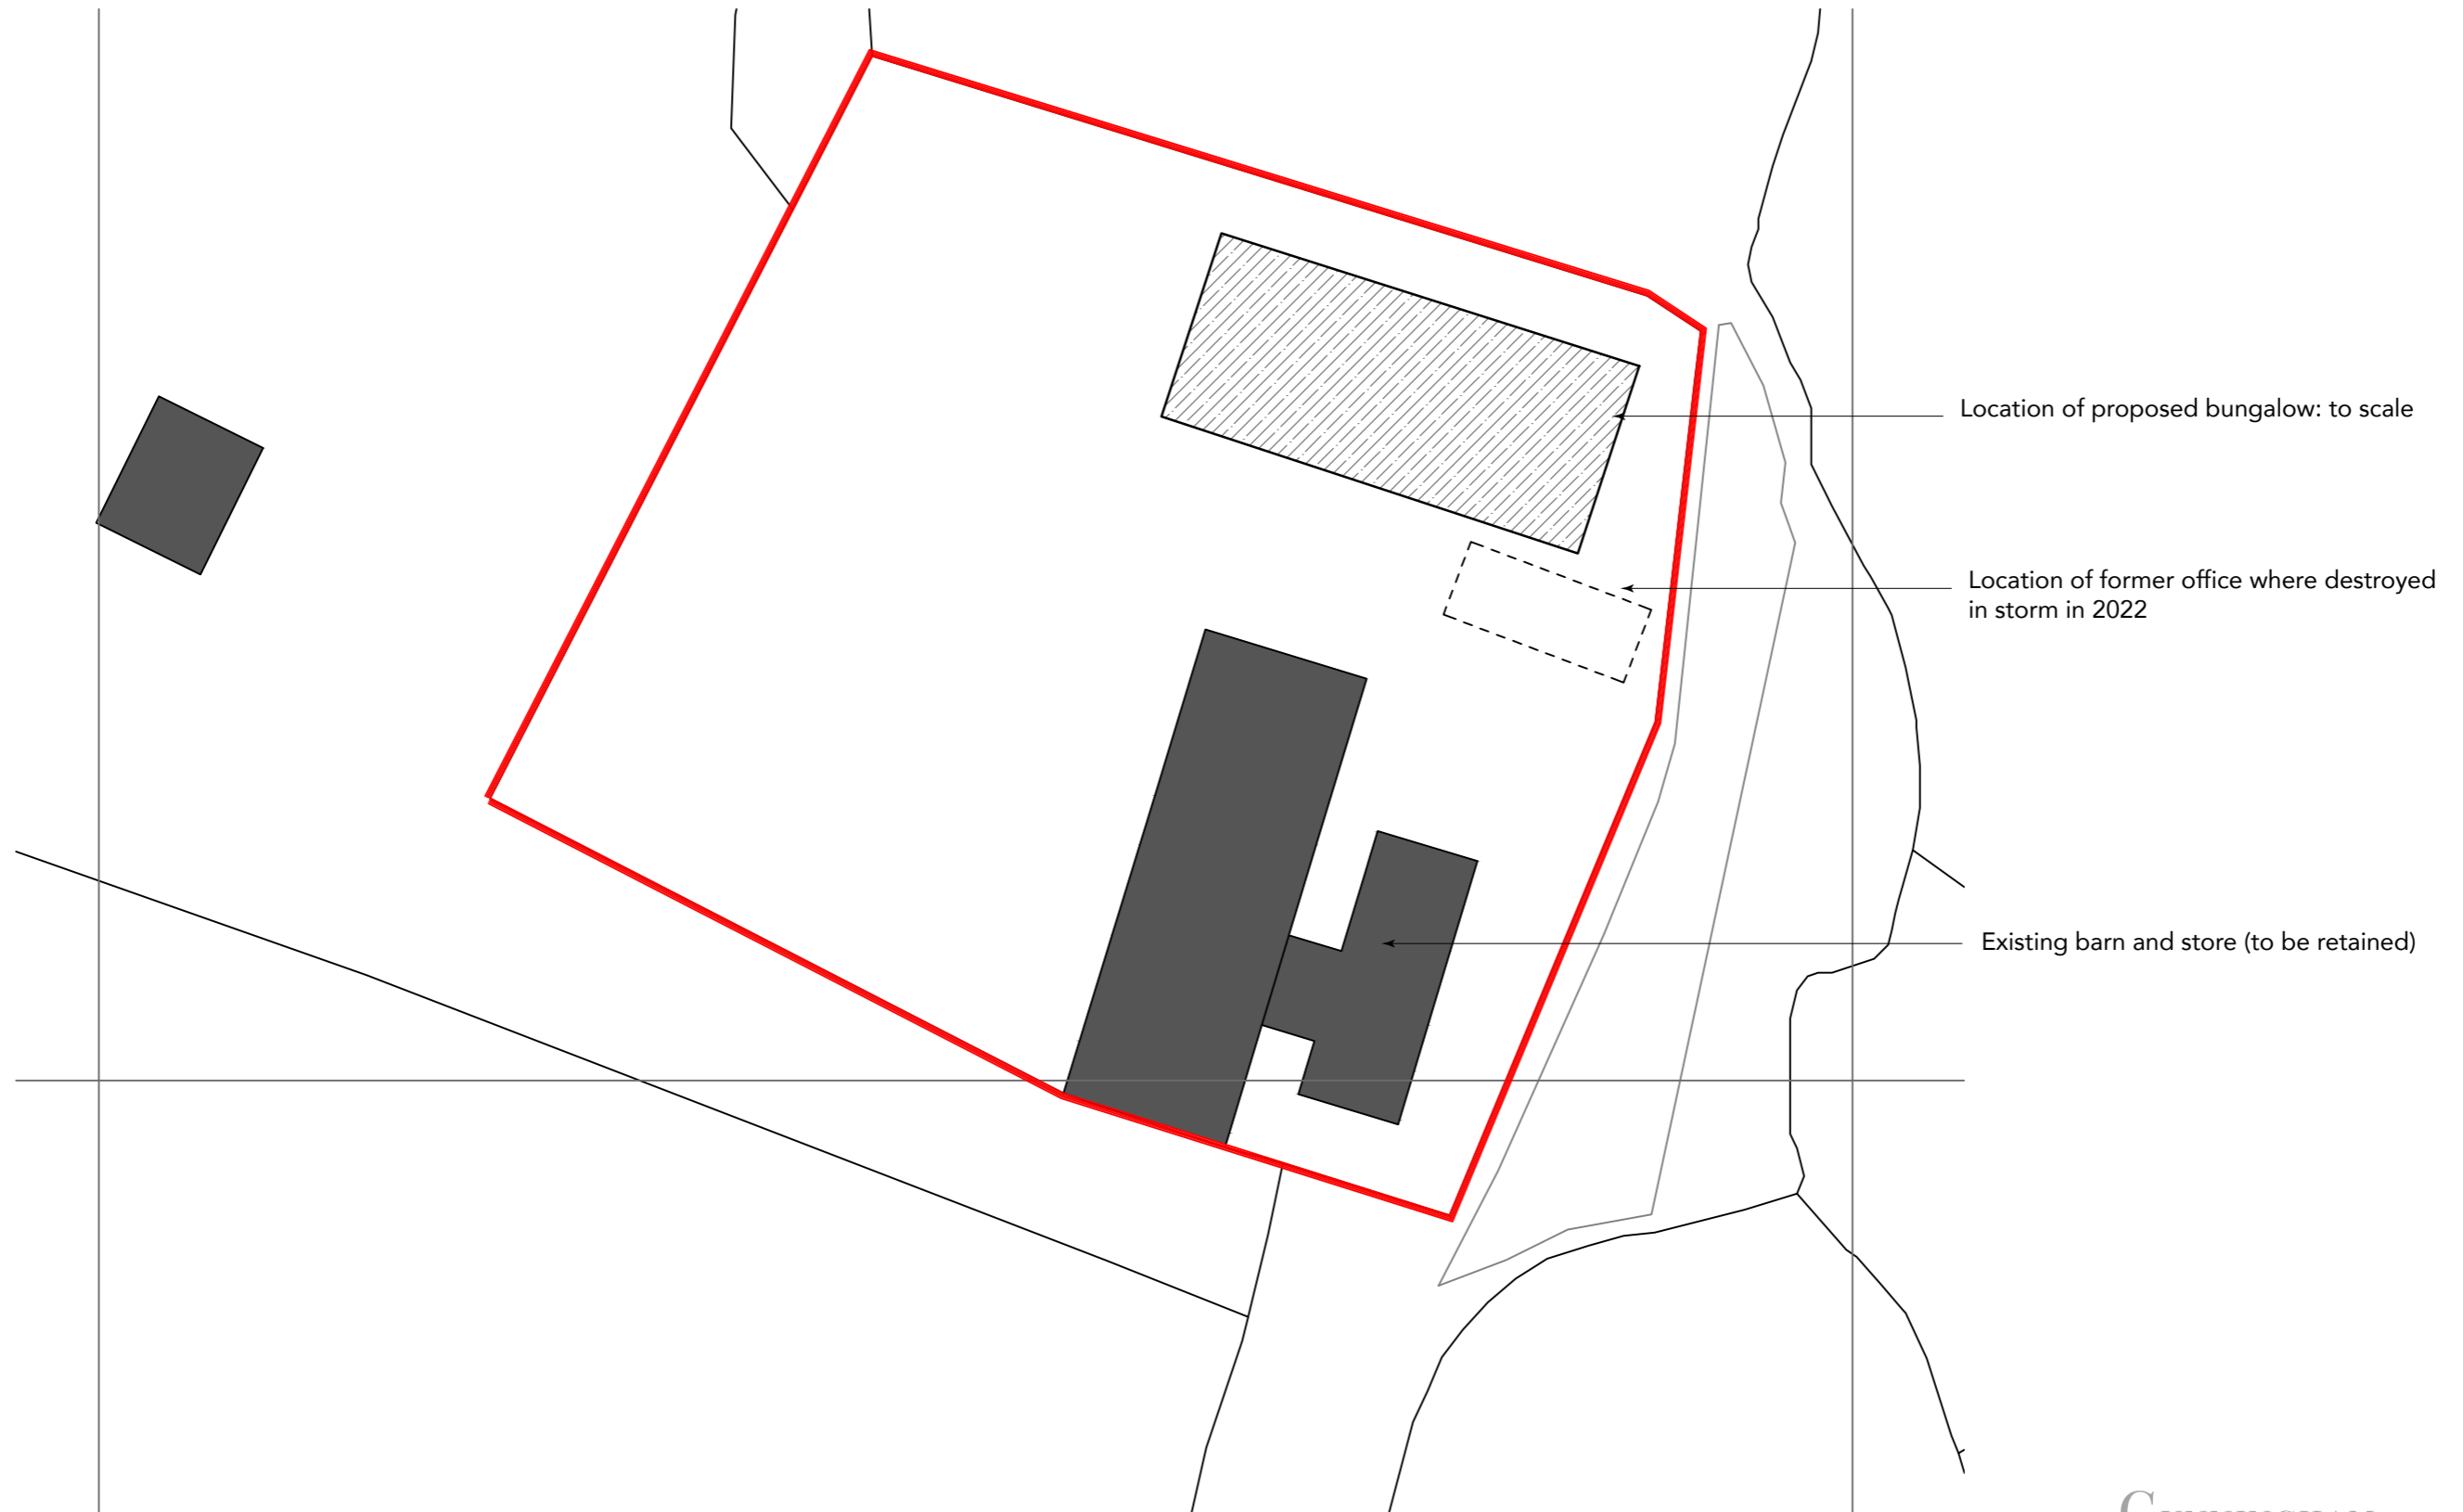

0 2 4 6 8 10m
SCALE - 1:200@A3

EXISTING SITE PLAN 1:200 AT A3

CUNNINGHAM
Architecture

Job no. 028- Parkanoweth Farm
024-PA-03-PROPOSED-SITE-PLAN

CUNNINGHAMARCHITECTURE@OUTLOOK.COM - 07866718465