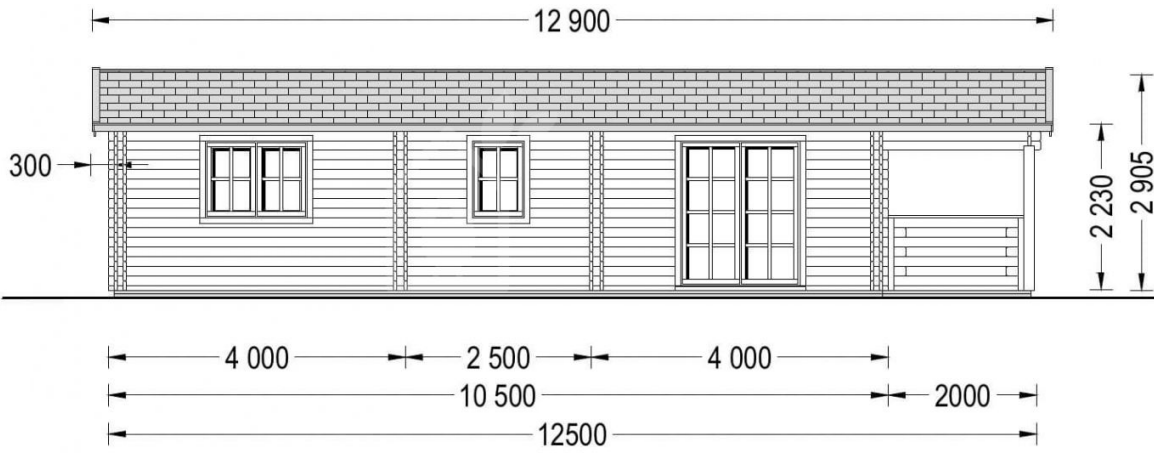

**Residential Log Cabin DONNA
(Insulated PLUS, 44 + 44 mm), 63 m²
With 11.5 m² Terrace**

Product #AV312-3

- Premium windows & doors
- Tongue & Groove floorboards included
- Hardware kit included
- Window and door seals included
- Storm braces included
- Pure glass - no cheap plastic
- Reliable floor bearers
- Polite & Convenient delivery
- Made while protecting the forests
- Better resistance to rot & mould
- Moisture resistant door and windows
- Reinforced roof construction
- Secure locks & hinges
- Direct from the factory

£47,331.00

£58,397.00 / You save
£11,066.00

The price includes:

double glazing, flooring, delivery,
offloading, hardware kit & VAT.

Visit our website to make sure
this is the current price:

<https://www.quick-garden.co.uk/AV312-3>

**Finance available. Contact
us!**

Specifications & detailed sketches

Product specifications

Wall	44 mm + 120 mm polyurethane insulation + 44 mm
Material	Slow grown spruce
Doors	85 cm x 192 cm (4 units; internal) and 161 cm x 192 cm (2 units; external)
Roof Area	85m ²
Floor area	66 m ²
Windows	138 cm x 105 cm (5 units), 70 cm x 105 cm (1 units) and 85 cm x 192 cm (2 units)
Eaves height	223 cm
Ridge Height	290 cm
Roof	20 mm Tongue and Groove roof boards + 9 mm roof construction + 175 mm insulation
Roof Overhang (Front, Side, Back)	30cm (11")
Floor	20 mm Tongue and Groove floor boards + 9 mm floor construction + 200 mm insulation
Anti Rot Warranty	10 Year
Total Number of Rooms	4
Roof Covering Material	Optional
External dimensions (WxD), Metric	1250 x 595 cm
Wood Treatment	Optional