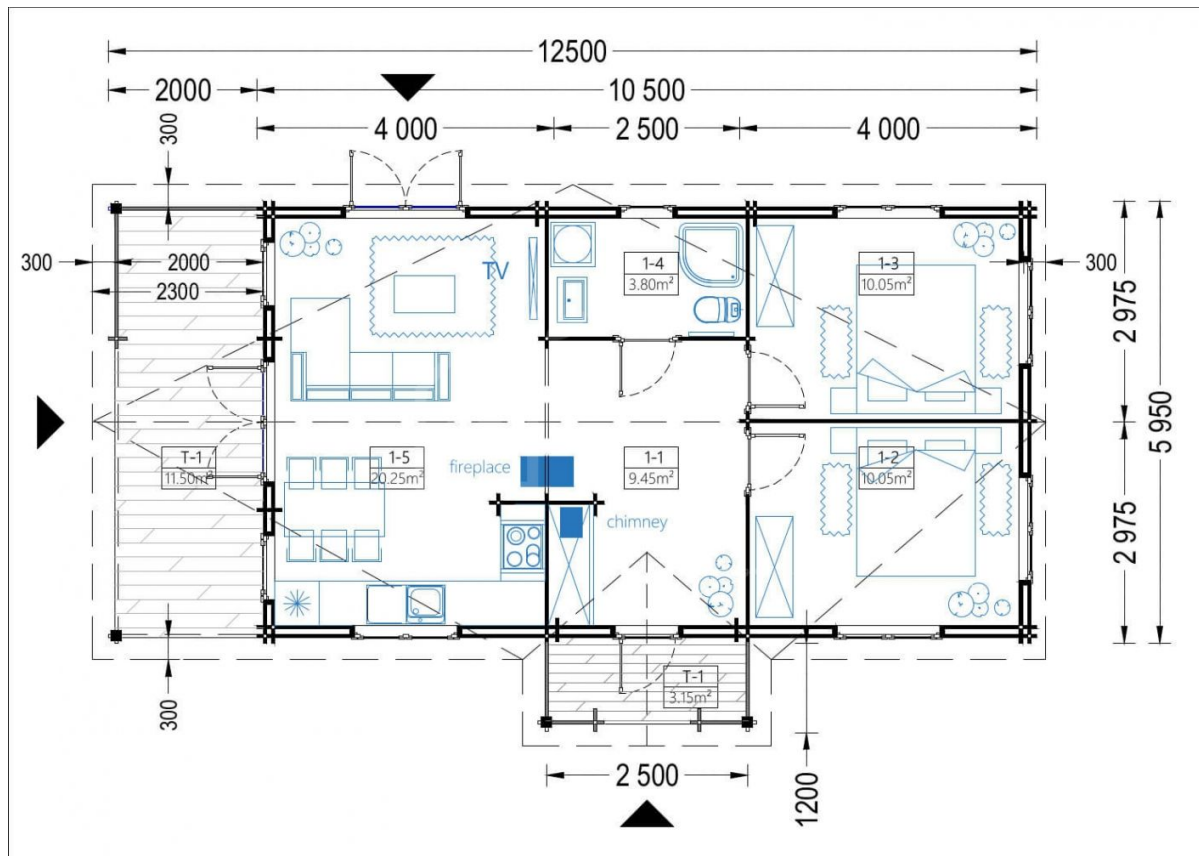

**Residential Log Cabin DONNA
(Insulated PLUS, 44 + 44 mm), 63 m²
With 11.5 m² Terrace**

Product #AV312-3

- Premium windows & doors
- Tongue & Groove floorboards included
- Hardware kit included
- Window and door seals included
- Storm braces included
- Pure glass - no cheap plastic
- Reliable floor bearers
- Polite & Convenient delivery
- Made while protecting the forests
- Better resistance to rot & mould
- Moisture resistant door and windows
- Reinforced roof construction
- Secure locks & hinges
- Direct from the factory

**Finance available. Contact
us!**

Specifications & detailed sketches

Product specifications

Wall	44 mm + 120 mm polyurethane insulation + 44 mm
Material	Slow grown spruce
Doors	85 cm x 192 cm (4 units; internal) and 161 cm x 192 cm (2 units; external)
Roof Area	85m ²
Floor area	66 m ²
Windows	138 cm x 105 cm (5 units), 70 cm x 105 cm (1 units) and 85 cm x 192 cm (2 units)
Eaves height	223 cm
Ridge Height	290 cm
Roof	20 mm Tongue and Groove roof boards + 9 mm roof construction + 175 mm insulation
Roof Overhang (Front, Side, Back)	30cm (11")
Floor	20 mm Tongue and Groove floor boards + 9 mm floor construction + 200 mm insulation
Anti Rot Warranty	10 Year
Total Number of Rooms	4
Roof Covering Material	Optional
External dimensions (WxD), Metric	1250 x 595 cm
Wood Treatment	Optional