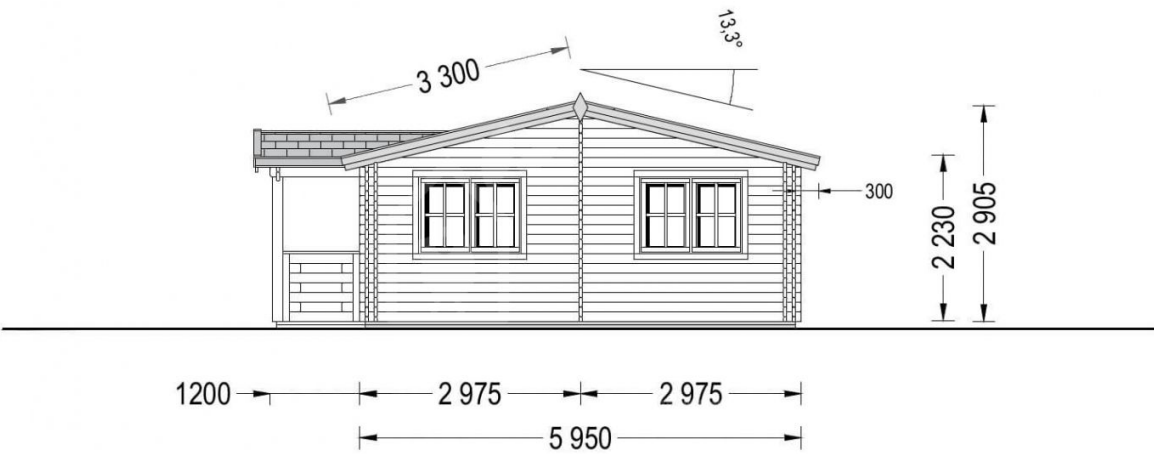

**Residential Log Cabin DONNA
(Insulated PLUS, 44 + 44 mm), 63 m²
With 11.5 m² Terrace**

Product #AV312-3

- Premium windows & doors
- Tongue & Groove floorboards included
- Hardware kit included
- Window and door seals included
- Storm braces included
- Pure glass - no cheap plastic
- Reliable floor bearers
- Polite & Convenient delivery
- Made while protecting the forests
- Better resistance to rot & mould
- Moisture resistant door and windows
- Reinforced roof construction
- Secure locks & hinges
- Direct from the factory

£47,331.00

£58,397.00 / You save
£11,066.00

The price includes:

double glazing, flooring, delivery,
offloading, hardware kit & VAT.

Visit our website to make sure
this is the current price:

<https://www.quick-garden.co.uk/AV312-3>

**Finance available. Contact
us!**

Specifications & detailed sketches

Product specifications

Wall	44 mm + 120 mm polyurethane insulation + 44 mm
Material	Slow grown spruce
Doors	85 cm x 192 cm (4 units; internal) and 161 cm x 192 cm (2 units; external)
Roof Area	85m ²
Floor area	66 m ²
Windows	138 cm x 105 cm (5 units), 70 cm x 105 cm (1 units) and 85 cm x 192 cm (2 units)
Eaves height	223 cm
Ridge Height	290 cm
Roof	20 mm Tongue and Groove roof boards + 9 mm roof construction + 175 mm insulation
Roof Overhang (Front, Side, Back)	30cm (11")
Floor	20 mm Tongue and Groove floor boards + 9 mm floor construction + 200 mm insulation
Anti Rot Warranty	10 Year
Total Number of Rooms	4
Roof Covering Material	Optional
External dimensions (WxD), Metric	1250 x 595 cm
Wood Treatment	Optional