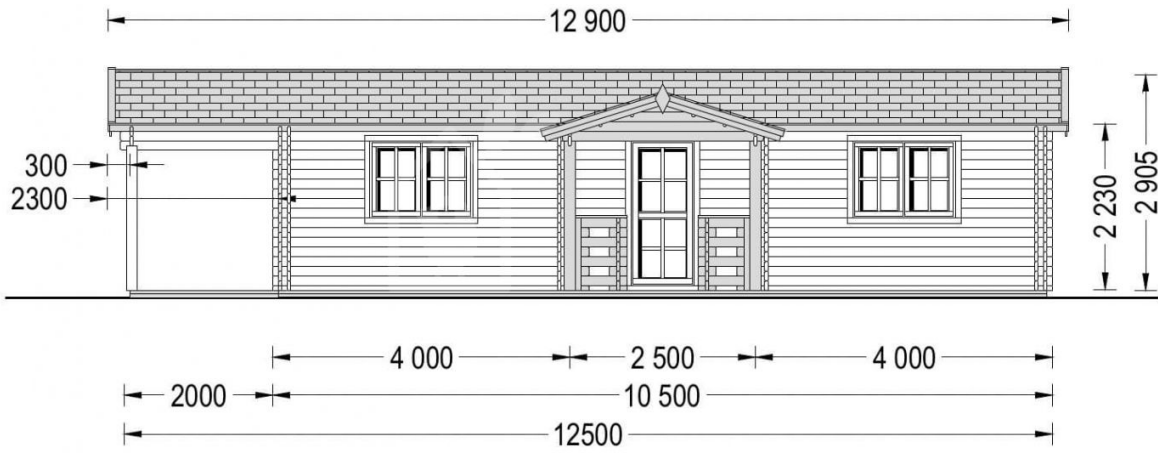

**Residential Log Cabin DONNA
(Insulated PLUS, 44 + 44 mm), 63 m²
With 11.5 m² Terrace**

Product #AV312-3

- Premium windows & doors
- Tongue & Groove floorboards included
- Hardware kit included
- Window and door seals included
- Storm braces included
- Pure glass - no cheap plastic
- Reliable floor bearers
- Polite & Convenient delivery
- Made while protecting the forests
- Better resistance to rot & mould
- Moisture resistant door and windows
- Reinforced roof construction
- Secure locks & hinges
- Direct from the factory

£47,331.00

£58,397.00 / You save
£11,066.00

The price includes:

double glazing, flooring, delivery,
offloading, hardware kit & VAT.

Visit our website to make sure
this is the current price:

<https://www.quick-garden.co.uk/AV312-3>

**Finance available. Contact
us!**

Specifications & detailed sketches

Product specifications

Wall	44 mm + 120 mm polyurethane insulation + 44 mm
Material	Slow grown spruce
Doors	85 cm x 192 cm (4 units; internal) and 161 cm x 192 cm (2 units; external)
Roof Area	85m ²
Floor area	66 m ²
Windows	138 cm x 105 cm (5 units), 70 cm x 105 cm (1 units) and 85 cm x 192 cm (2 units)
Eaves height	223 cm
Ridge Height	290 cm
Roof	20 mm Tongue and Groove roof boards + 9 mm roof construction + 175 mm insulation
Roof Overhang (Front, Side, Back)	30cm (11")
Floor	20 mm Tongue and Groove floor boards + 9 mm floor construction + 200 mm insulation
Anti Rot Warranty	10 Year
Total Number of Rooms	4
Roof Covering Material	Optional
External dimensions (WxD), Metric	1250 x 595 cm
Wood Treatment	Optional