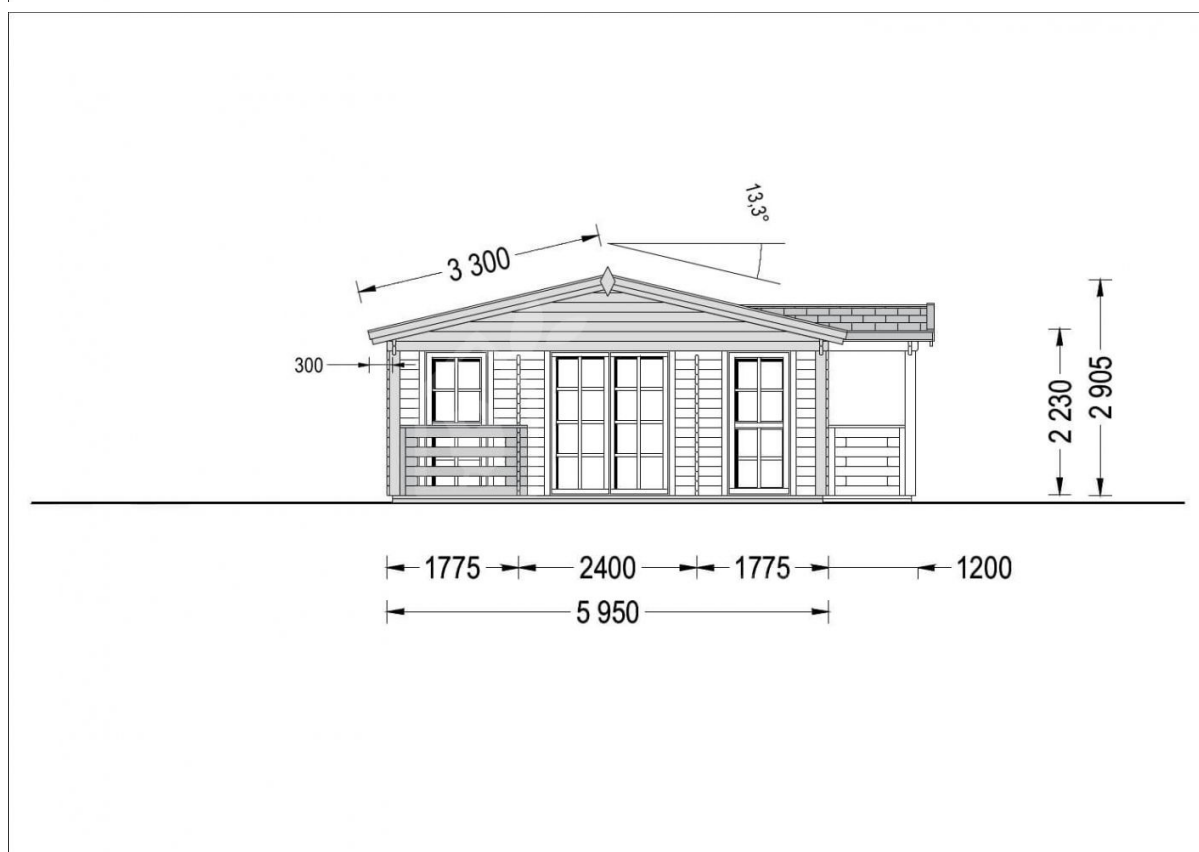

**Residential Log Cabin DONNA
(Insulated PLUS, 44 + 44 mm), 63 m²
With 11.5 m² Terrace**

Product #AV312-3

- Premium windows & doors
- Tongue & Groove floorboards included
- Hardware kit included
- Window and door seals included
- Storm braces included
- Pure glass - no cheap plastic
- Reliable floor bearers
- Polite & Convenient delivery
- Made while protecting the forests
- Better resistance to rot & mould
- Moisture resistant door and windows
- Reinforced roof construction
- Secure locks & hinges
- Direct from the factory

£47,331.00

£58,397.00 / You save
£11,066.00

The price includes:

double glazing, flooring, delivery,
offloading, hardware kit & VAT.

Visit our website to make sure
this is the current price:

<https://www.quick-garden.co.uk/AV312-3>

**Finance available. Contact
us!**

Specifications & detailed sketches

Product specifications

Wall	44 mm + 120 mm polyurethane insulation + 44 mm
Material	Slow grown spruce
Doors	85 cm x 192 cm (4 units; internal) and 161 cm x 192 cm (2 units; external)
Roof Area	85m ²
Floor area	66 m ²
Windows	138 cm x 105 cm (5 units), 70 cm x 105 cm (1 units) and 85 cm x 192 cm (2 units)
Eaves height	223 cm
Ridge Height	290 cm
Roof	20 mm Tongue and Groove roof boards + 9 mm roof construction + 175 mm insulation
Roof Overhang (Front, Side, Back)	30cm (11")
Floor	20 mm Tongue and Groove floor boards + 9 mm floor construction + 200 mm insulation
Anti Rot Warranty	10 Year
Total Number of Rooms	4
Roof Covering Material	Optional
External dimensions (WxD), Metric	1250 x 595 cm
Wood Treatment	Optional