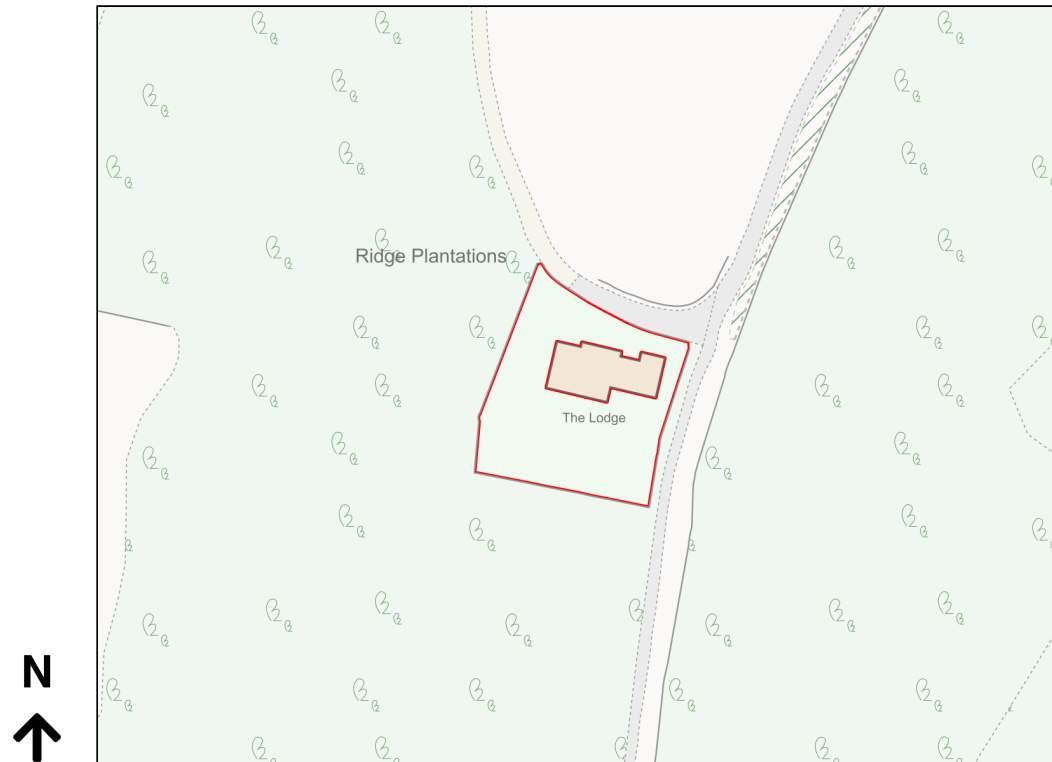

Location Plan

Site Address: **Brinksway Lodge, Brinksway, Linchmere, GU27 3PR**

Date Produced: **11-Dec-2023**

Scale: **1:1250 @A4**

Planning Portal Reference: **PP-12668158v1**