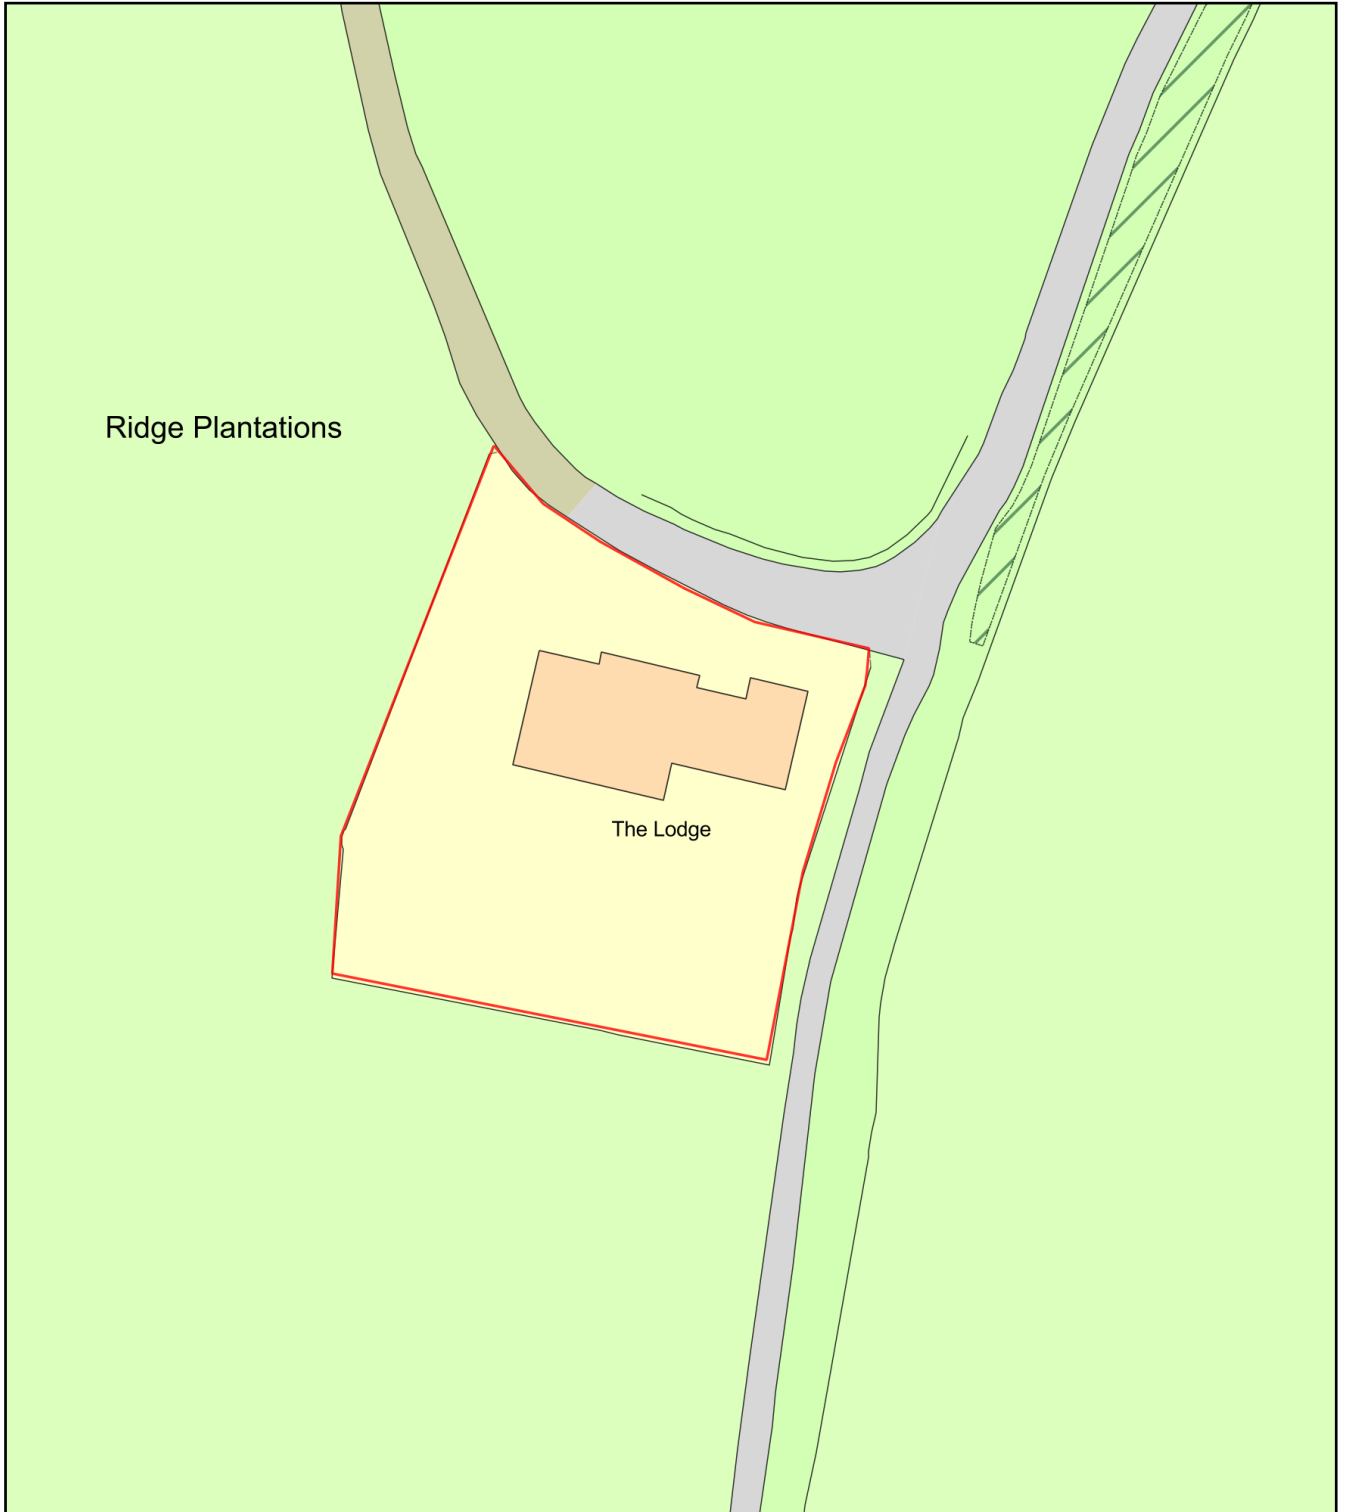

Brinksway Lodge

Plan Produced for: Alison Elliott

Date Produced: 14 Sep 2023

Plan Reference Number: TQRQM23257180700109

Scale: 1:500 @ A4