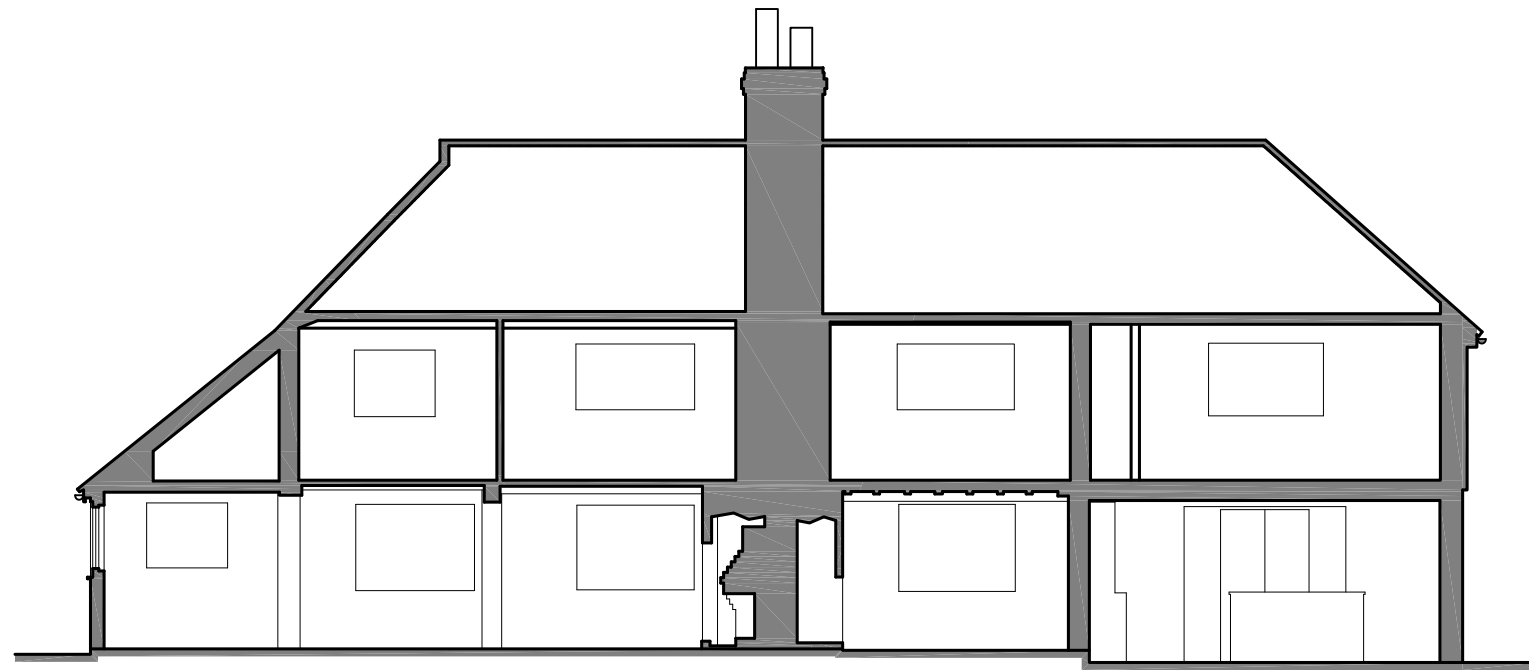

ROOF PLAN

SECTION A-A

SECTION B-B

**PHILIP JONES-LLOYD**  
ARCHITECTURAL DESIGN  
PHILIP@JONES-LLOYD.CO.UK 07771 933 314

PROJECT  
OLD BRICKYARD, LODSWORTH  
WEST SUSSEX GU28 9DR

DRAWING TITLE  
(2023) FIRST FLOOR DEVELOPMENT  
EXISTING PLANS ELEVS' (PART 3)

SCALE & SHEET SIZE  
1:100 @ A3

DATE  
24/09/2023

DRAWING NO.  
054 (00) 04

REV