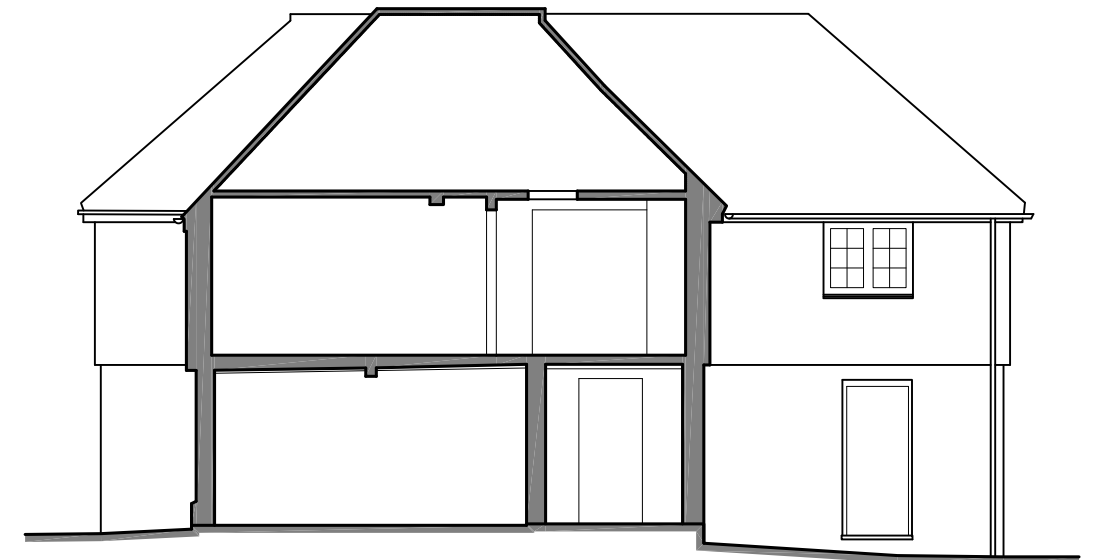

ROOF PLAN

SECTION A-A

SECTION B-B

**PHILIP JONES-LLOYD**  
ARCHITECTURAL DESIGN  
PHILIP@JONES-LLOYD.CO.UK 07771 933 314

PROJECT  
OLD BRICKYARD, LODSWORTH  
WEST SUSSEX GU28 9DR

DRAWING TITLE  
(2023) FIRST FLOOR DEVELOPMENT  
EXISTING PLANS ELEVS' (PART 3)

SCALE & SHEET SIZE  
1:100 @ A3

DATE  
24/09/2023

DRAWING NO.  
054 (00) 04

REV