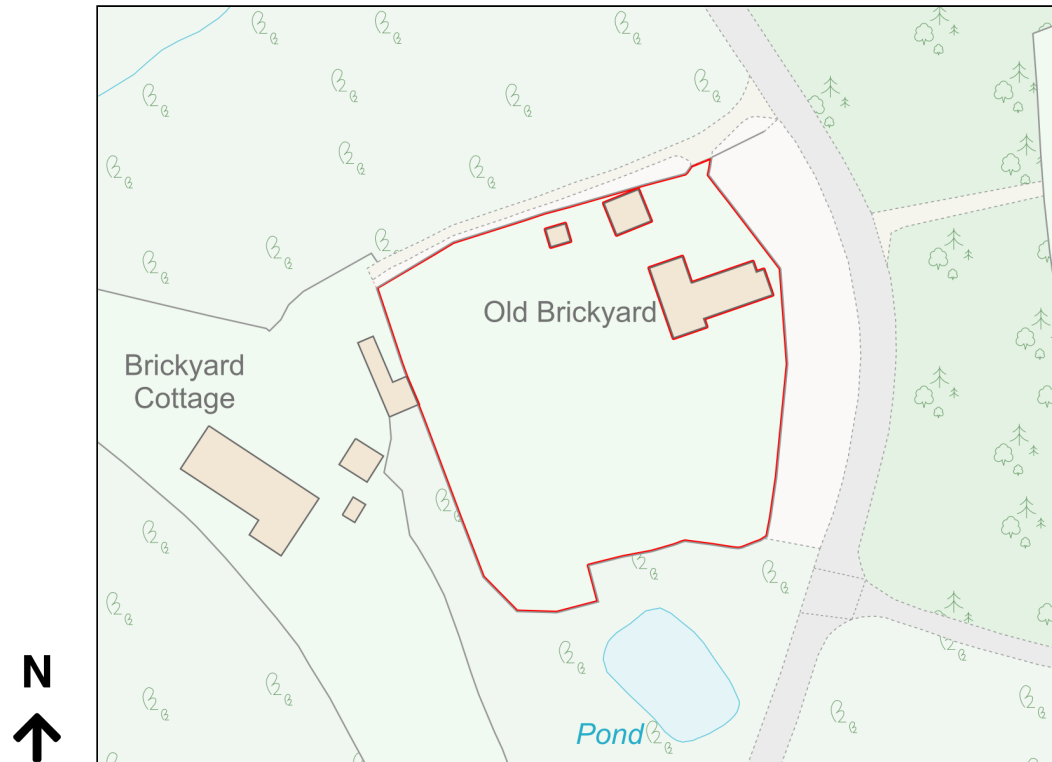

Location Plan

Site Address: Old Brickyard, Surrey Road, Lodsworth, GU28 9DR

Date Produced: 16-Dec-2023

Scale: 1:1250 @A4

Planning Portal Reference: PP-12498346v1