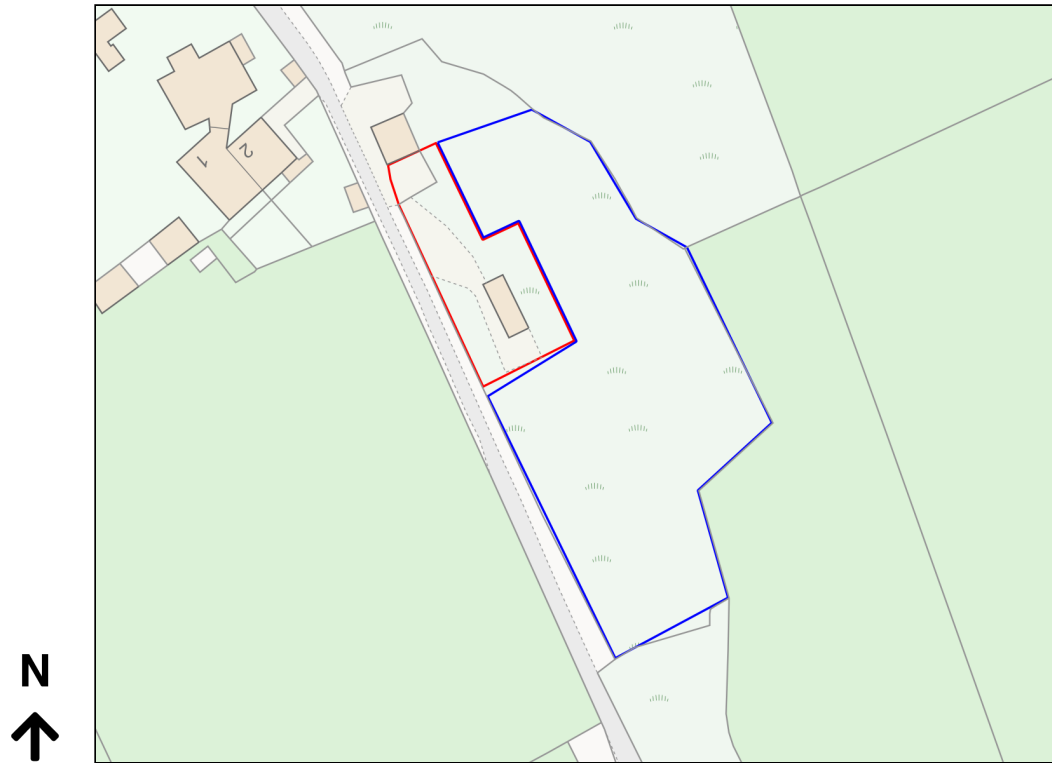

Location Plan

Site Address: The Croft, Moor Bottom, Heath Hill Road, Halifax, HX2 7SX

Date Produced: 04-Dec-2023

Scale: 1:1250 @A4

Planning Portal Reference: PP-12648286v1