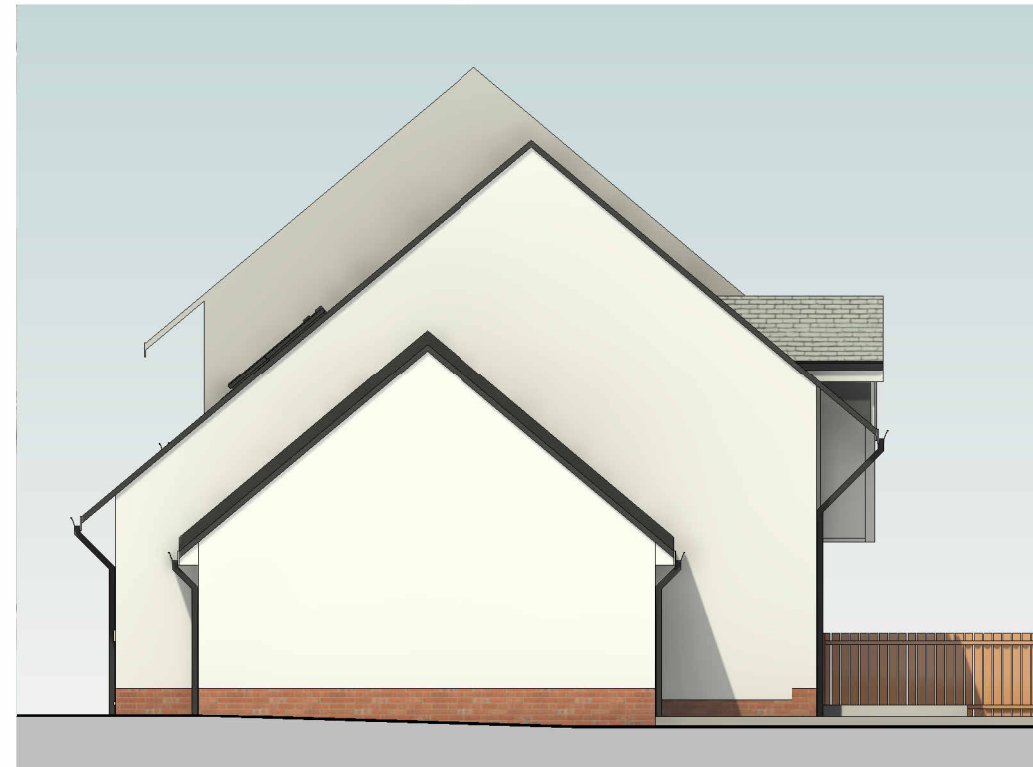

NORTH ELEVATION
1 : 100

EAST ELEVATION
1 : 100

SOUTH ELEVATION
1 : 100

WEST ELEVATION
1 : 100

No.	Description	Date
 North East Architectural Services Clervaux Exchange, Clervaux Terrace, Jarrow NE32 5UP 07455 980 354 admin@nearchitect.co.uk		
Project	EXTENSION & ALTERATION TO DWELLING	
Address	22 Haven Ct, Sunderland SR6 0RL	
Client	Miles Thursby	
Sheet	EXISTING ELEVATIONS	Project No. 2024-01-05
Date	2024-01-08	Scale (@ A3) 1 : 100
Drawing No.	A102	Rev