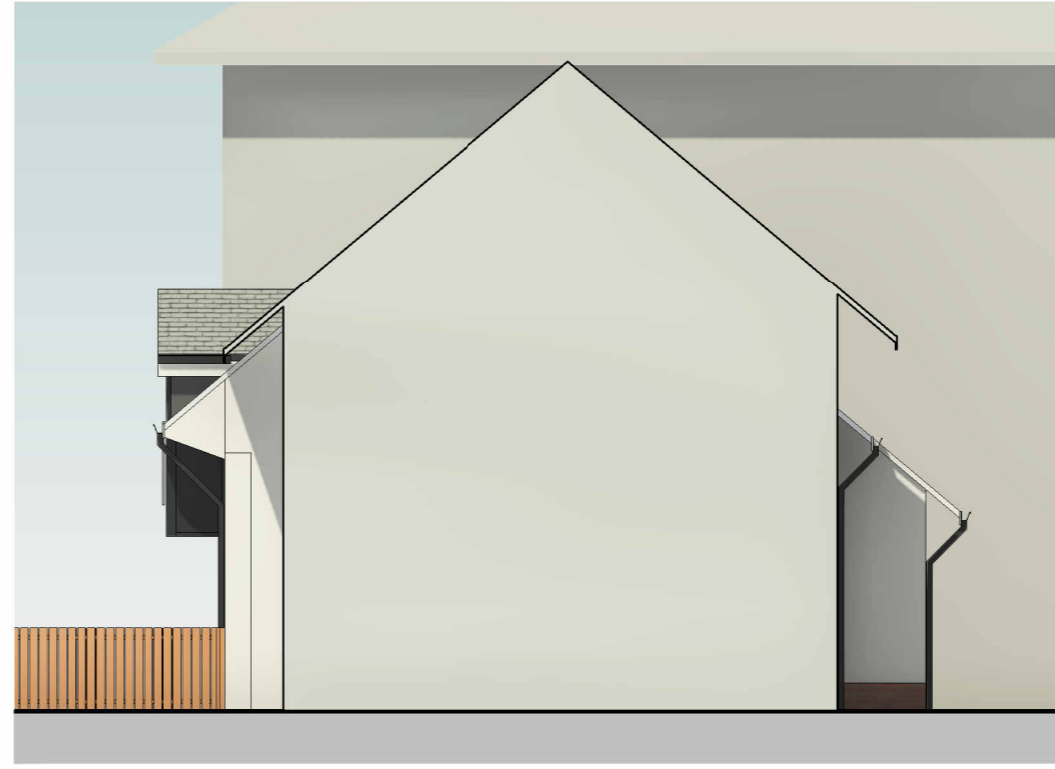

NORTH ELEVATION
1 : 100

EAST ELEVATION
1 : 100

SOUTH ELEVATION
1 : 100

WEST ELEVATION
1 : 100

No.	Description	Date
 North East Architectural Services Clervaux Exchange, Clervaux Terrace, Jarrow NE32 5UP 07455 980 354 admin@nearchitect.co.uk		
Project	EXTENSION & ALTERATION TO DWELLING	
Address	22 Haven Ct, Sunderland SR6 0RL	
Client	Miles Thursby	
Sheet	PROPOSED ELEVATIONS	Project No. 2024-01-05
Date	2024-01-08	Scale (@ A3) 1 : 100
Drawing No.	A202	Rev