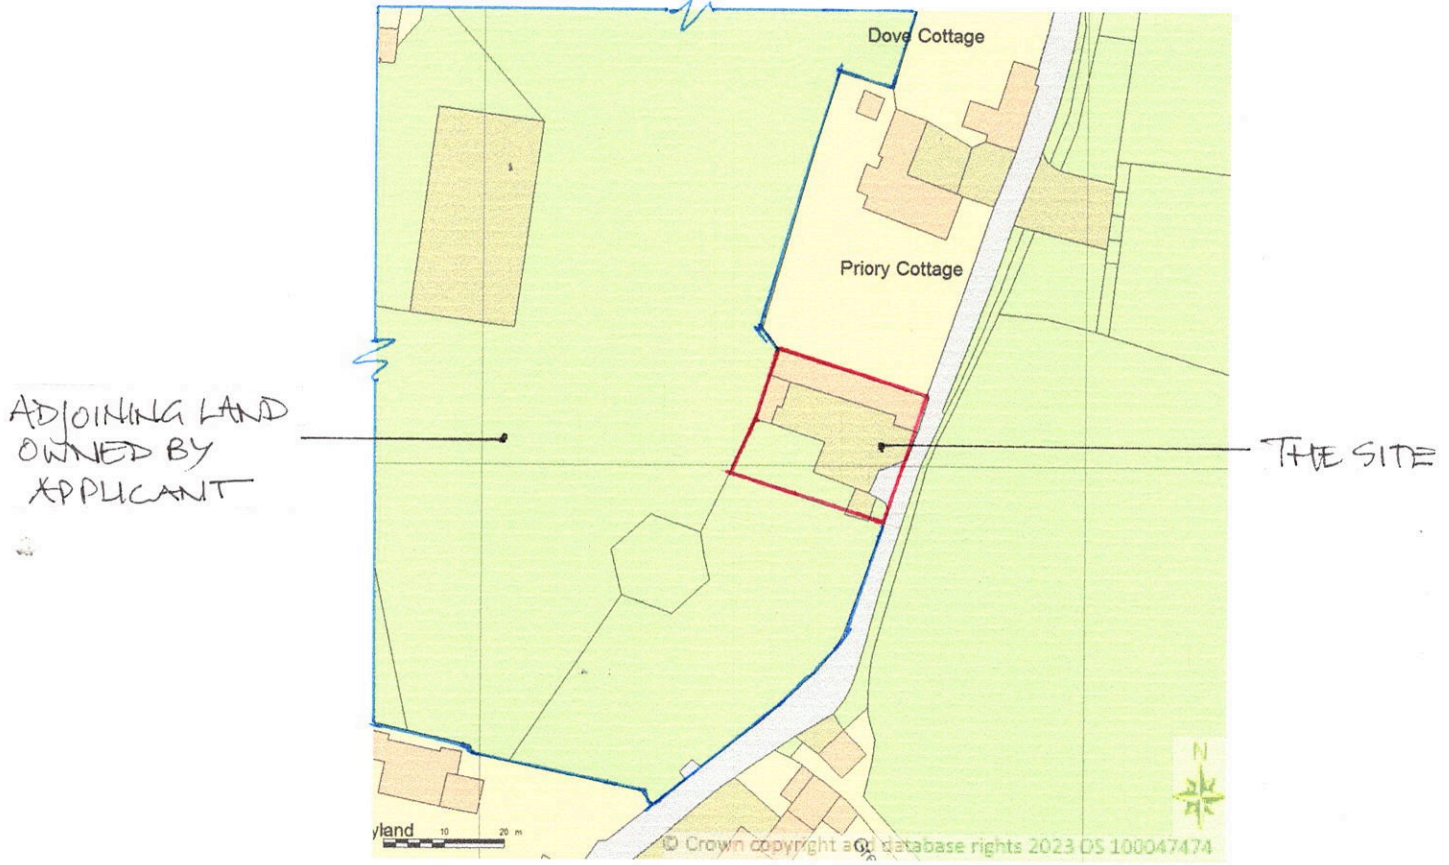

SITE LOCATION PLAN  
AREA 2 HA  
SCALE 1:1250 on A4  
CENTRE COORDINATES: 391153, 192005

Supplied by Streetwise Maps Ltd  
www.streetwise.net  
Licence No: 100047474  
07/12/2023 08:37

PRIORY STABLES LONG NEWNTON  
2312-PP.01 LOCATION PLAN 11.23  
FRAS ARCHTS Cheltenham GLSO 1HX

Scale 1:1250 on A4