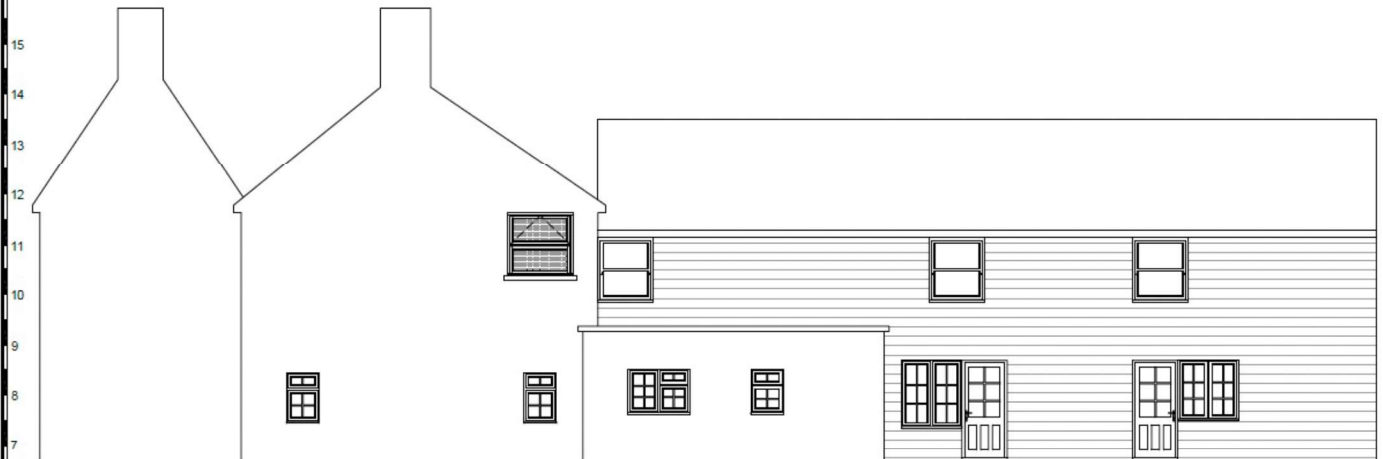

FRONT ELEVATION

REAR ELEVATION

LEFT ELEVATION

RIGHT ELEVATION

ELEVATIONS

date: 11/04/2022

PROPOSED:

AT:

(INSTALLATION ADDRESS)

THE QUEEN MATILDA TAVERN, STAR LANE
 AVENING, TETBURY
 GLOUCESTERSHIRE
 GL8 8NT

Scale - 1:100

(Produced on A3 Paper)

Drawers Initials:

SF

Scale Bar 1:100
 (metres)