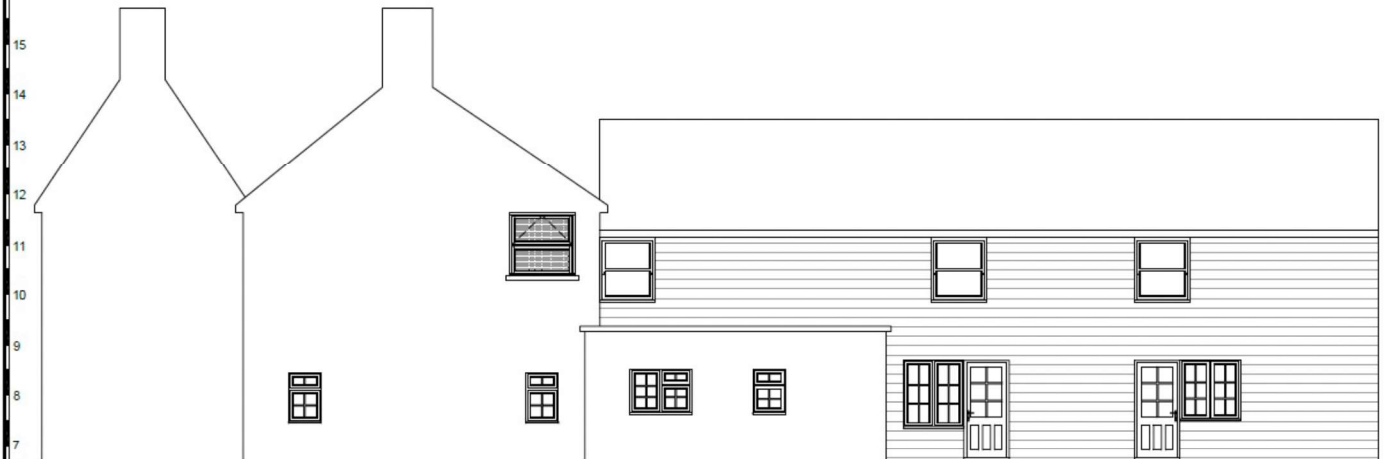

PROPOSED FRONT ELEVATION

PROPOSED REAR ELEVATION

PROPOSED LEFT ELEVATION

PROPOSED RIGHT ELEVATION

PROPOSED ELEVATIONS

date: 11/04/2022

PROPOSED:
AT:
(INSTALLATION ADDRESS)

THE QUEEN MATILDA TAVERN, STAR LANE
AVENING, TETBURY
GLOUCESTERSHIRE
GL8 8NT

Scale Bar 1:100
(metres)

Scale - 1:100
(Produced on A3 Paper)

Drawers Initials:

SF