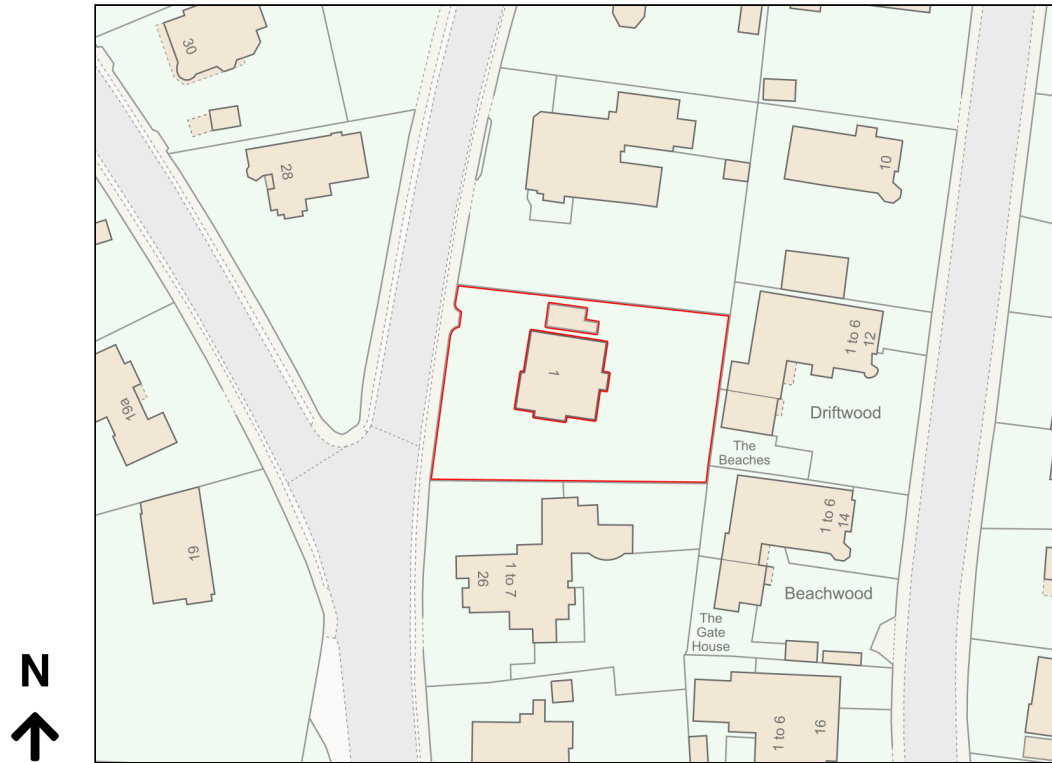

Location Plan

Site Address: 1, Westminster Road East, Poole, BH13 6JF

Date Produced: 13-Jan-2024

Scale: 1:1250 @A4

Planning Portal Reference: PP-12729833v1