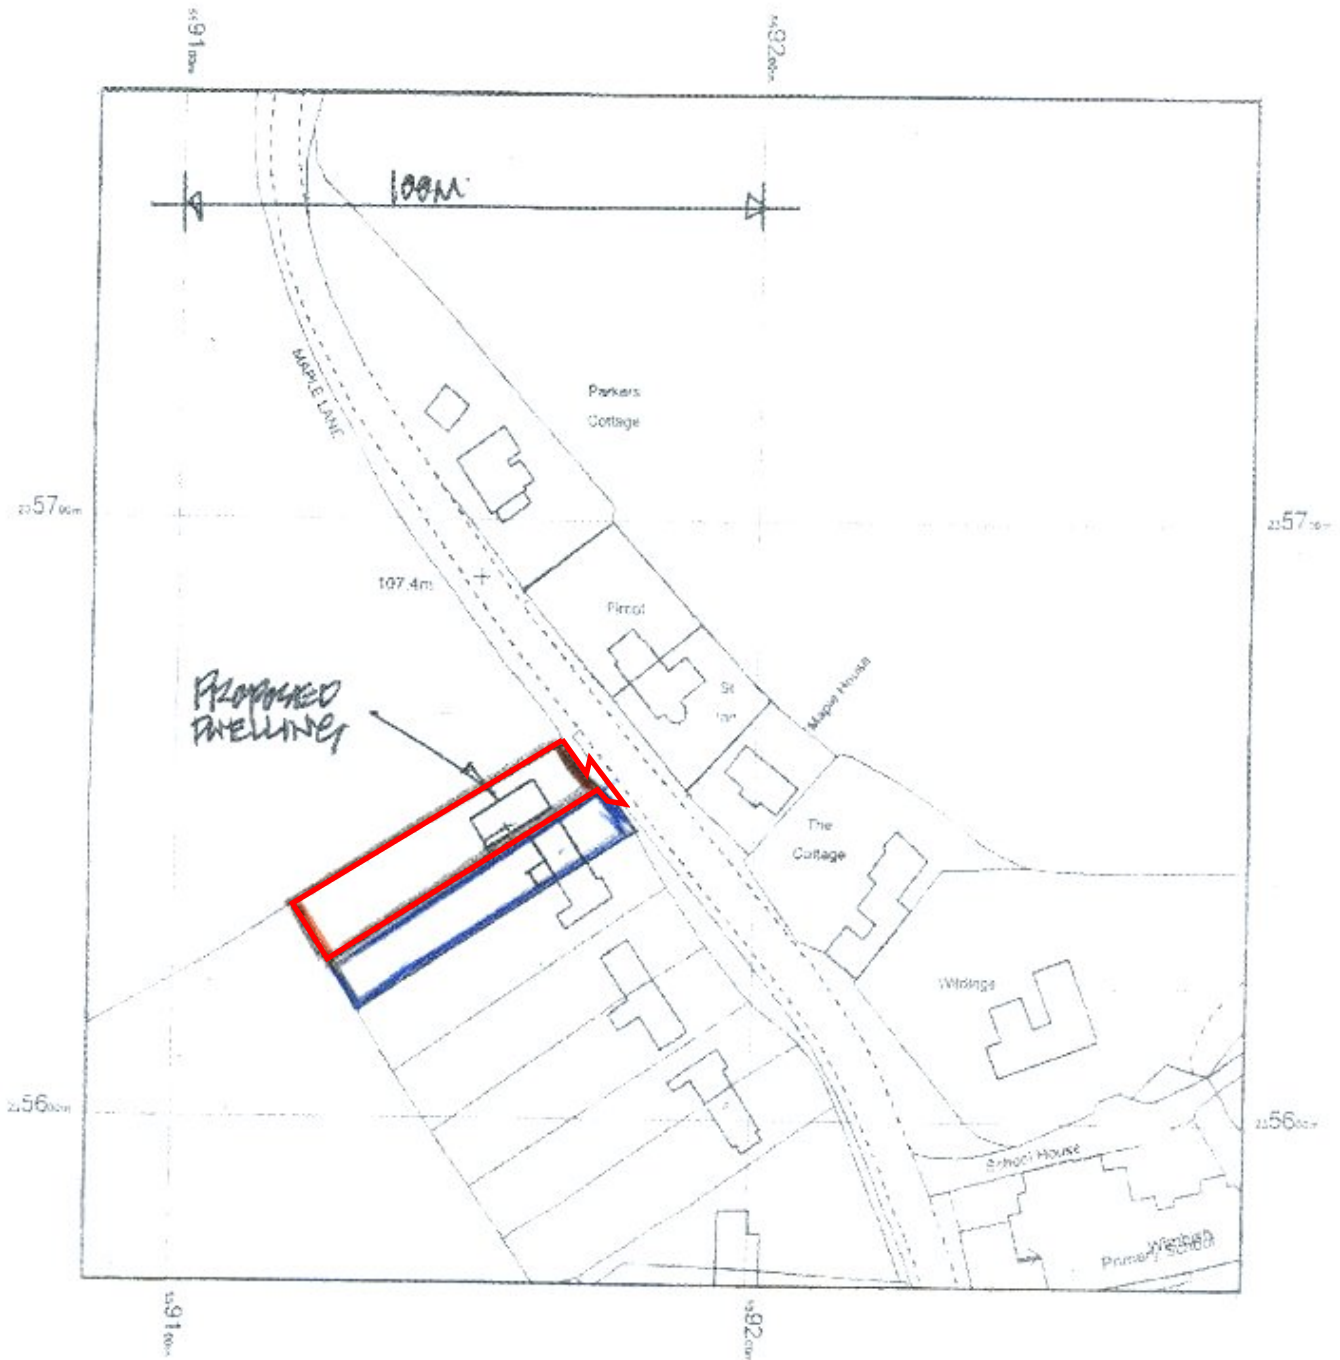

1. TYE GREEN, WIMBISH.

AUG 2016

LOCATION PLAN 1:1250

TA 0116.03