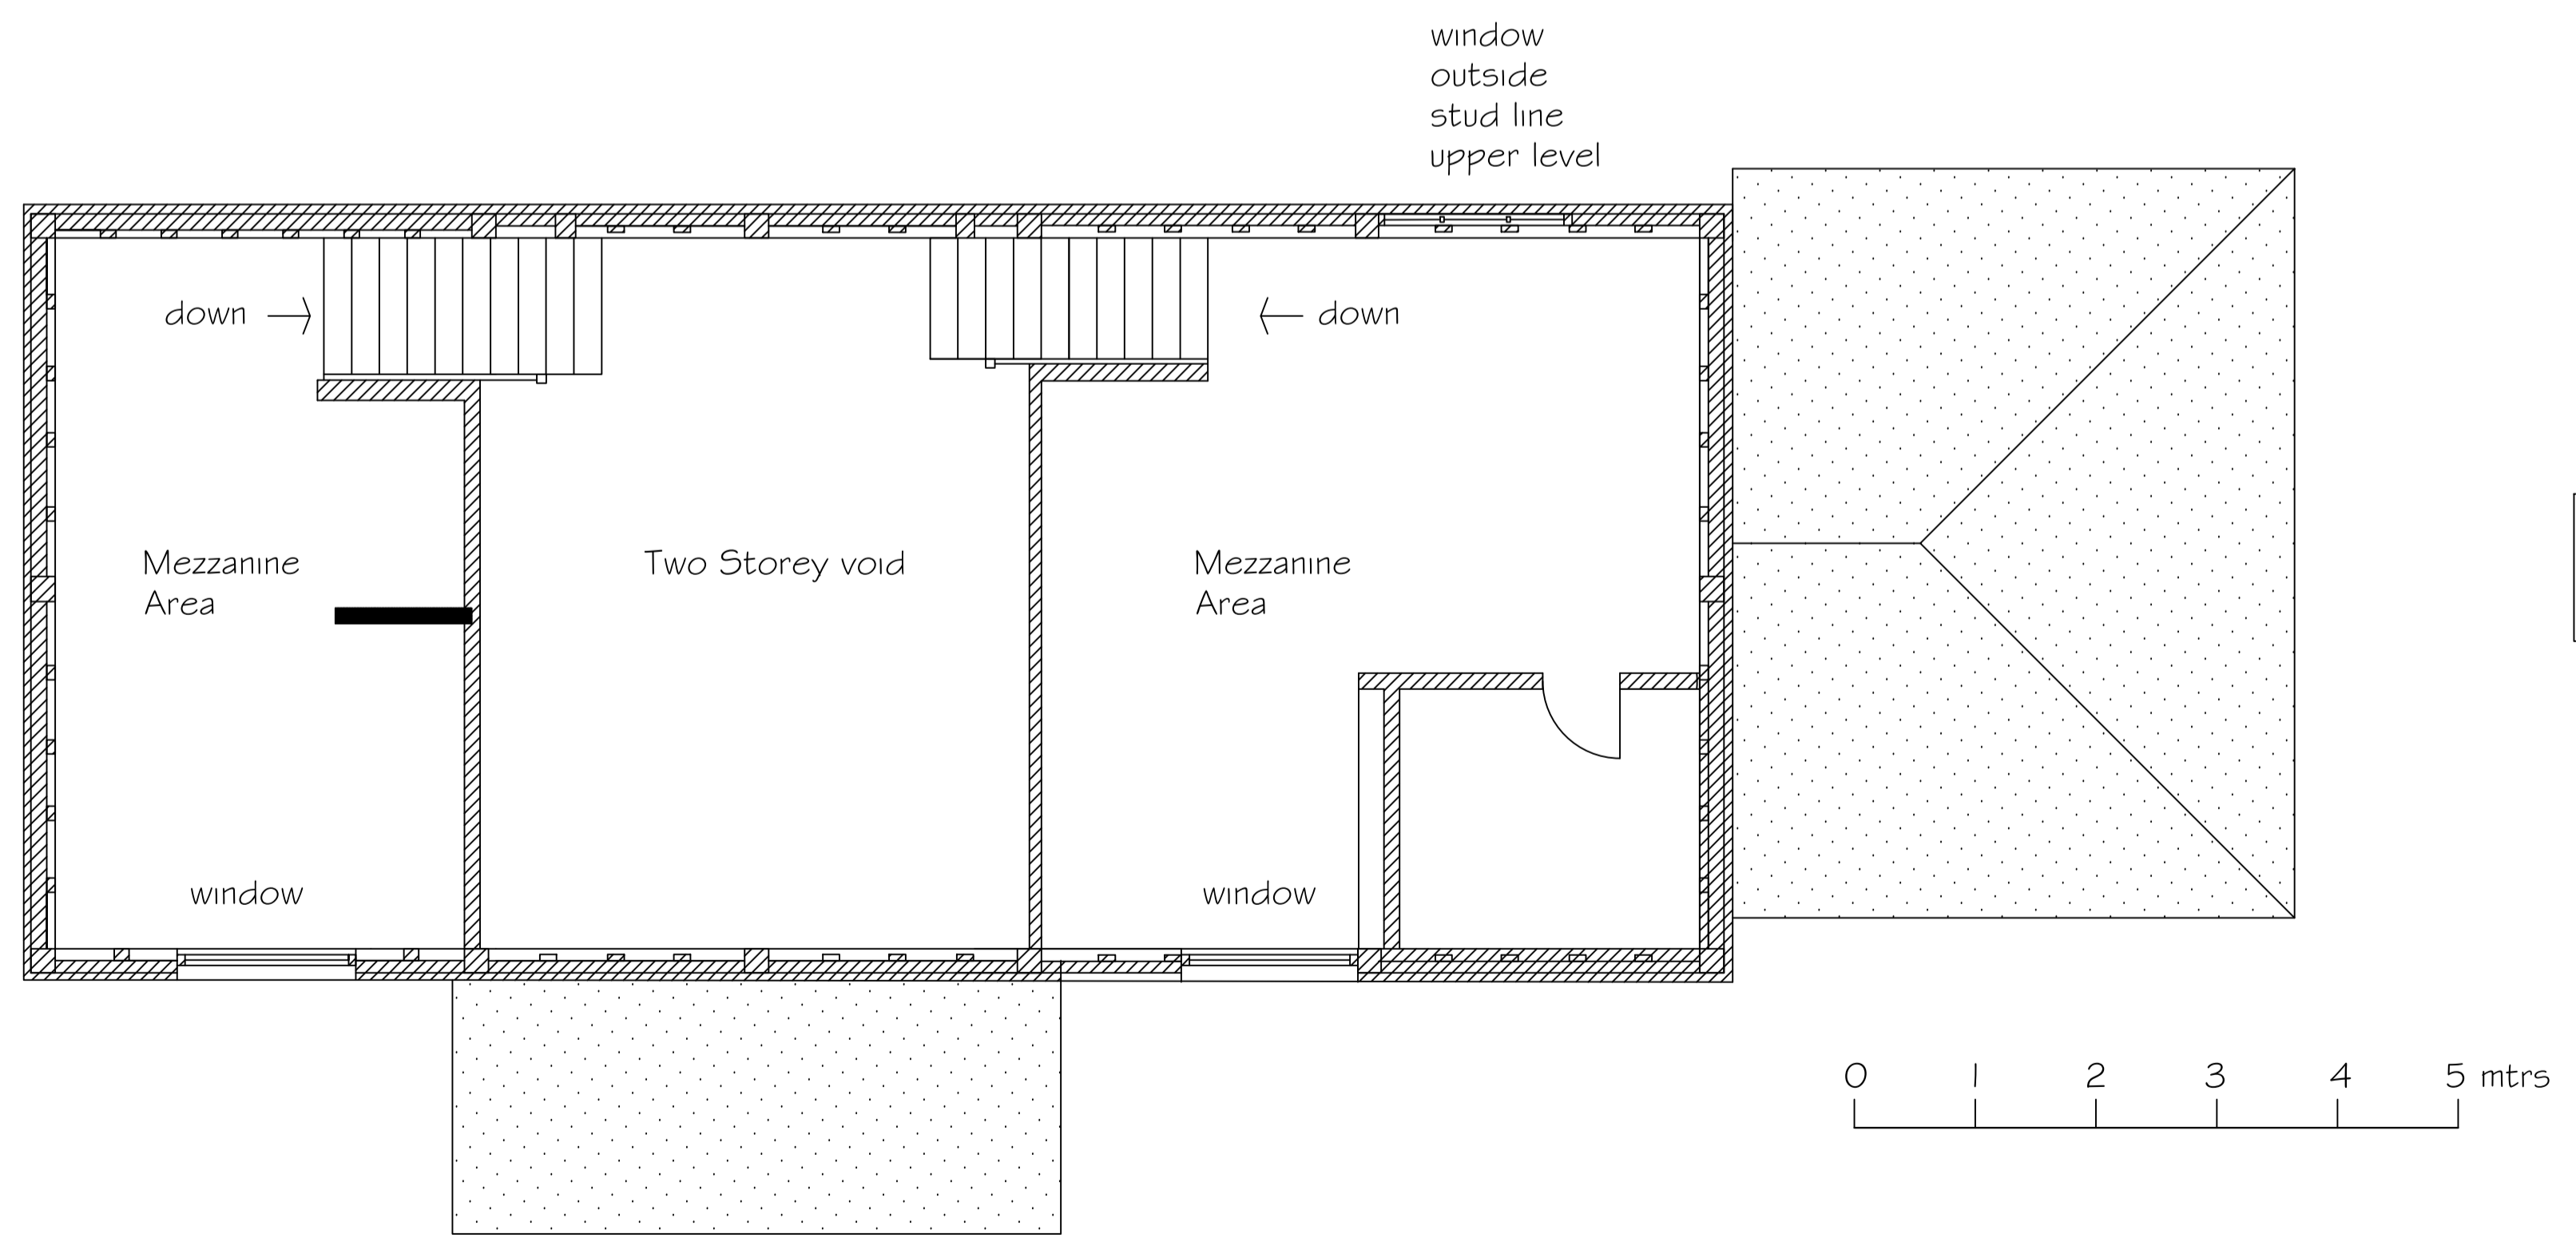

Ground Floor Plan

First Floor Plan

| scale | date | drawn | drawing no. | revision | client |
|----------------|--------|-------|-------------|----------|--|
| 1:50 | Nov 23 | R.K. | 2340.1 | . | Georgina Wood |
| drawing | | | | | site |
| Existing Plans | | | | | Barn at Hill Farm Duck End. Stebbing Essex CM6 3BS |