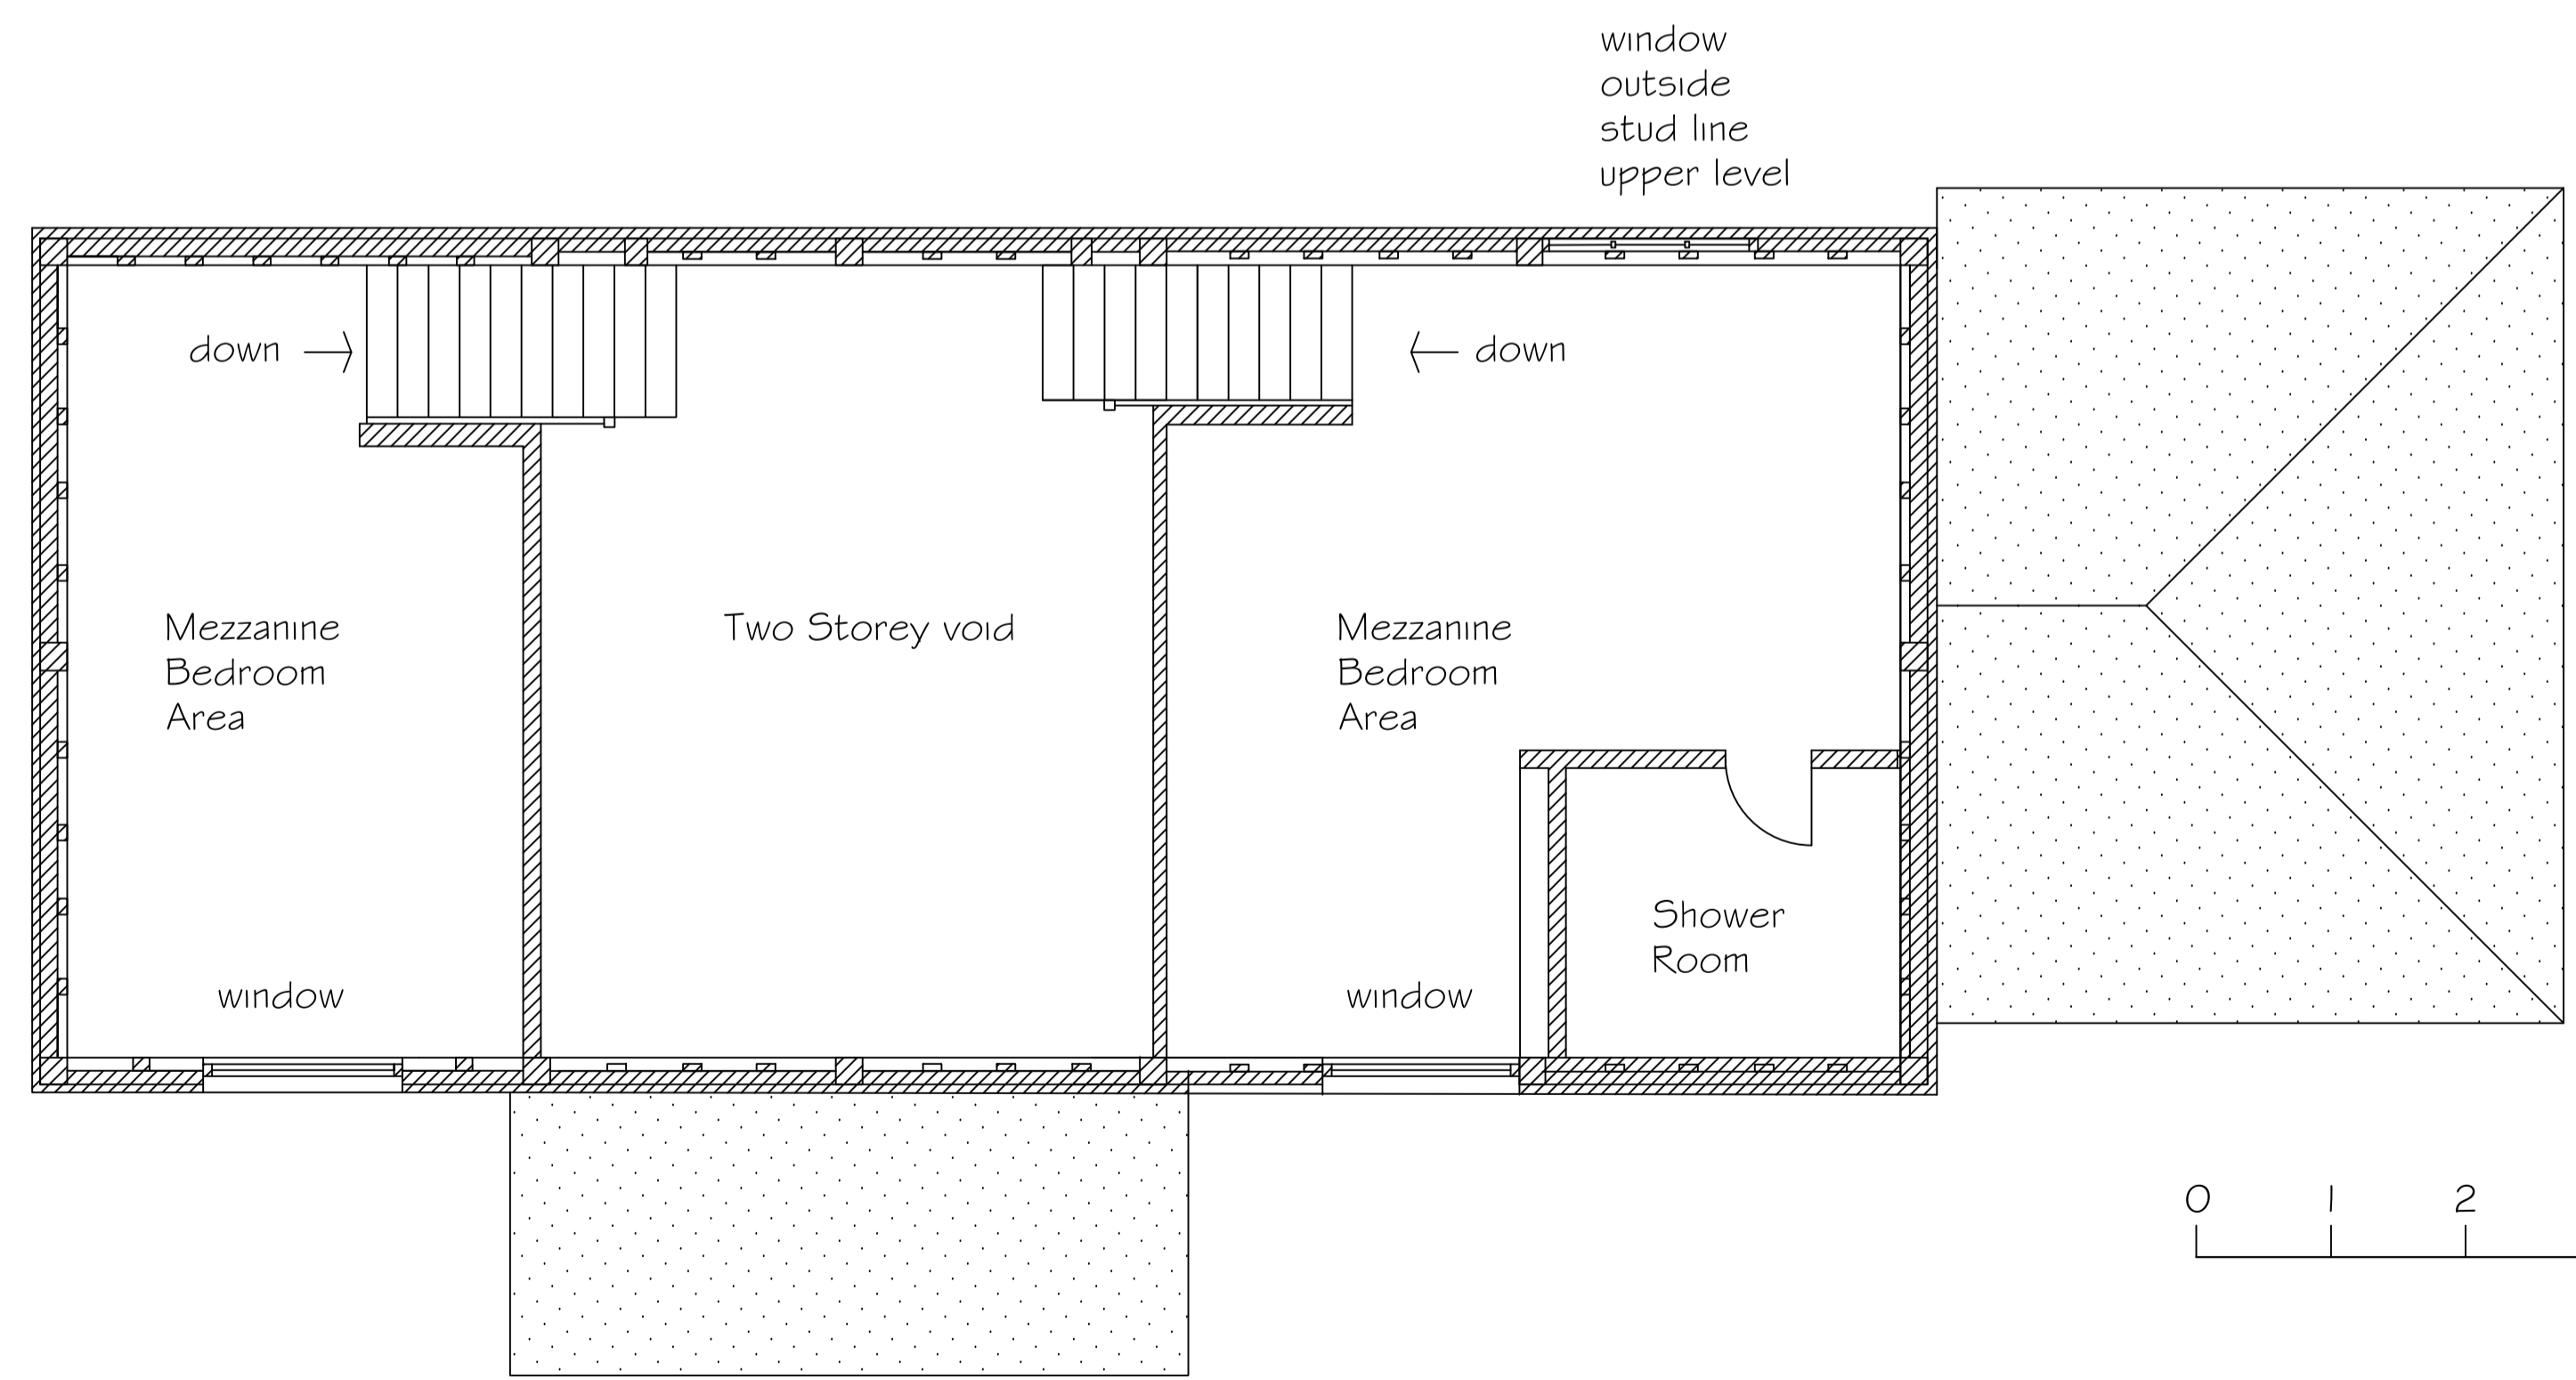

Ground Floor Plan

First Floor Plan

scale	date	drawn	drawing no.	revision	client
1:50	Nov 23	R.K.	2340.3	.	Georgina Wood
drawing					site
Proposed Plans					Barn at Hill Farm Duck End. Stebbing Essex CM6 3BS