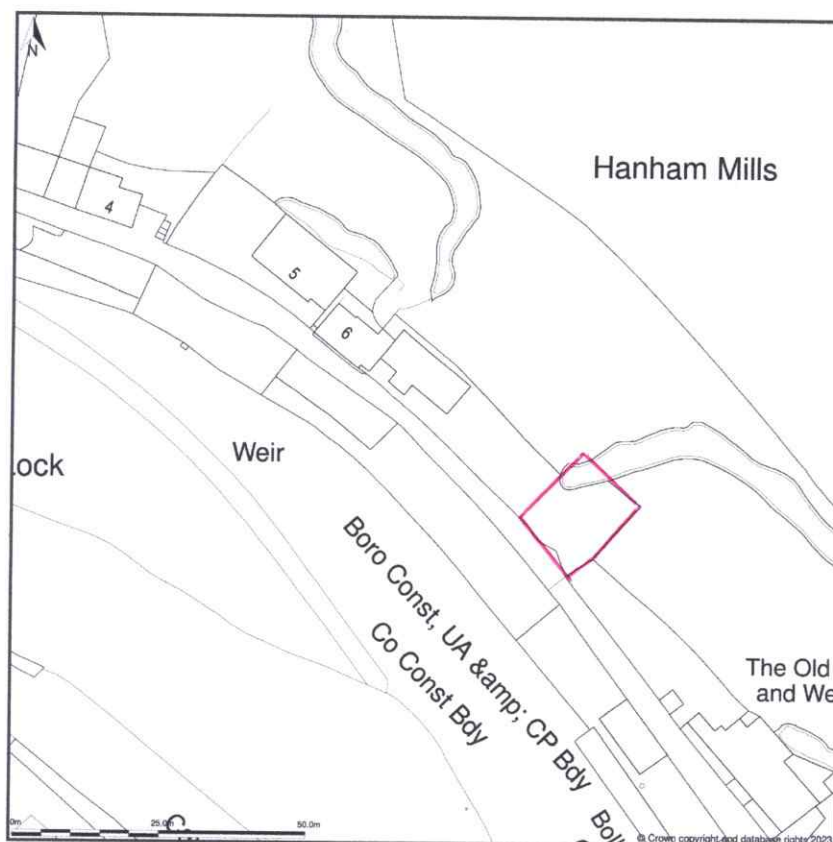

Lyndhurst Cottage, Hanham Mills, Hanham, South Gloucestershire, BS15 3NU

PAPER SIZE  
A4

Location Plan shows area bounded by: 364645.58, 170029.29, 364787.0, 170170.72 (at a scale of 1:1250), OSGridRef: ST64717010. The representation of a road, track or path is no evidence of a right of way. The representation of features as lines is no evidence of a property boundary.

Produced on 7th Oct 2023 from the Ordnance Survey National Geographic Database and incorporating surveyed revision available at this date. Reproduction in whole or part is prohibited without the prior permission of Ordnance Survey. © Crown copyright 2023. Supplied by www.buyaplan.co.uk a licensed Ordnance Survey partner (100053143). Unique plan reference: #00852550-FDFAB3.