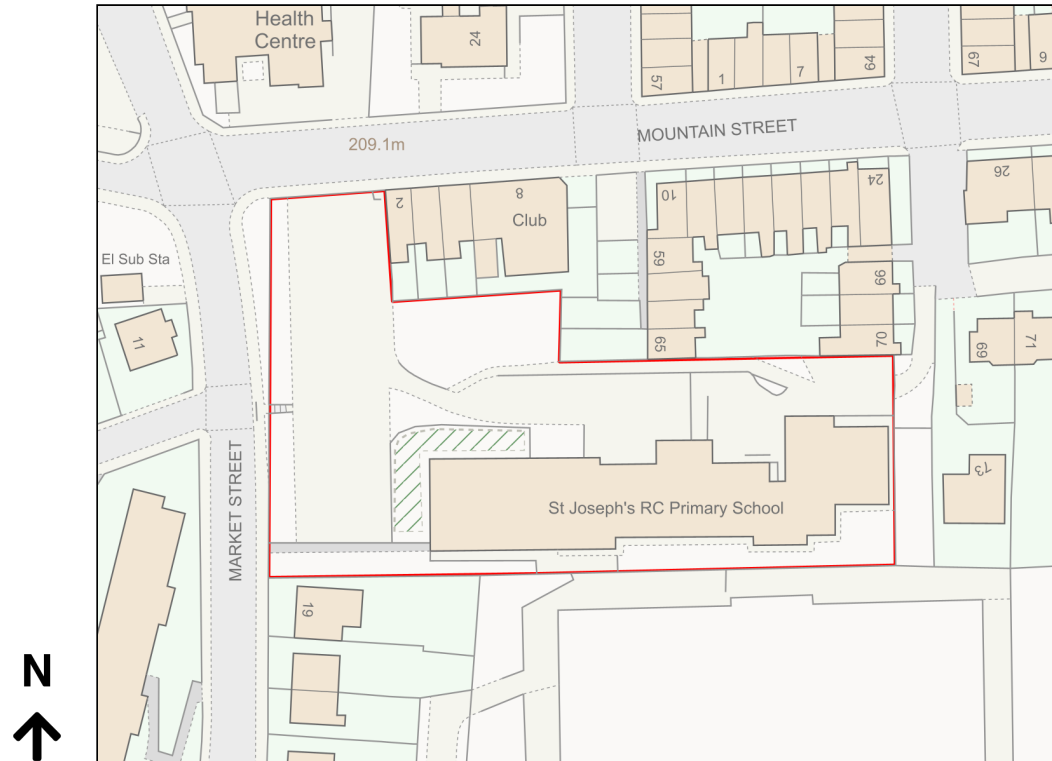

# Location Plan

Site Address: St Josephs Roman Catholic Primary School, Curzon Street, Mossley, OL5 0ES

Date Produced: 16-Jan-2024

Scale: 1:1250 @A4

Planning Portal Reference: PP-12672964v1