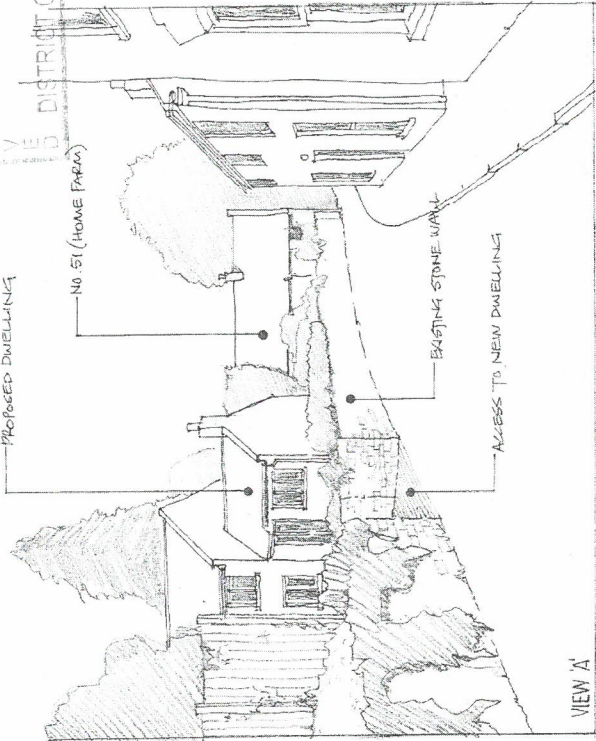

Block Plan

RECEIVED
02 OCT 2006
WILSFORD DISTRICT COUNCIL

NORTH KESTIVEN BY POST
10 JAN 2007
DISTRICT COUNCIL

LOCATION OF POD

N74/1205/06 (A)

HOME FARM (No. 51)	
WILSFORD	
PLOT 'A' PROPOSED DWELLING SITE LAYOUT / SKETCH VIEWS	
SEPT. 2006	H / 05 / 07
1:200	
JOHN HOLLAND	ARCHITECT