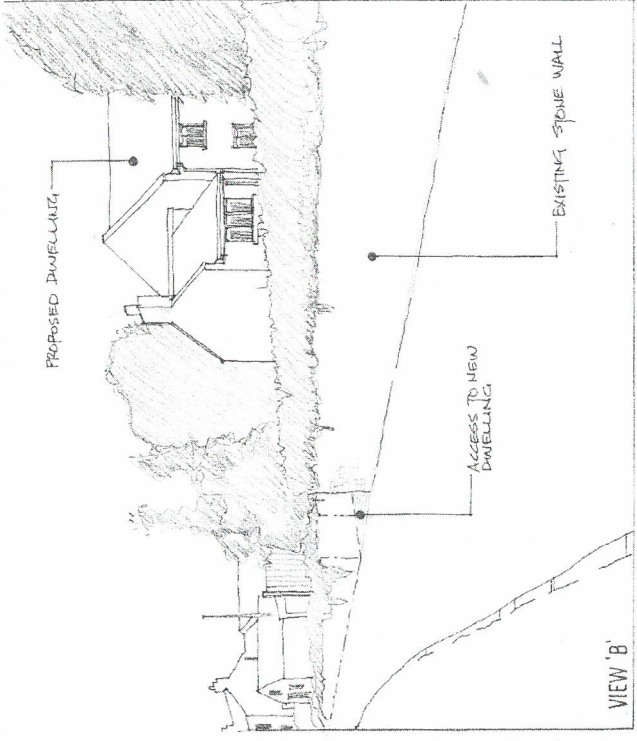

Block Plan

RECEIVED
02 OCT 2006
WILSFORD DISTRICT COUNCIL

NORTH KESTIVEN BY POST
10 JAN 2007
DISTRICT COUNCIL

LOCATION OF POD

N74/1205/06 (A)

HOME FARM (No. 51)	
WILSFORD	
PLOT 'A' PROPOSED DWELLING SITE LAYOUT / SKETCH VIEWS	
SEPT. 2006	H / 05 / 07
1:200	
JOHN HOLLAND	ARCHITECT