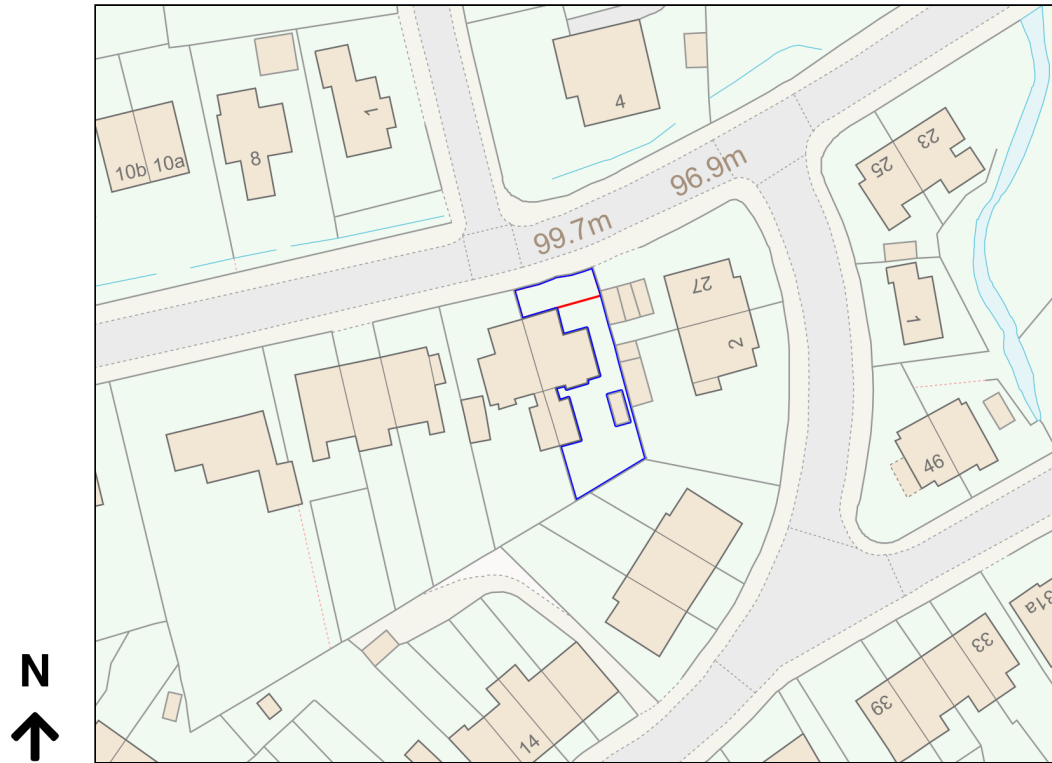

# Location Plan

Site Address: 29, Grove Road, Ilkley, LS29 9PF

Date Produced: 30-Nov-2023

Scale: 1:1250 @A4

Planning Portal Reference: PP-12639040v1