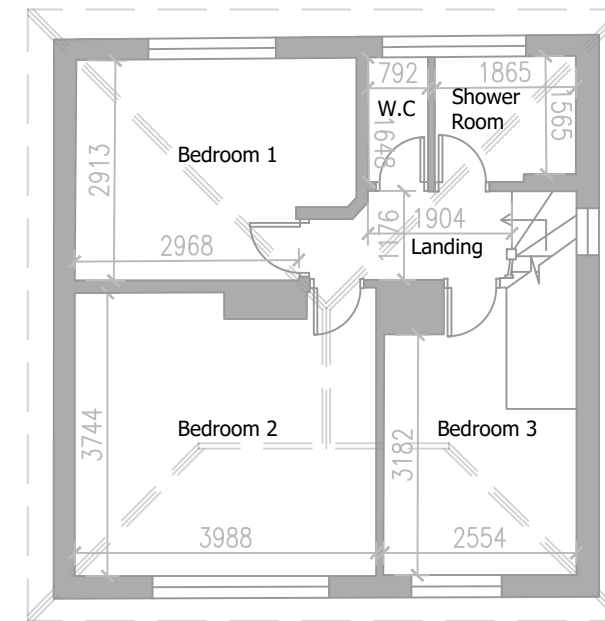

Existing Ground Floor Plan
(Scale 1:100)

Existing First Floor Plan
(Scale 1:100)

Notes

REVA - 20.11.23
- Added missing window behind fridge

77 Farmcombe Rd, Tunbridge Wells TN2 5DQ	Project number	230803H	The Farmhouse, Brook Way, Hastings, TN35 4NN
	Date	15/08/2023	
Existing Plans	Drawn by	KN	Cripps Cottage, Lewes Road, Hassocks BN6 8RH
	Checked by	JN	
	230803H/E/1/REVA		
	Scale	1:100 @ A3	