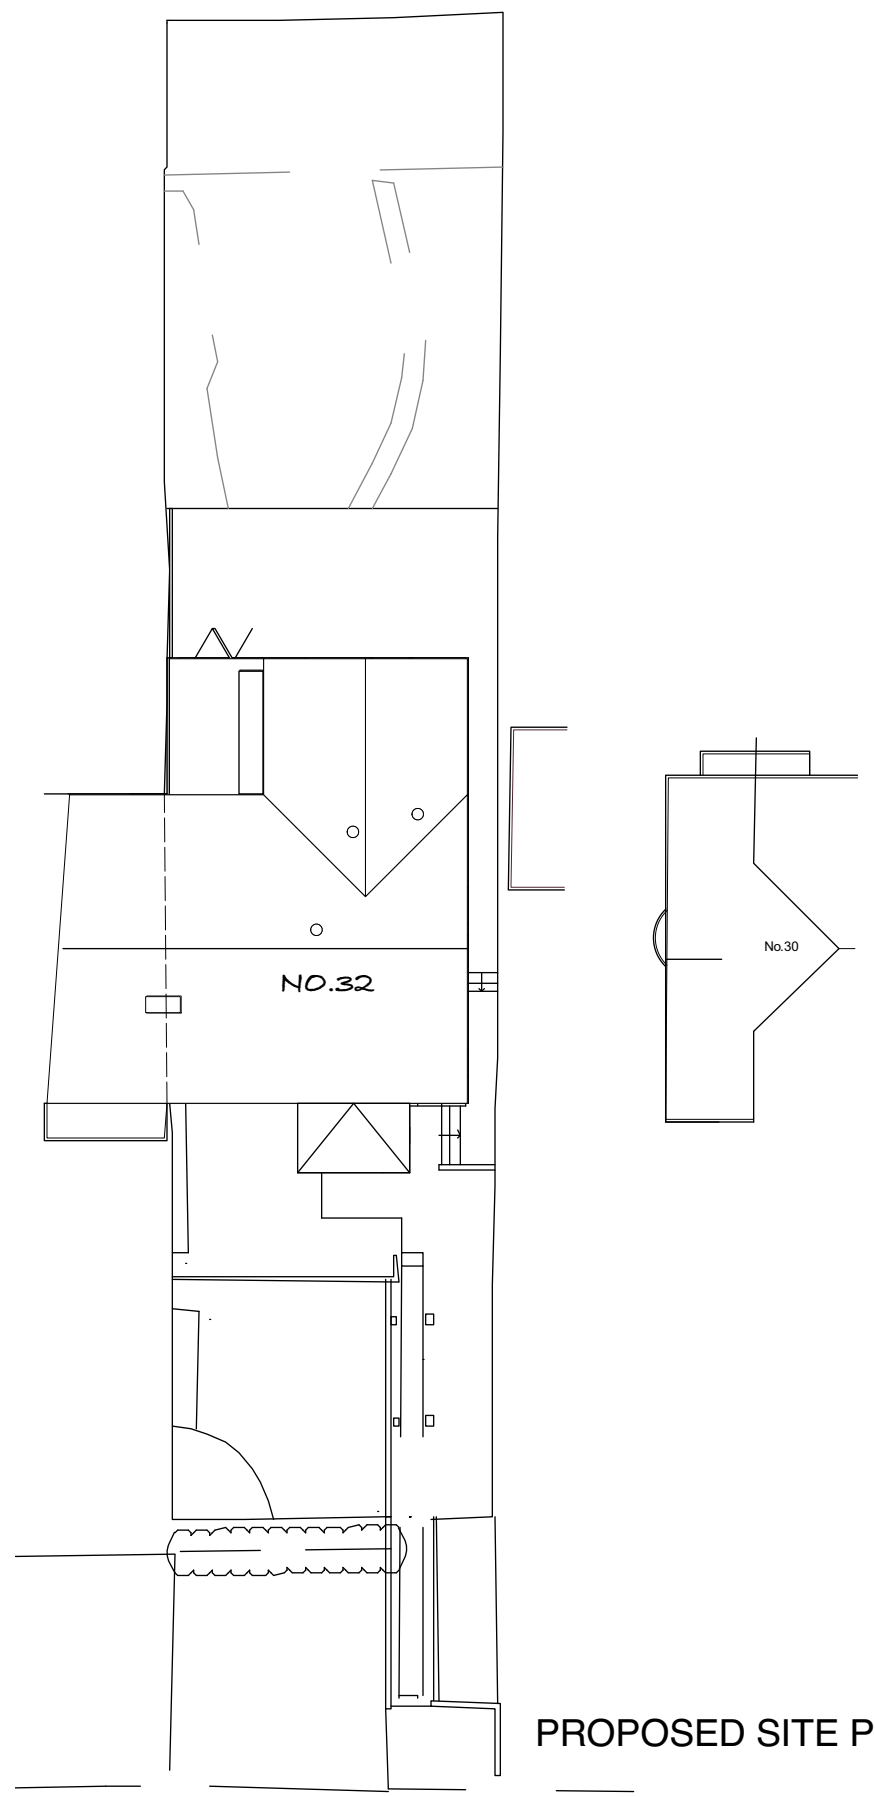

EXISTING SITE PLAN

LINDEN GARDENS

PROPOSED SITE PLAN

LINDEN GARDENS

Rev: A 10.01.24 exist block plan add

NOTE:
CHECK ALL DIMENSIONS ON SITE. REFER ALL
DISCREPANCIES TO AICE ARCHITECTS.
© aice architects ltd

aice Architects Ltd.
The Old Scout Hut
Quarry Road
Tunbridge Wells
TN1 2EY
tel: 01892 671950
www.aice-architects.com

project

32 Linden Gardens
Tunbridge Wells
TN2 5QT

drawing

Block Plans

scale 1:200@A3	project no. 22.114	Drawing no. P.01	rev A
date 09.08.22	file name PLANNING		