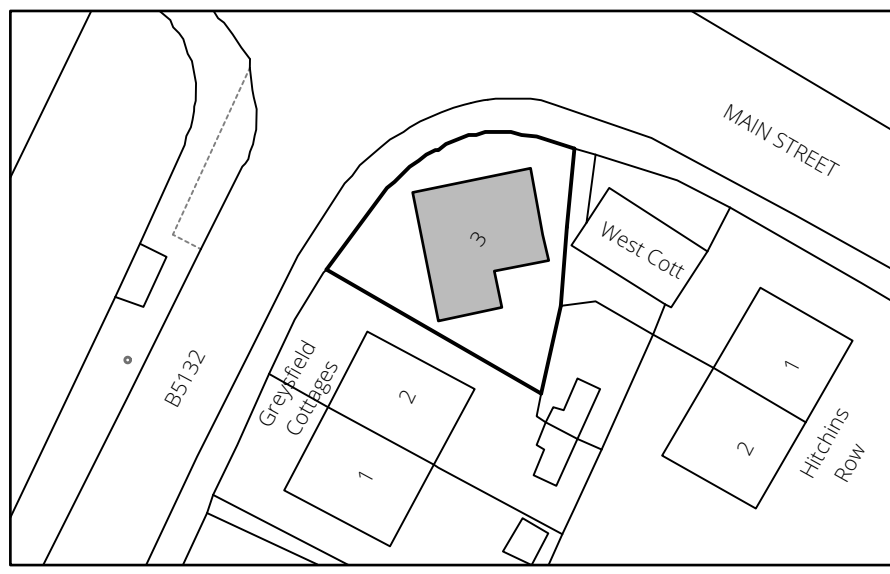

© Crown copyright 2019 Ordnance Survey 100053143
Cadastral data is subject to Crown copyright and is reproduced with permission of HM Land Registry.

LOCATION PLAN

SITE PLAN

REV	DESCRIPTION	DATE
-	PLANNING	NOV 2023

PROJECT No.	0004
ADDRESS	3 GREYSFIELD COTTAGES THE VILLAGE, GREAT BARROW CH3 7HS

TITLE	LOCATION PLAN AND SITE PLAN
DRAWING No.	PL01
REVISION	-