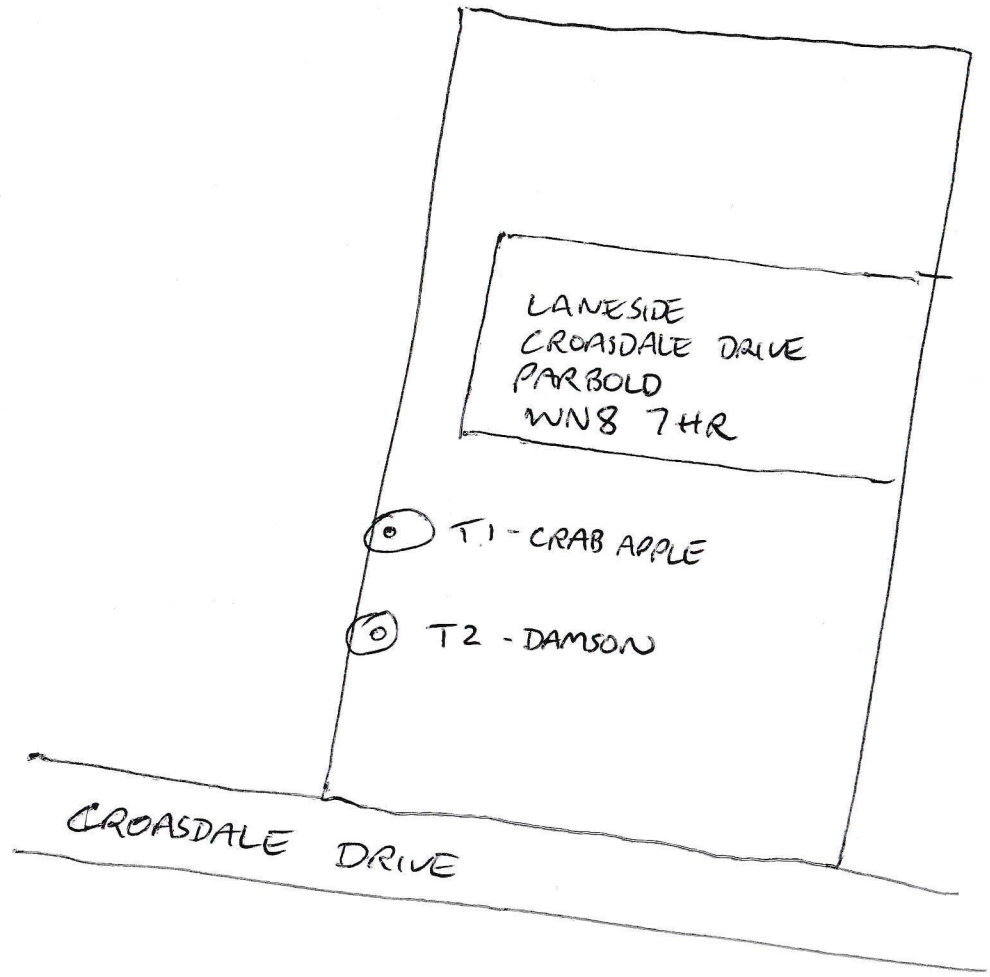

LANESIDE
CROASDALE DRIVE
PARBOLD
WIGAN
LANCS
WN8 7HR

LANESIDE
CROASDALE DRIVE
PARBOLD
WN8 7HR

○ T1 - CRAB APPLE

○ T2 - DAMSON

CROASDALE DRIVE