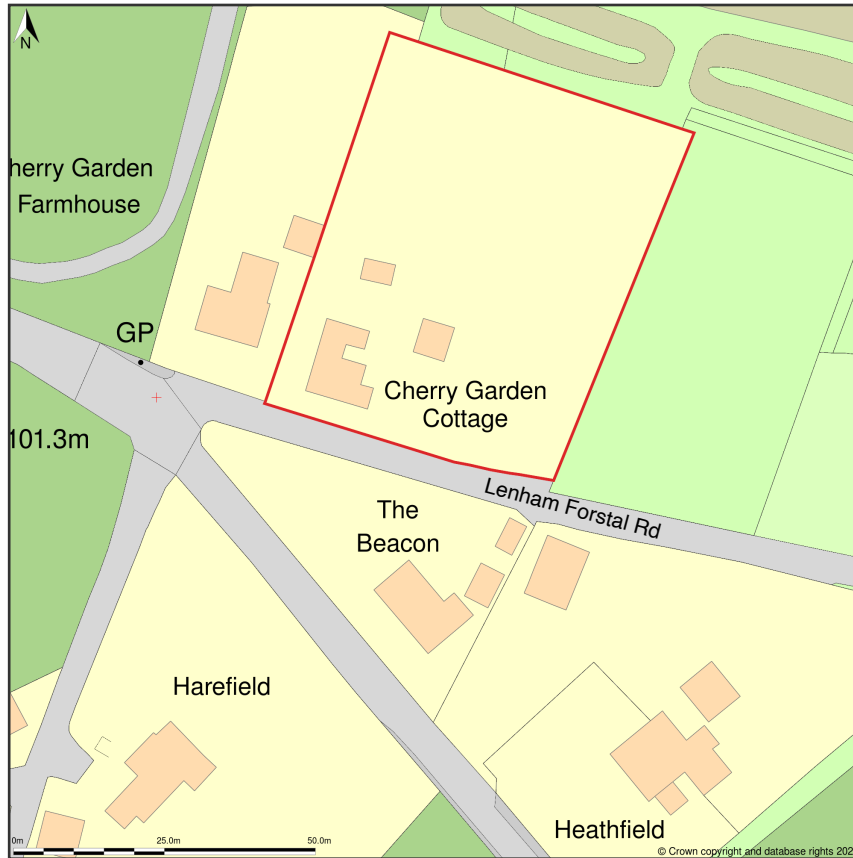

Cherry Garden Cottage, Lenham Forstal Road, Lenham Heath, Kent, ME17 2JG

Location Plan shows area bounded by: 591575.96, 150074.43 591717.38, 150215.85 (at a scale of 1:1250), OSGridRef: TQ91645014. The representation of a road, track or path is no evidence of a right of way. The representation of features as lines is no evidence of a property boundary.

Produced on 6th Jul 2023 from the Ordnance Survey National Geographic Database and incorporating surveyed revision available at this date. Reproduction in whole or part is prohibited without the prior permission of Ordnance Survey. © Crown copyright 2023. Supplied by www.buyaplan.co.uk a licensed Ordnance Survey partner (100053143). Unique plan reference: #00832528-54151C.