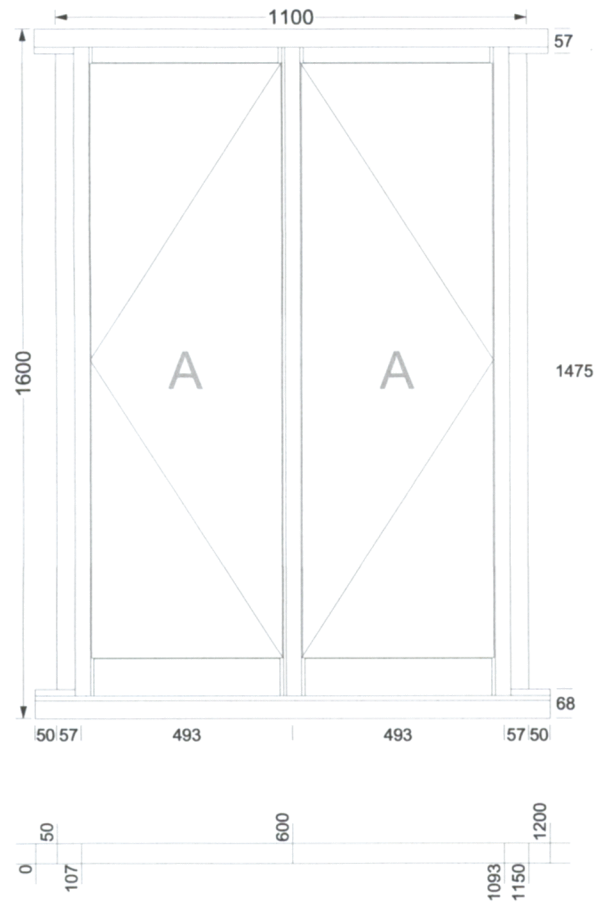

2 X Window - CHATHAM (Site)

CHATHAM Side vent left sash, Side vent right sash

Job reference

Chatham

08:28 31-08-23

6 of 6