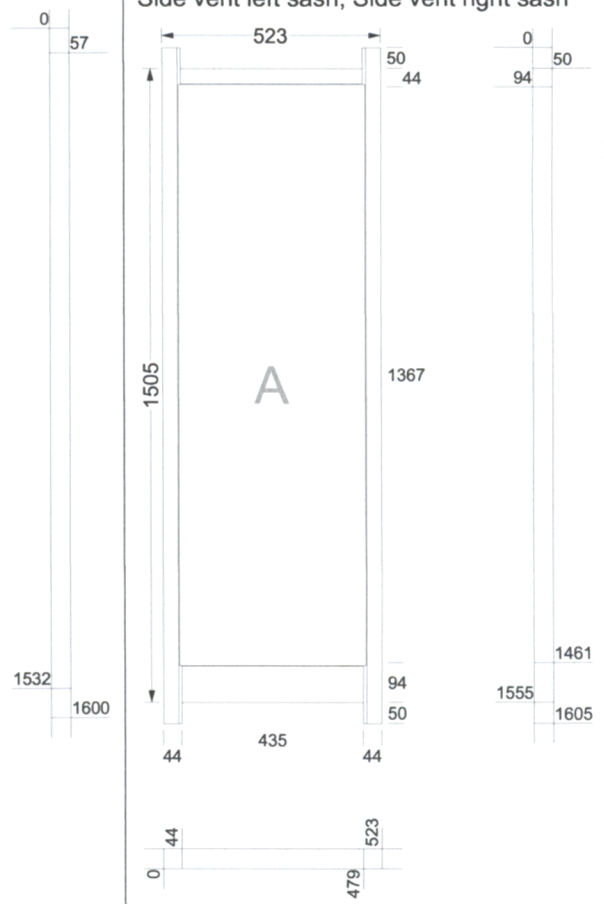

2 X Window - CHATHAM (Site)

CHATHAM Side vent left sash, Side vent right sash

Job reference

Chatham

08:28 31-08-23

6 of 6