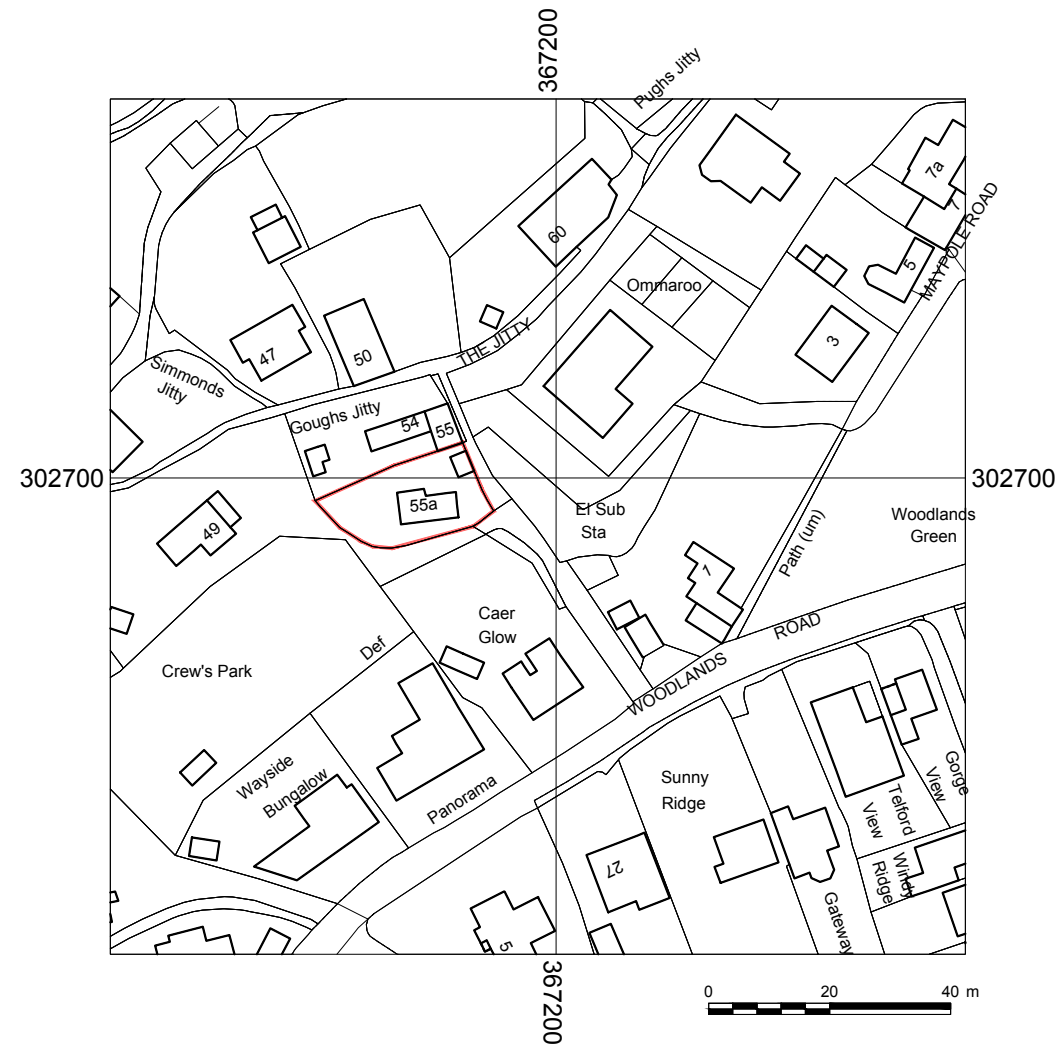

DO NOT SCALE FROM THIS DRAWING
TAILORED DESIGNS TO BE NOTIFIED OF
DISCREPANCIES IN FIGURED DIMENSIONS.
CONTRACTOR TO VERIFY ALL DIMENSIONS.
THIS DRAWING IS COPYRIGHT.

WWW.TAILOREDDDESIGNS.CO.UK
07771701692 RYAN@TAILOREDDDESIGNS.CO.UK

JOB TITLE

PROPOSED RESIDENTIAL EXTENSIONS TO
WREN COTTAGE, BROSELEY WOOD
TELFORD

DRAWING

LOCATION PLAN
SCHEME DRAWINGS

TAILORED DESIGNS
ARCHITECTURAL SERVICES

LICENSE NUMBER I00047474

JOB NO 2110

DRAWN RT

DWG NO 01

SCALE 1:1250 @ A3

REV -