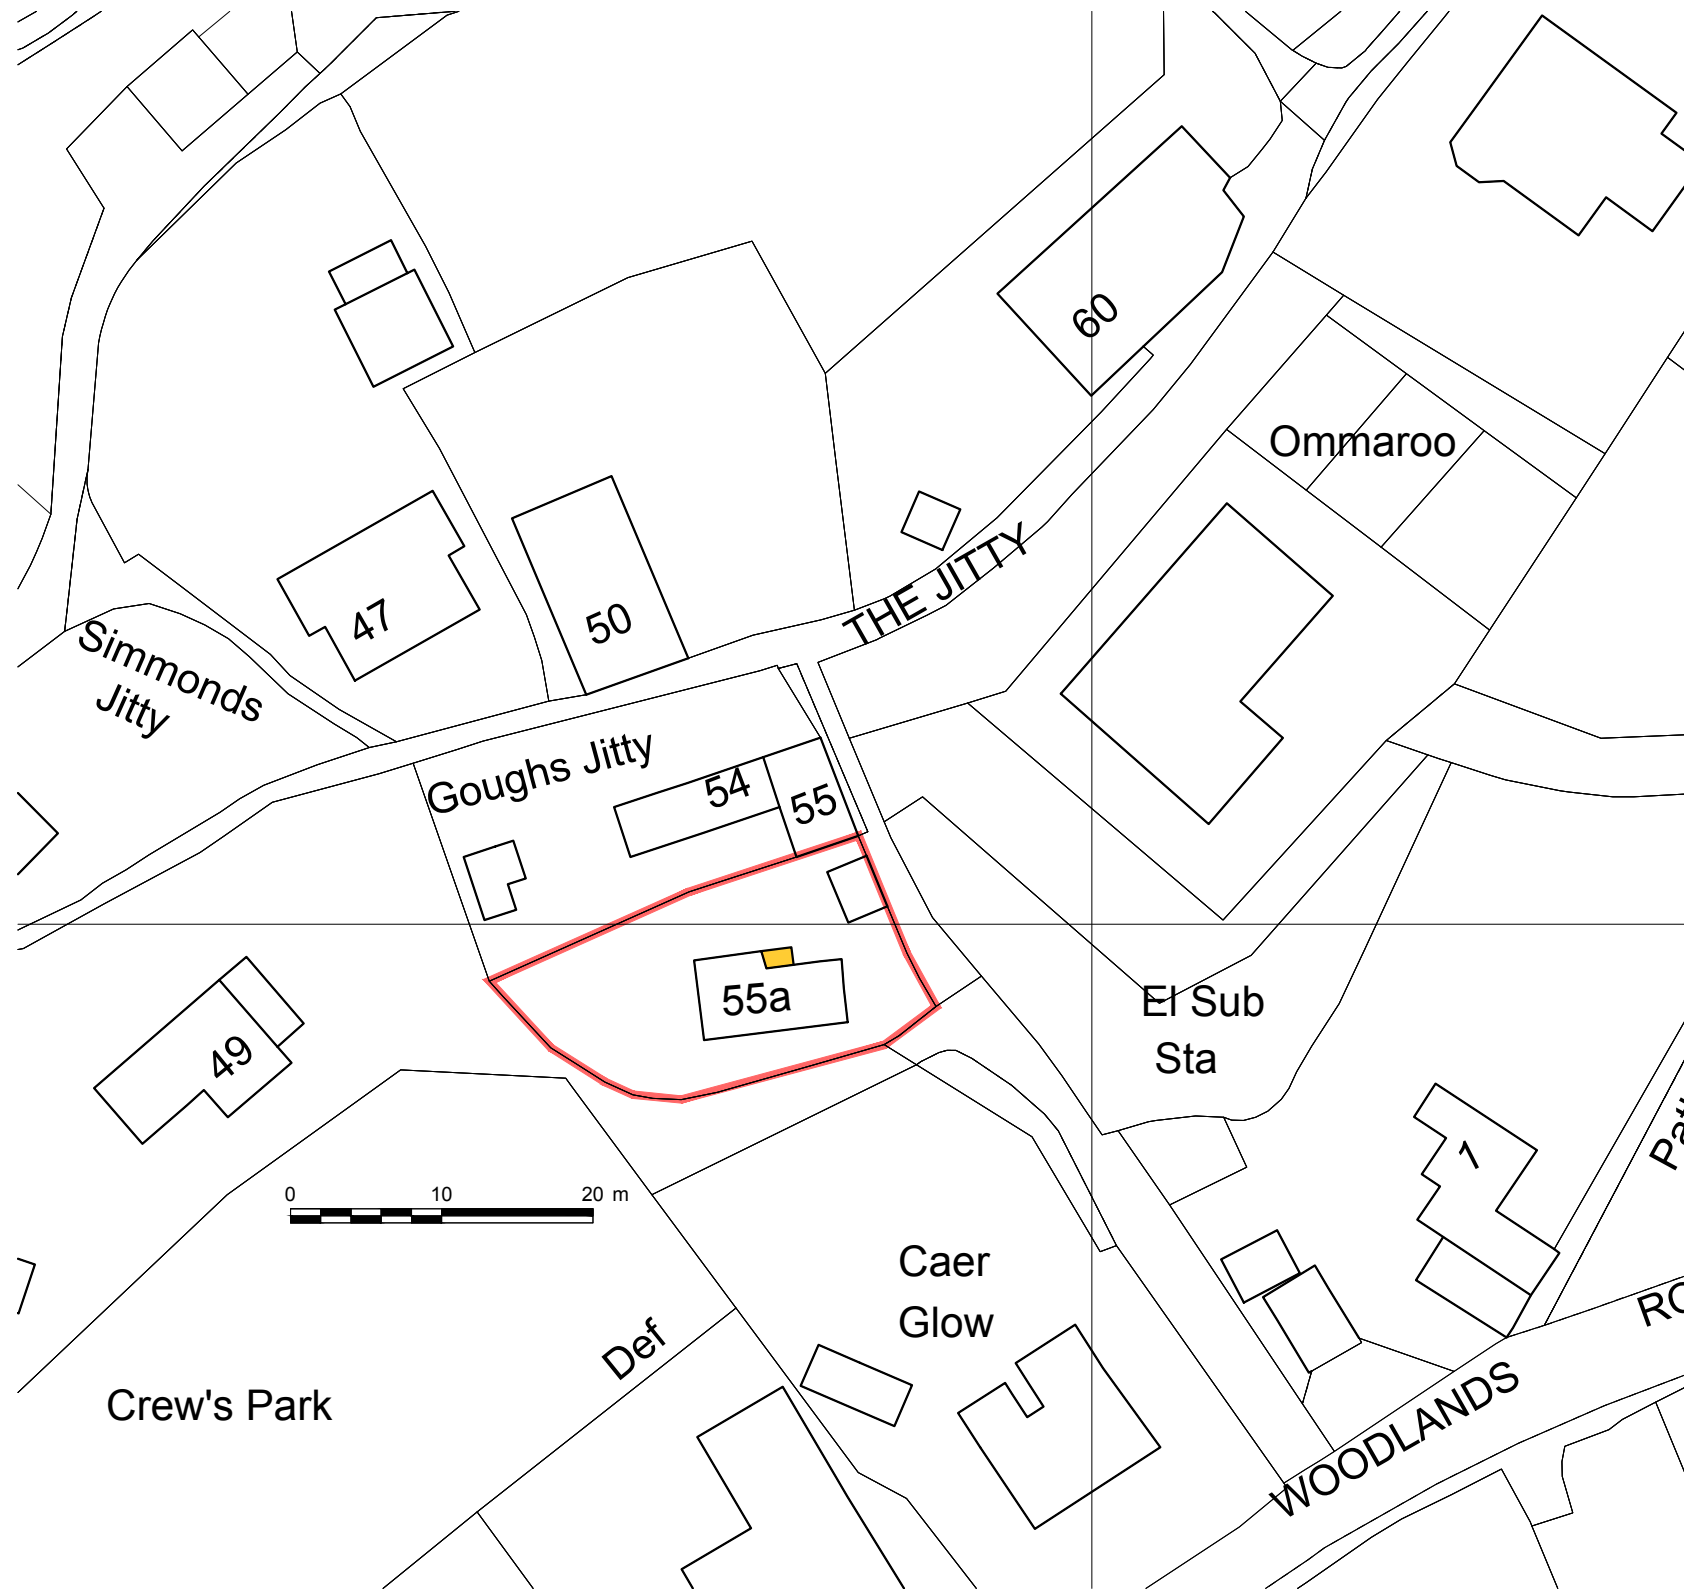

NORTH

JOB TITLE

PROPOSED RESIDENTIAL EXTENSIONS TO
WREN COTTAGE, BROSELEY WOOD
TELFORD

DRAWING

BLOCK PLAN
SCHEME DRAWINGS

TAILORED DESIGNS
ARCHITECTURAL SERVICES

JOB NO 2110

DRAWN RT

DWG NO 02

SCALE 1:500 @ A3

REV -

LICENSE NUMBER I00047474