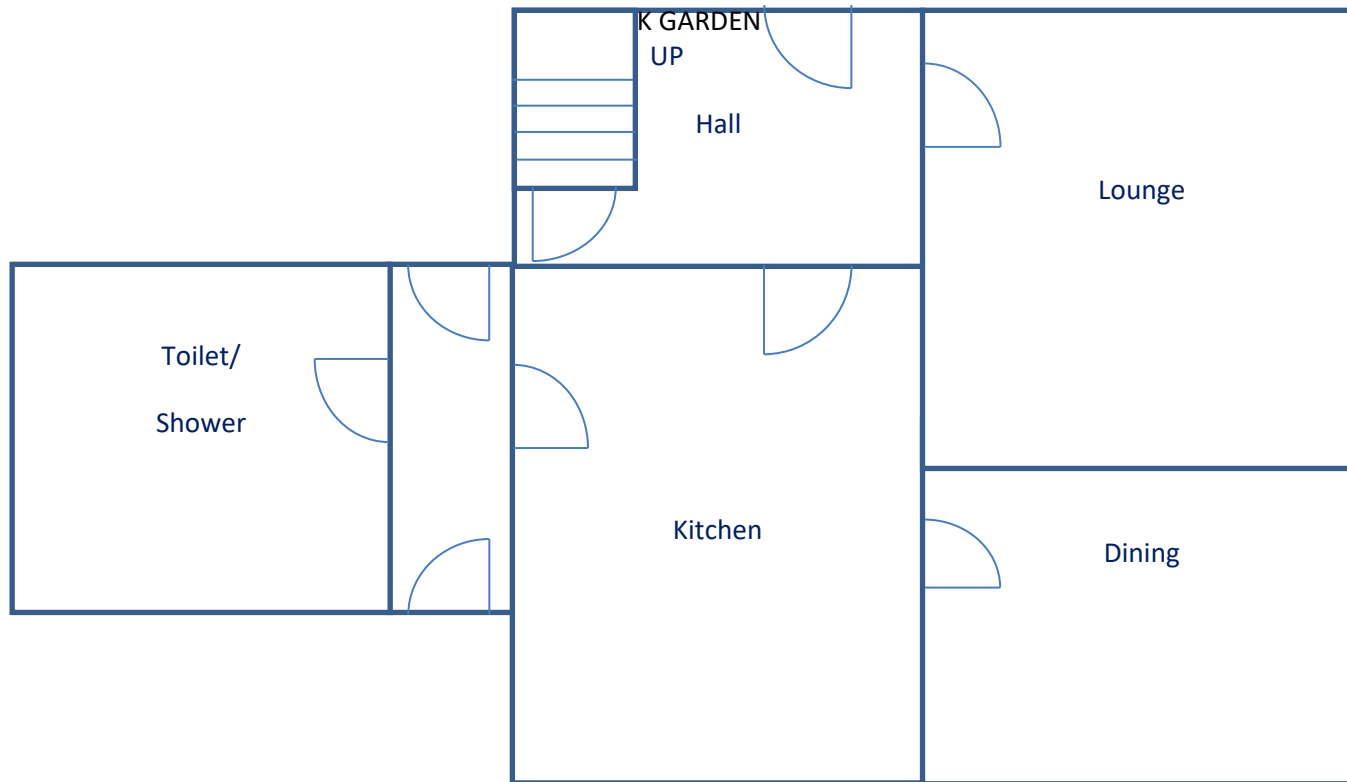

4 Sandpits Rd, Ludlow, Shropshire, SY8 1HF

Date: 12/01/2024

PLAN – GROUND FLOOR (Proposed)

NOT TO SCALE

PLAN – FIRST FLOOR (Proposed)

NOT TO SCALE