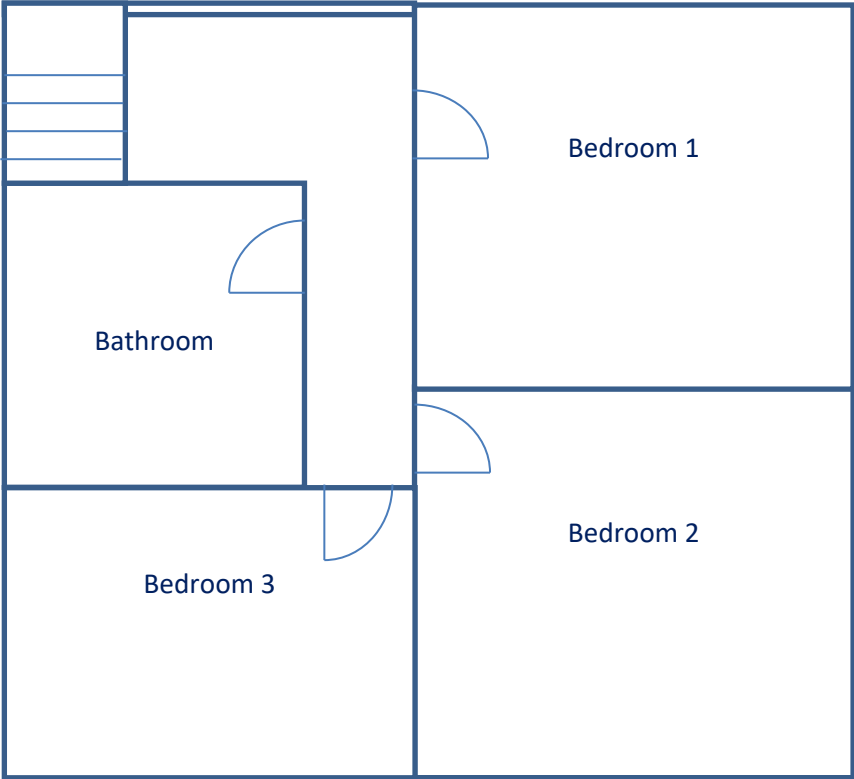

4 Sandpits Rd, Ludlow, Shropshire, SY8 1HF

Date: 12/01/2024

PLAN – GROUND FLOOR (Proposed)

NOT TO SCALE

PLAN – FIRST FLOOR (Proposed)

NOT TO SCALE