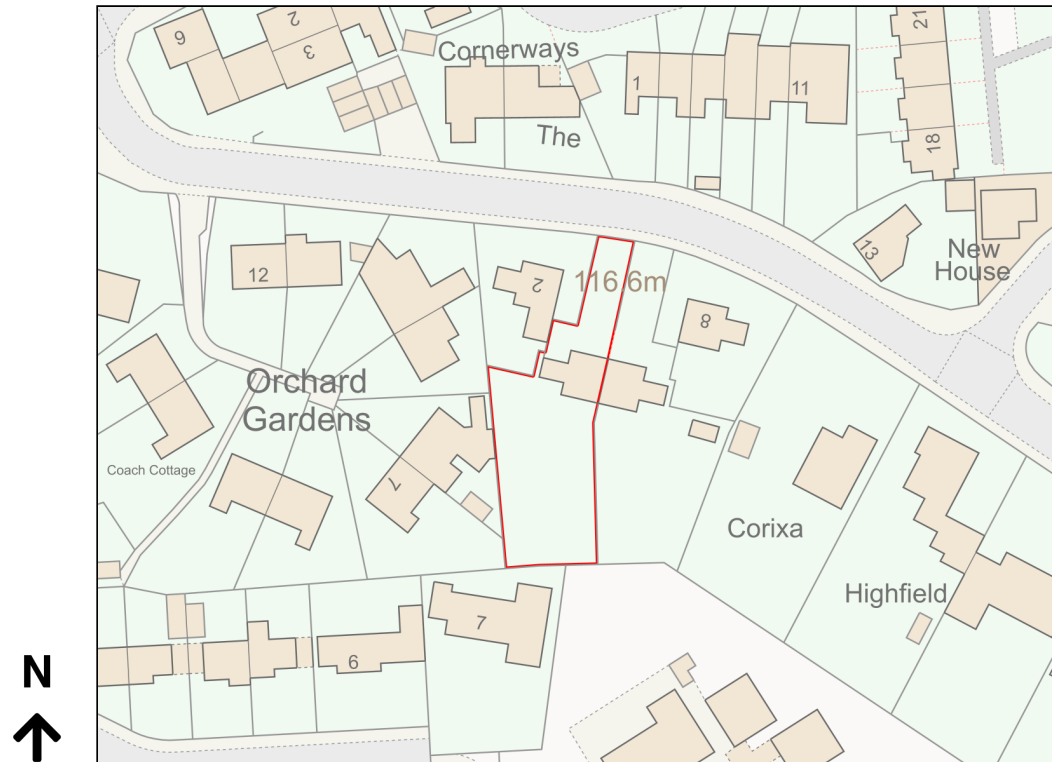

Location Plan

Site Address: 4, Sandpits Road, Ludlow, SY8 1HF

Date Produced: 20-Dec-2023

Scale: 1:1250 @A4

Planning Portal Reference: PP-12674660v1