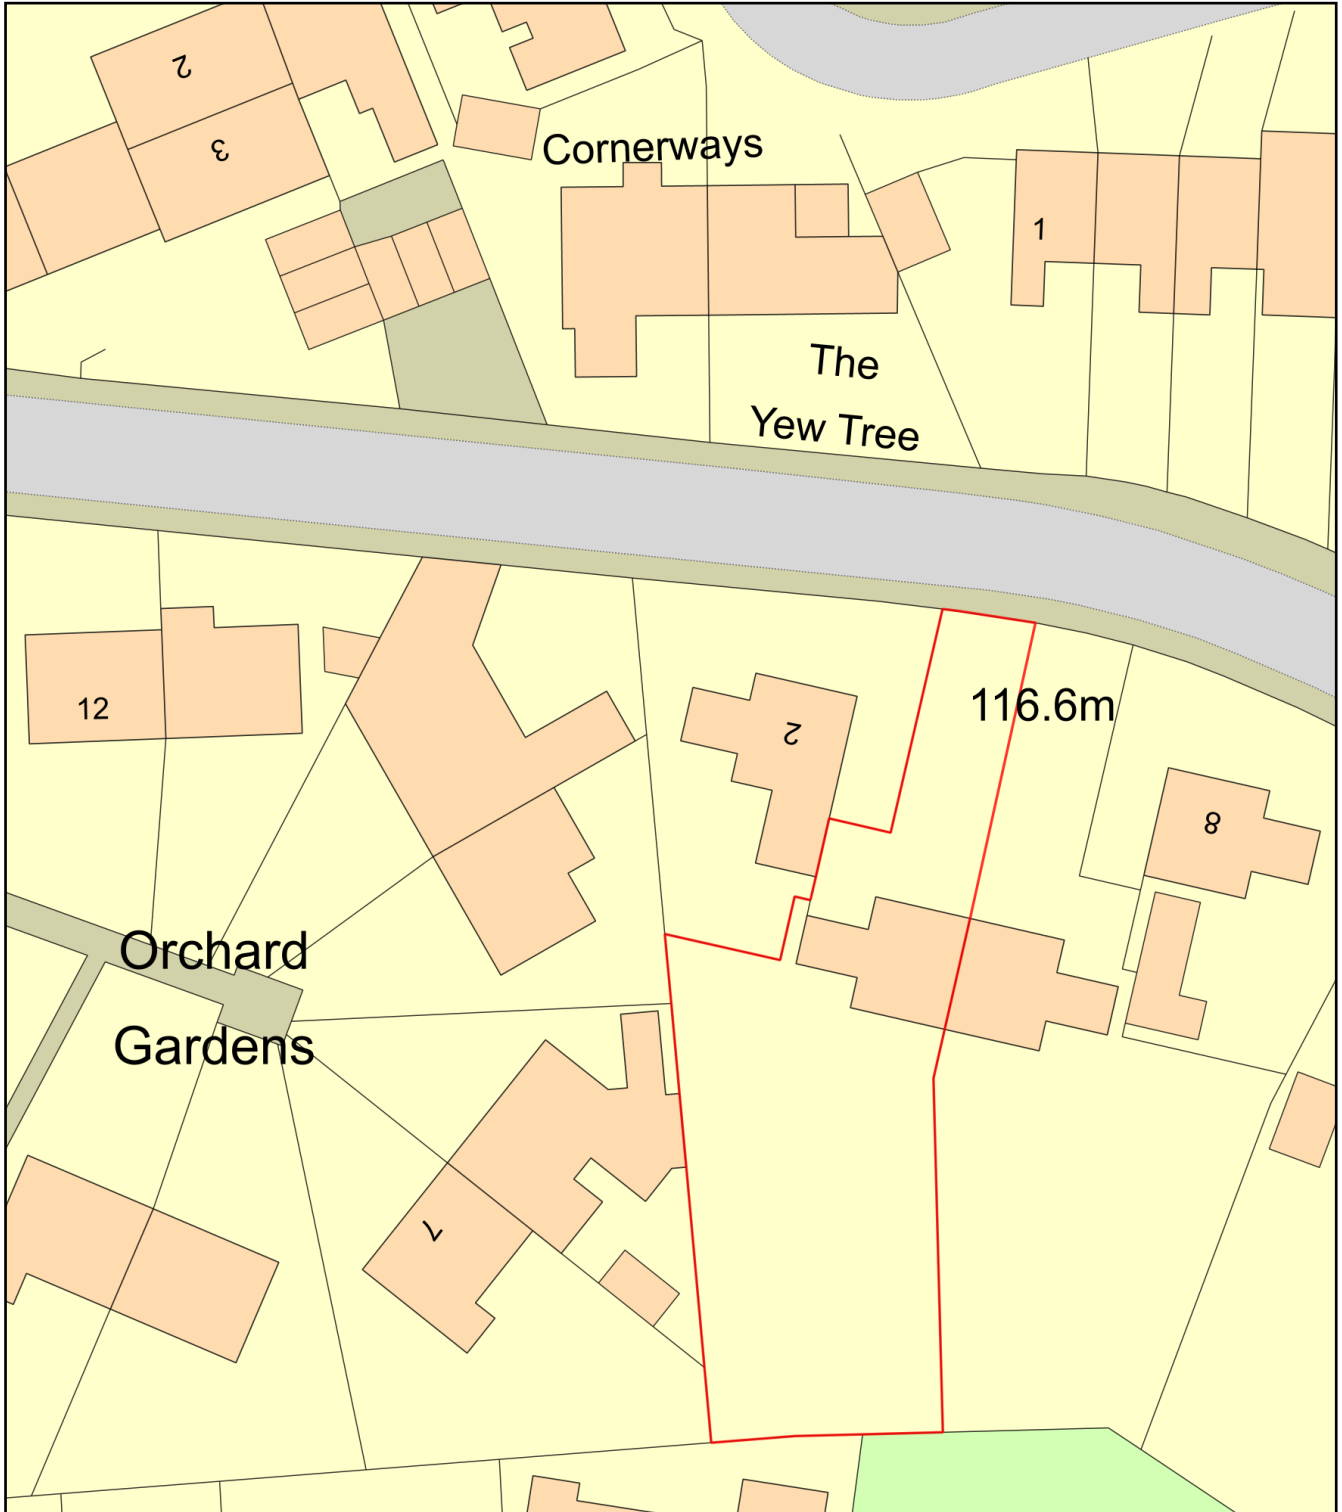

4 Sandpits Rd, Ludlow, SY8 1HF

Plan Produced for: Surjit Khella

Date Produced: 20 Dec 2023

Plan Reference Number: TQRQM23354151236796

Scale: 1:500 @ A4