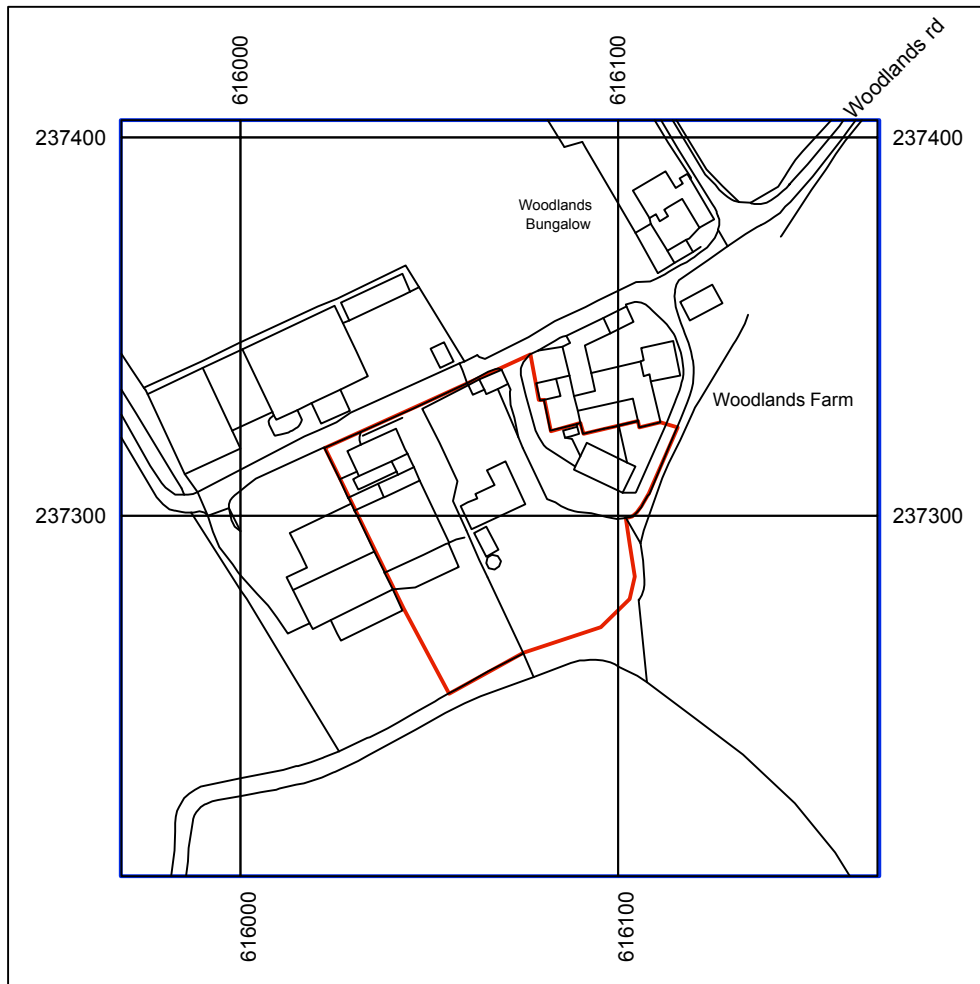

# Stanfords Planning Map Data

Production Date: 29 December 2023

Top Left: 615968.53 237404.58 Bottom Right: 616168.53 237204.58

© Crown copyright and database rights 2023 Ordnance Survey OS100035409.

Reproduction in whole or in part is prohibited without the permission of Ordnance Survey

LOCATION PLAN SCALE 1 : 1250