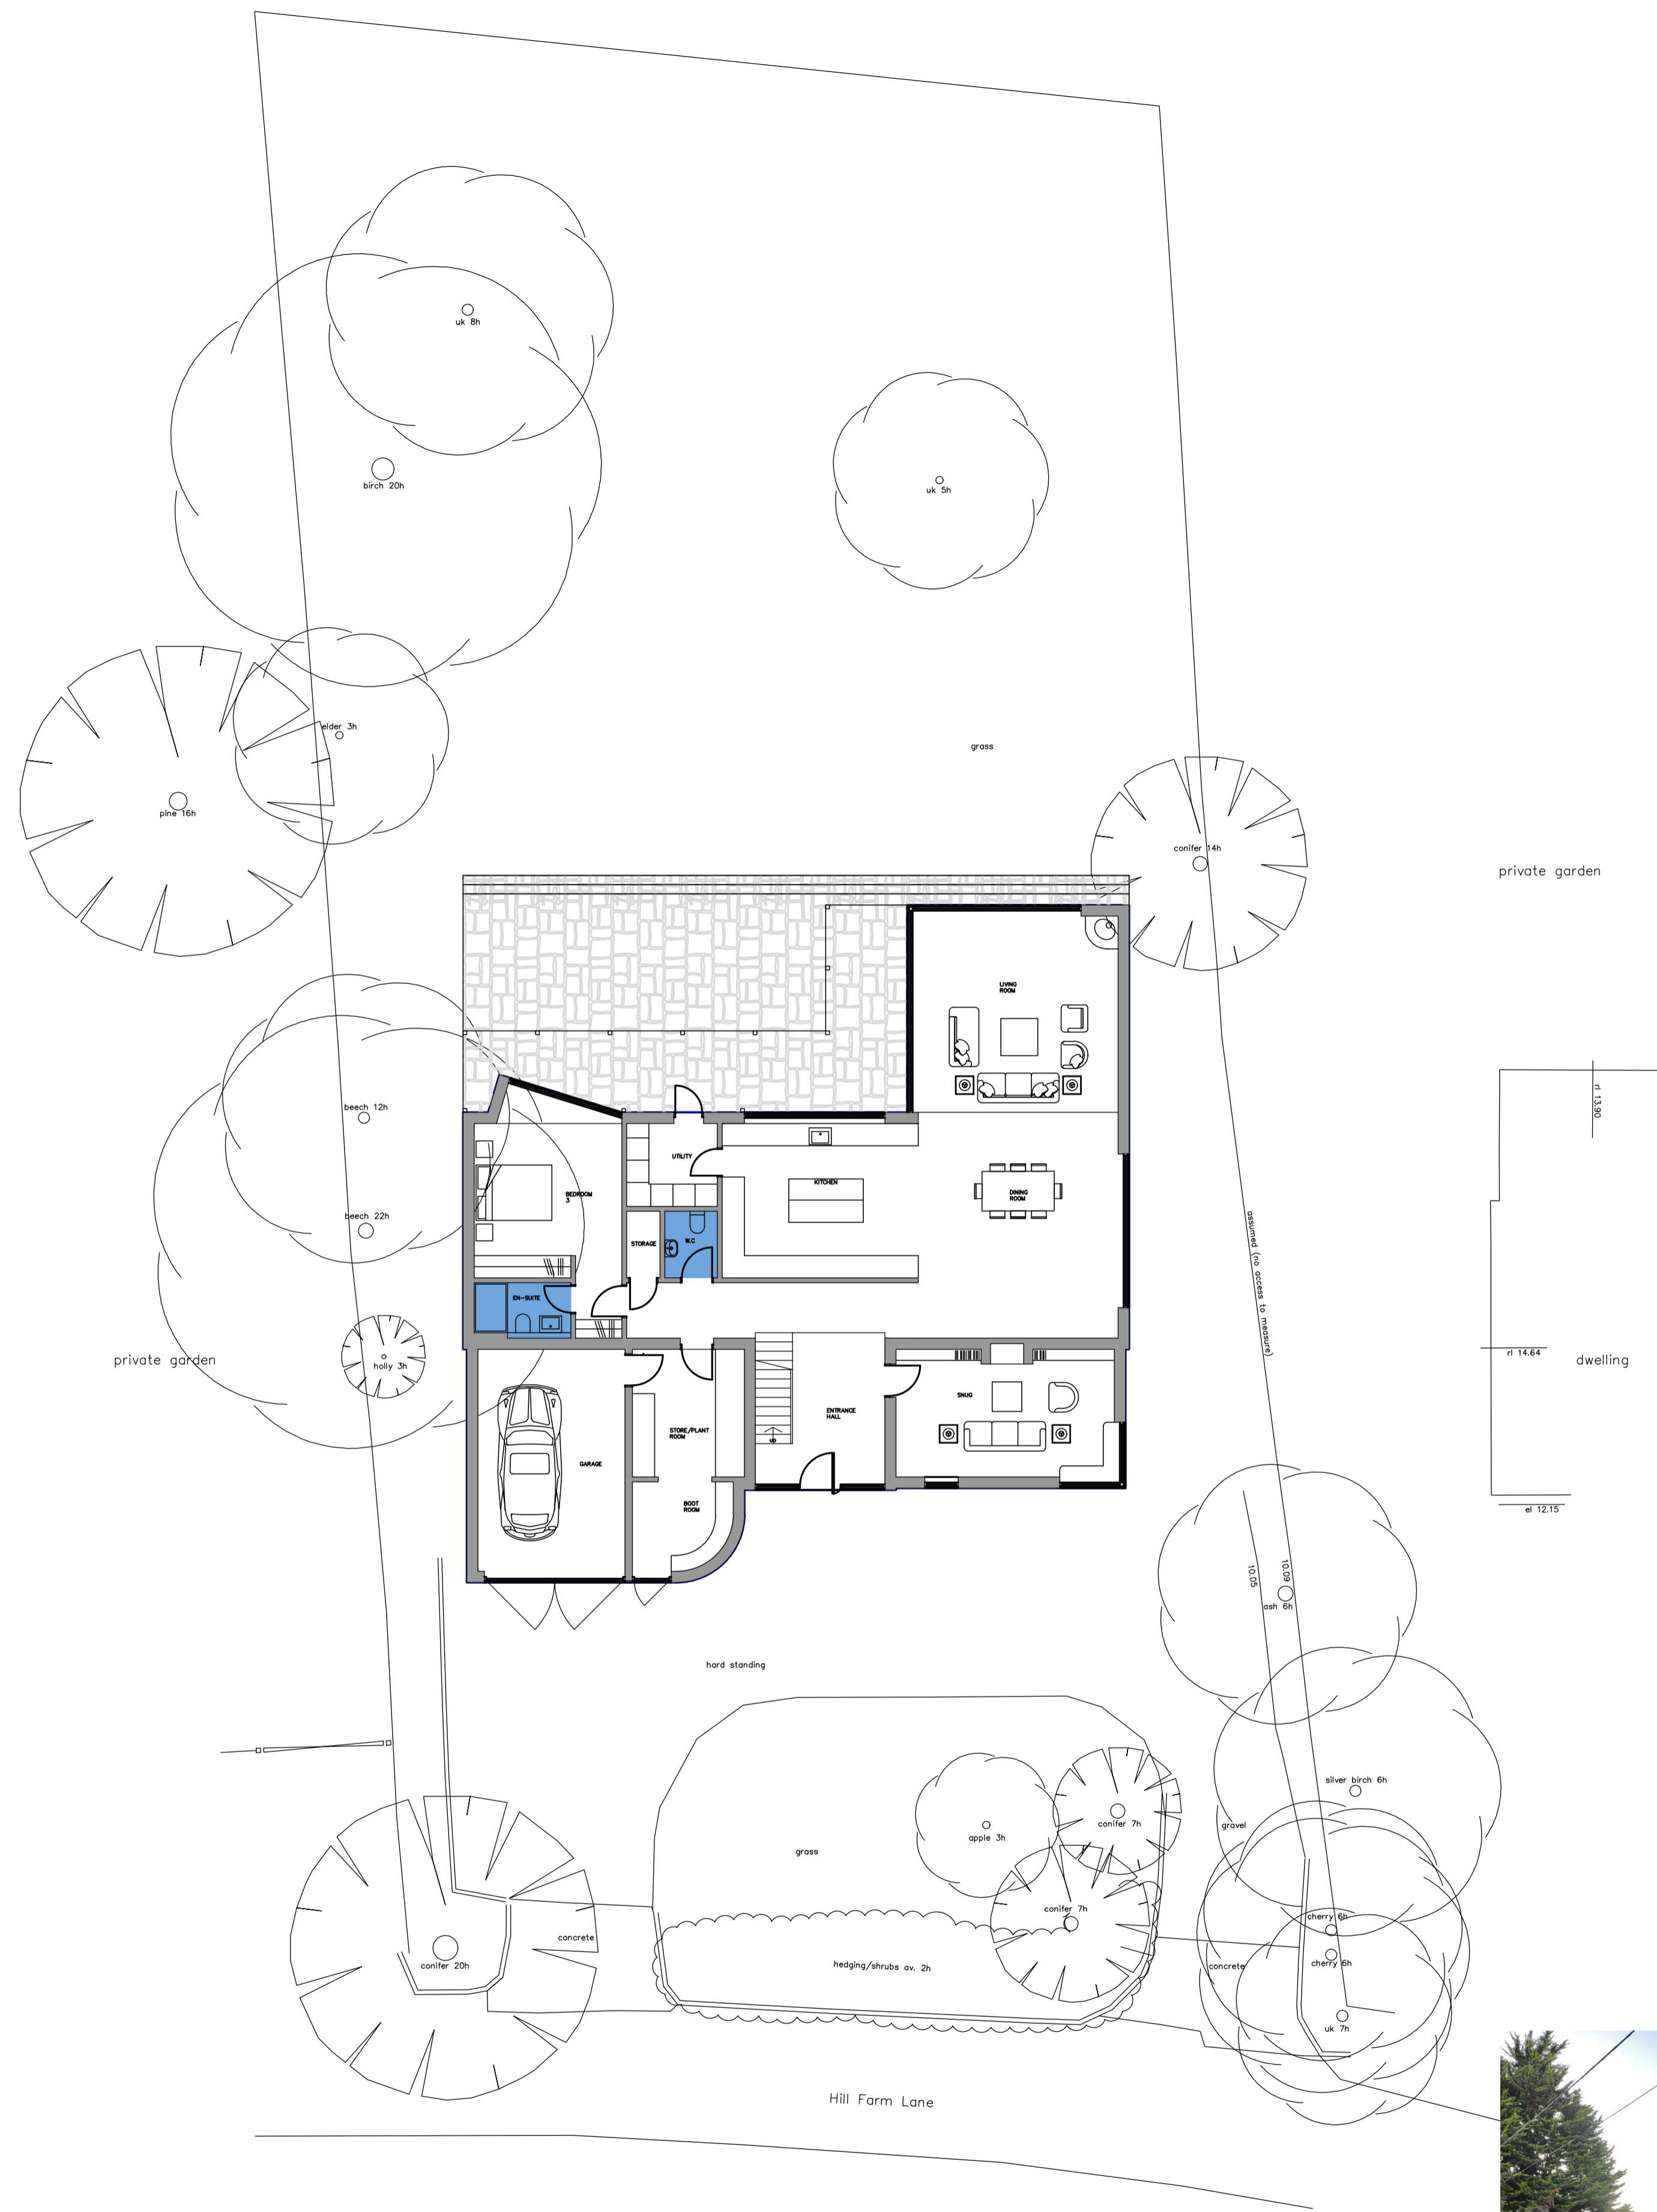

LANDSCAPE PLAN

DWG 007

Southern border fence and trees (mainly Hornbeam) adjacent to conservatory

Southern border from rear garden, with Hornbeam, Sycamores, Silver Birch

Large conifer adjacent to L-Hand front driveway, from Hill Farm Lane

Front hedge and trees, from Hill Farm Lane

Northern border with garage and trees (Sycamore and Conifer in background)

R-Hand/Northern driveway, hedge and trees (Conifer and Cherry) from Hill Farm Lane

L-Hand/Southern driveway entrance, from Hill Farm Lane, overshadowed by large Conifer

Looking back at the Southern boundary & Hornbeams from rear garden

Front boundary hedge and trees from Hill Farm Lane