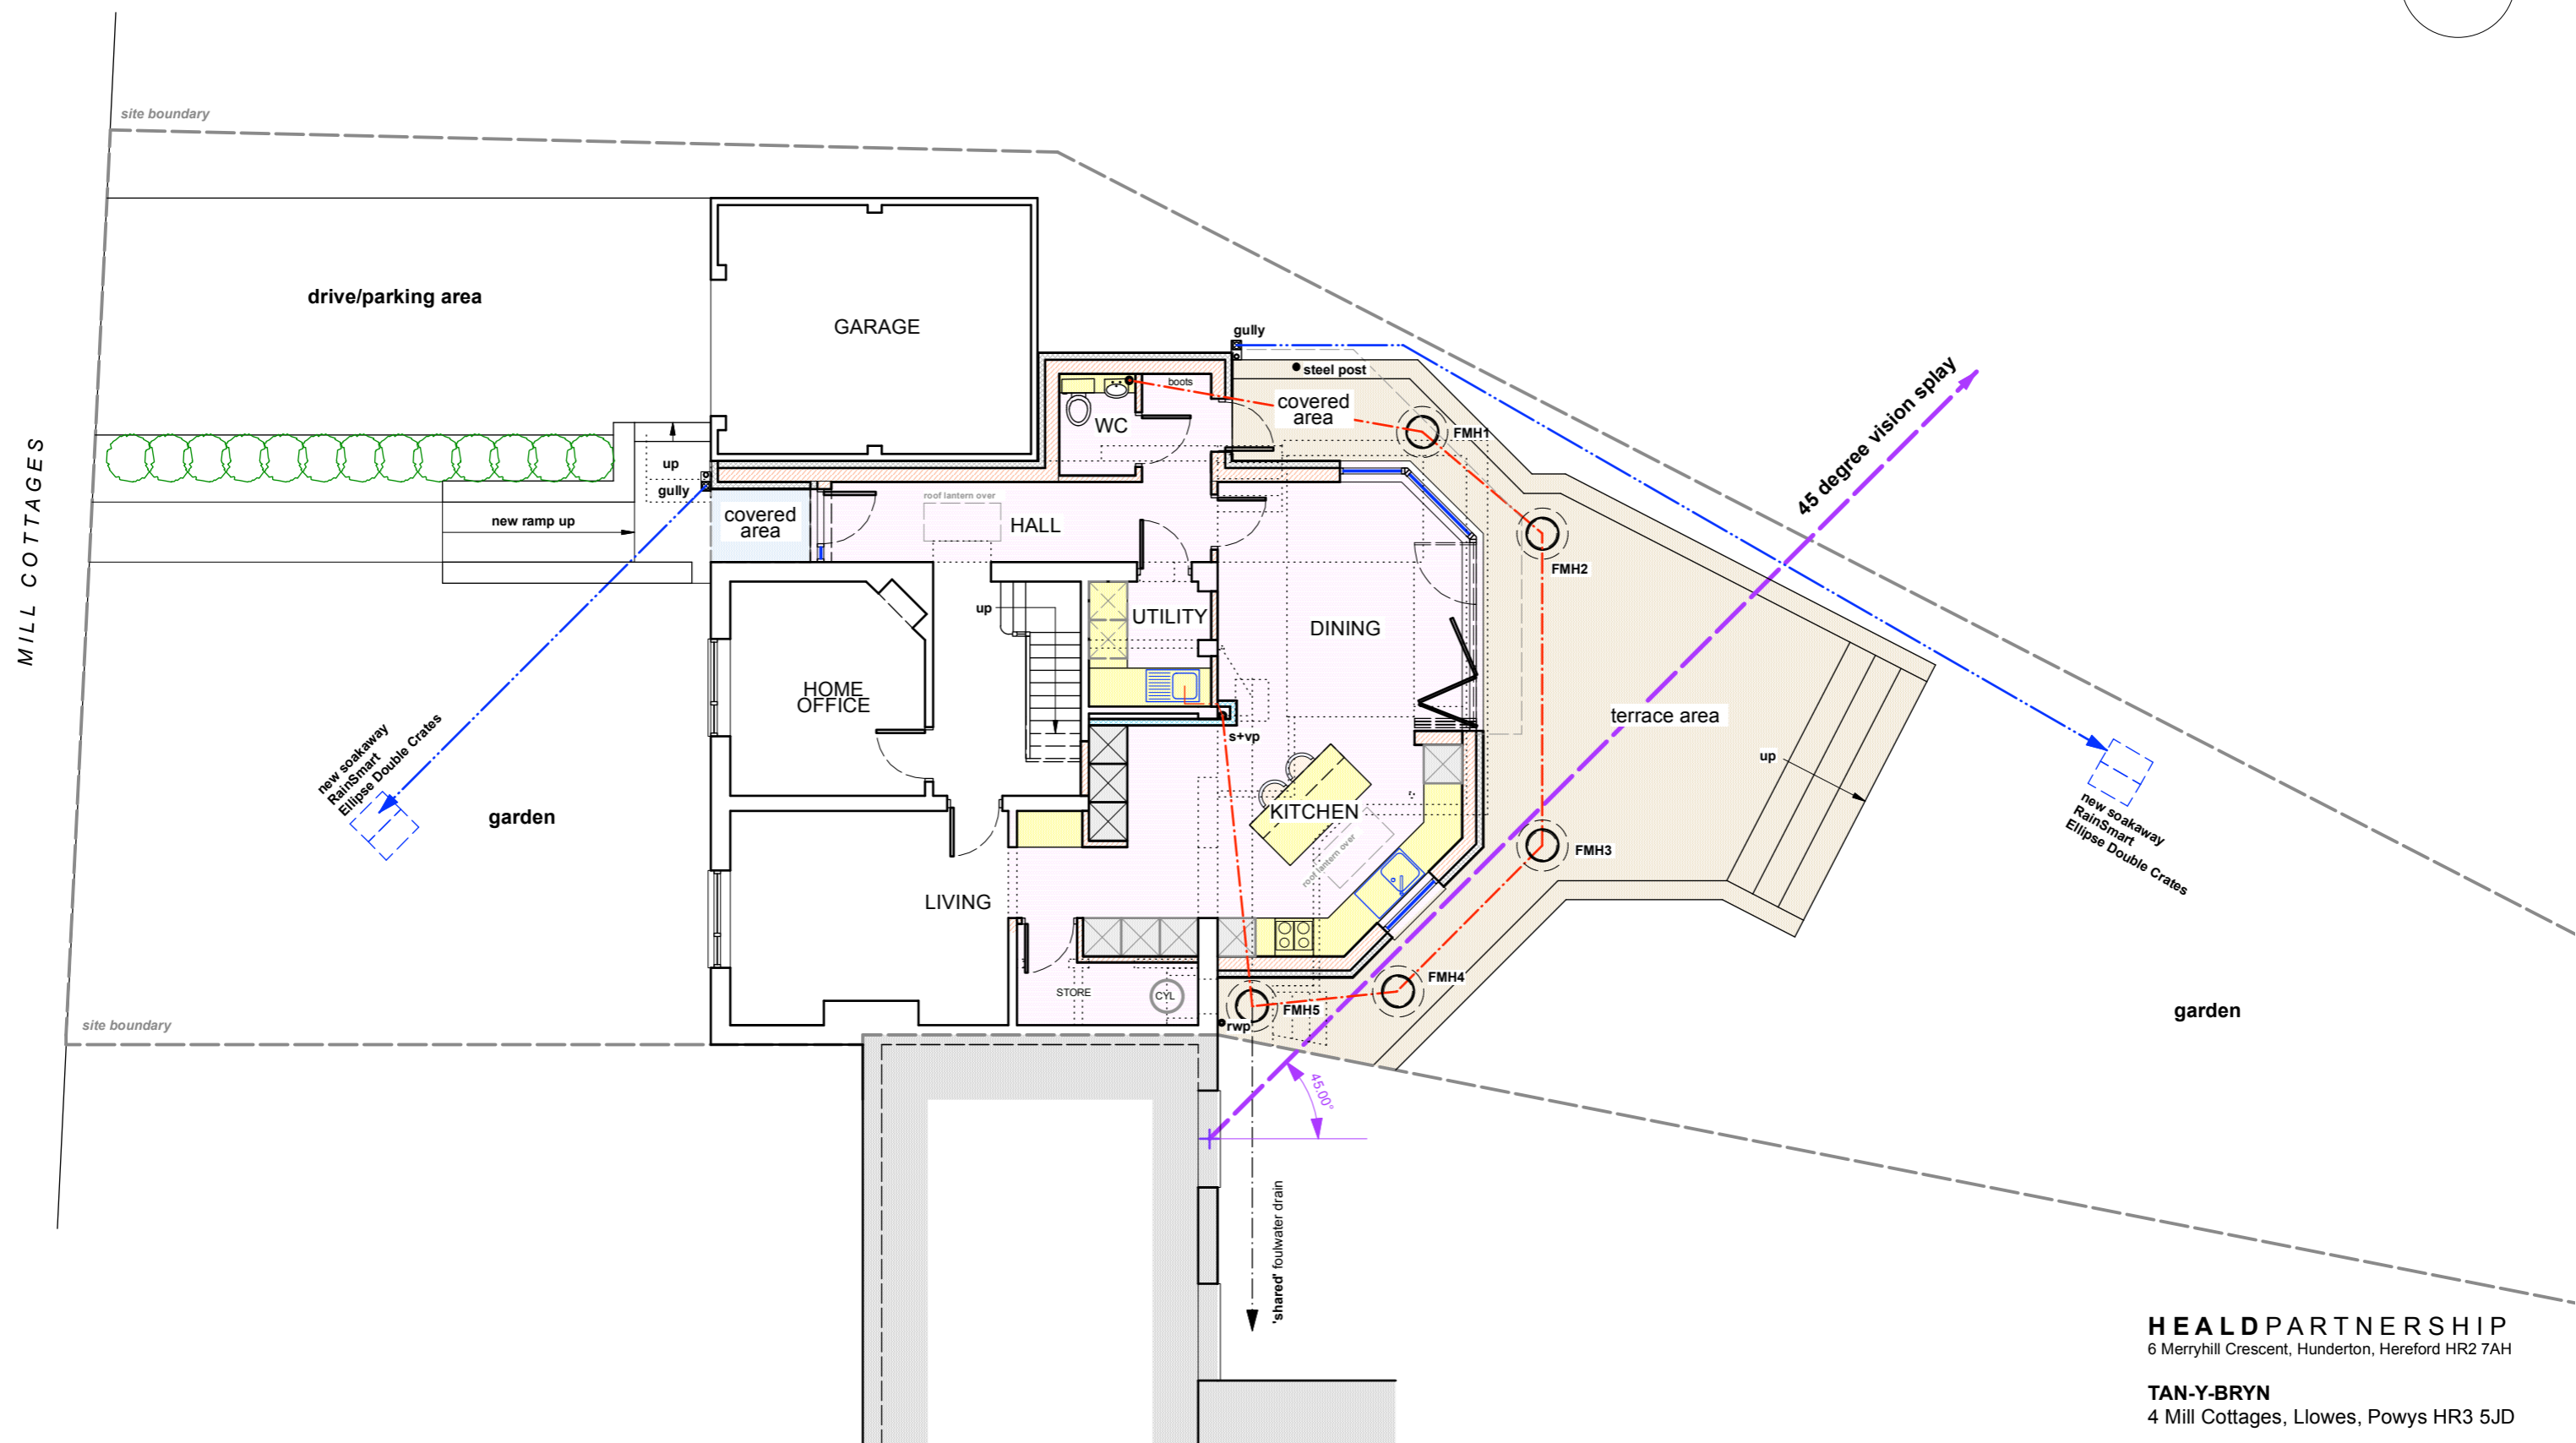

TOTAL SITE AREA approximately 484 sq.m (0.05 ha)

HEALD PARTNERSHIP
6 Merryhill Crescent, Hunderton, Hereford HR2 7AH

TAN-Y-BRYN
4 Mill Cottages, Llowes, Powys HR3 5JD

PROPOSED
GROUND FLOOR PLAN

Drawing No. TYB/1/01
SCALE 1:100 @ A3