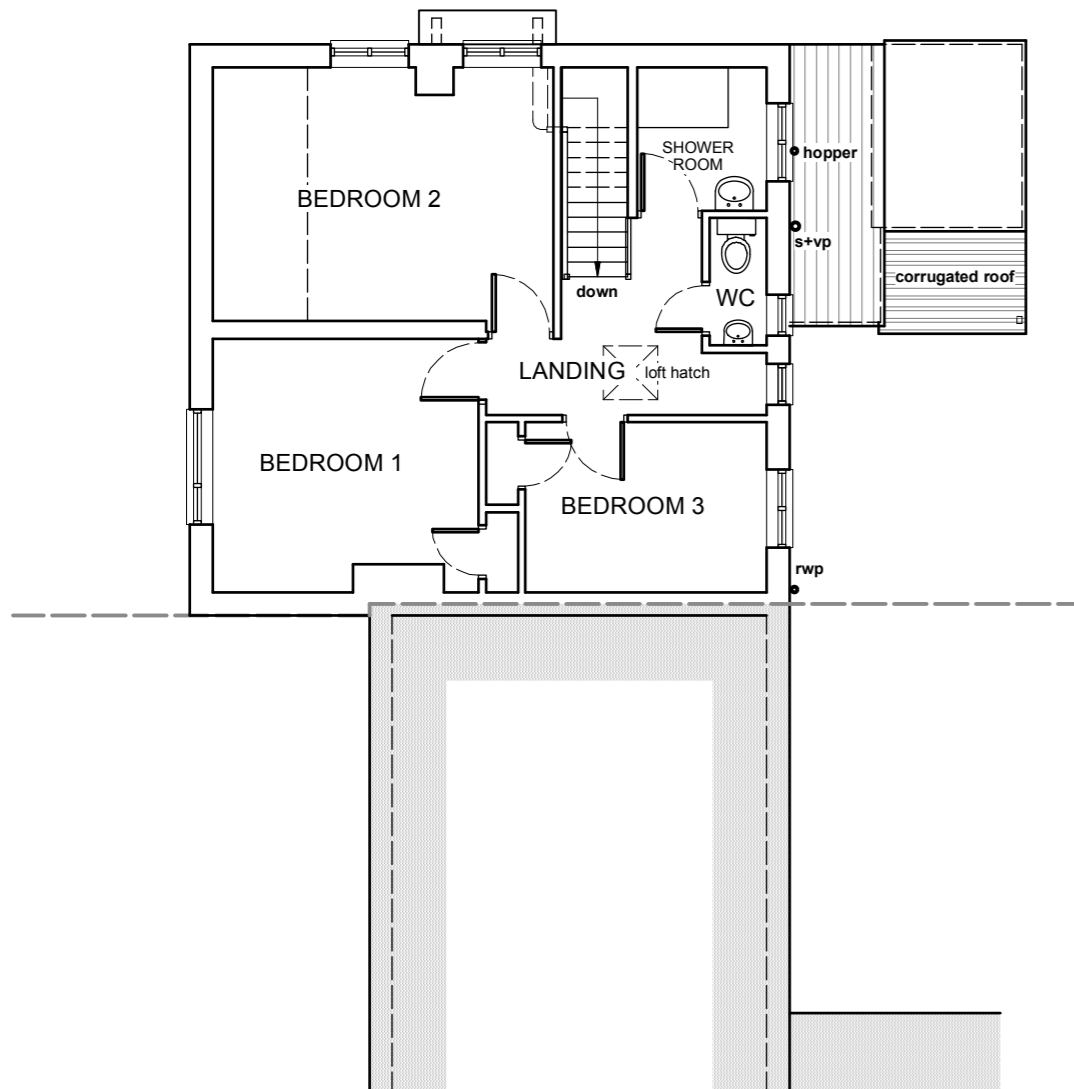

SITE AREA approximately 1,349 sq.m (0.13ha)

**HEALD PARTNERSHIP**  
6 Merryhill Crescent, Hunderton, Hereford HR2 7AH

**TAN-Y-BRYN**  
4 Mill Cottages, Llowes, Powys HR3 5JD

EXISTING  
FIRST FLOOR/ROOF PLANS

Drawing No. TYB/1/02  
SCALE 1:100 @ A3

This drawing is copyright and may not be used or reproduced without consent. Figured dimensions ONLY to be taken from drawing DO NOT SCALE All dimensions to be checked on site.