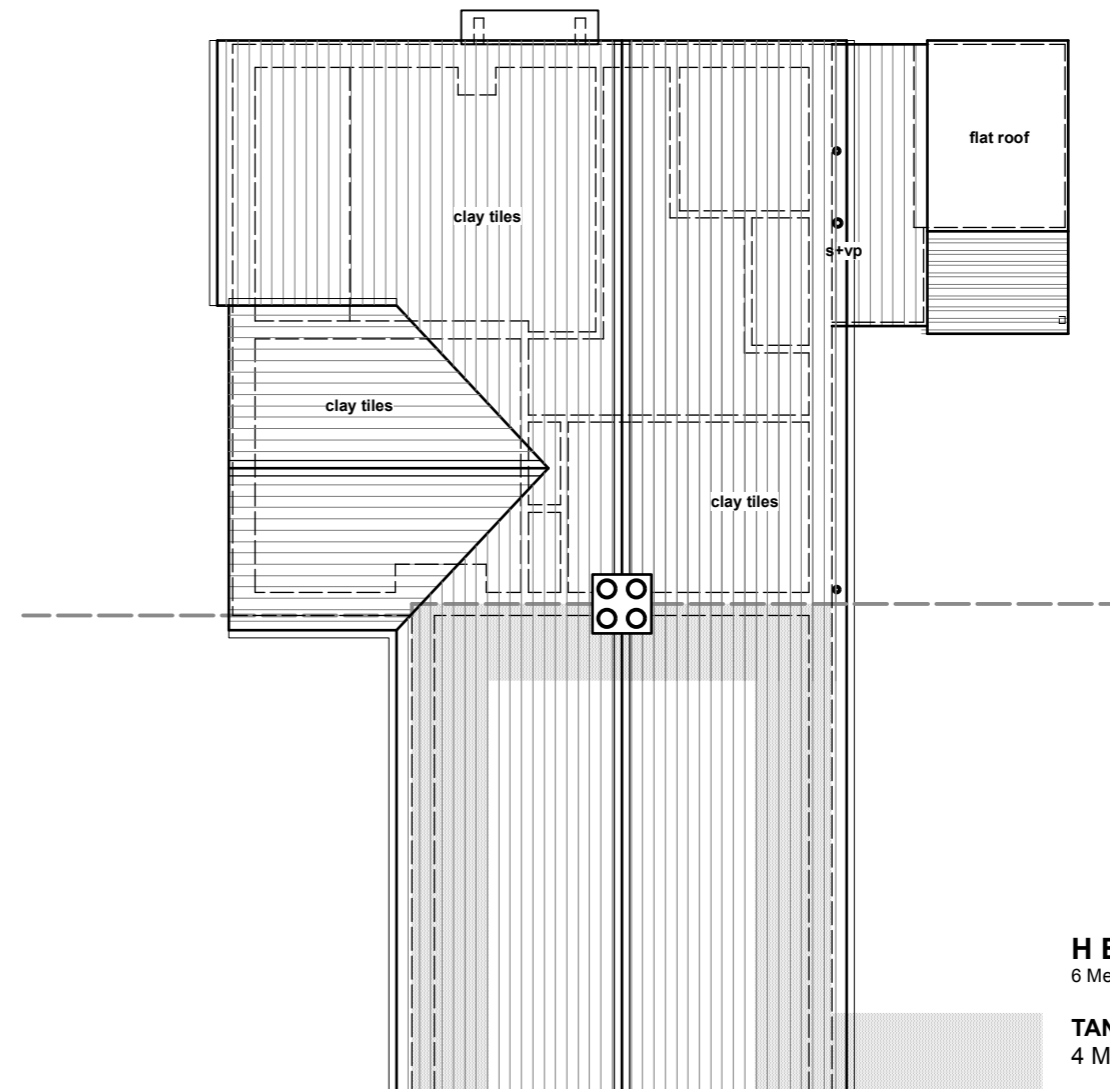

SITE AREA approximately 1,349 sq.m (0.13ha)

**HEALD PARTNERSHIP**  
6 Merryhill Crescent, Hunderton, Hereford HR2 7AH

**TAN-Y-BRYN**  
4 Mill Cottages, Llowes, Powys HR3 5JD

EXISTING  
FIRST FLOOR/ROOF PLANS

Drawing No. TYB/1/02  
SCALE 1:100 @ A3

This drawing is copyright and may not be used or reproduced without consent. Figured dimensions ONLY to be taken from drawing DO NOT SCALE All dimensions to be checked on site.