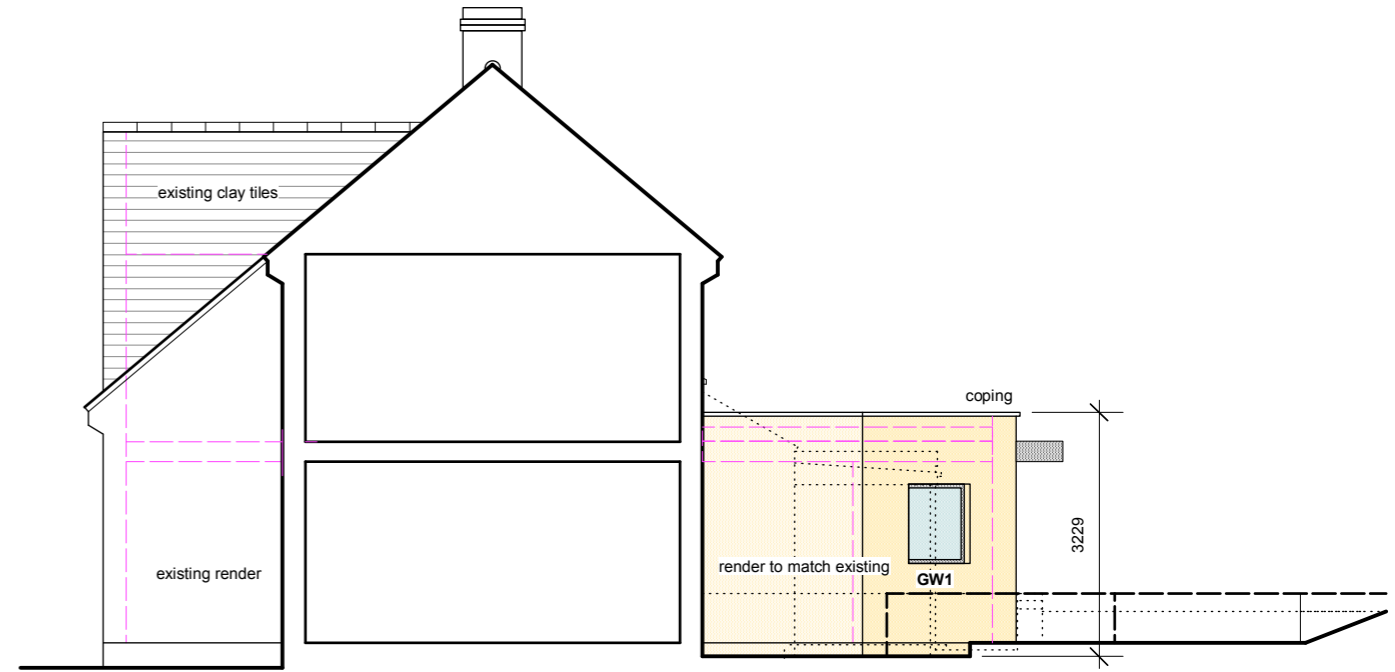

SOUTH ELEVATION

EAST ELEVATION

NORTH ELEVATION

WEST ELEVATION

HEALD PARTNERSHIP
6 Merryhill Crescent, Hunderton, Hereford HR2 7AH

TAN-Y-BRYN
4 Mill Cottages, Llowes, Powys HR3 5JD

PROPOSED
ELEVATIONS

Drawing No. TYB/1/06
SCALE 1:100 @ A3

This drawing is copyright and may not be used or reproduced without consent. Figured dimensions ONLY to be taken from drawing DO NOT SCALE All dimensions to be checked on site.

T 01432 353000 E healdptnshp@me.com