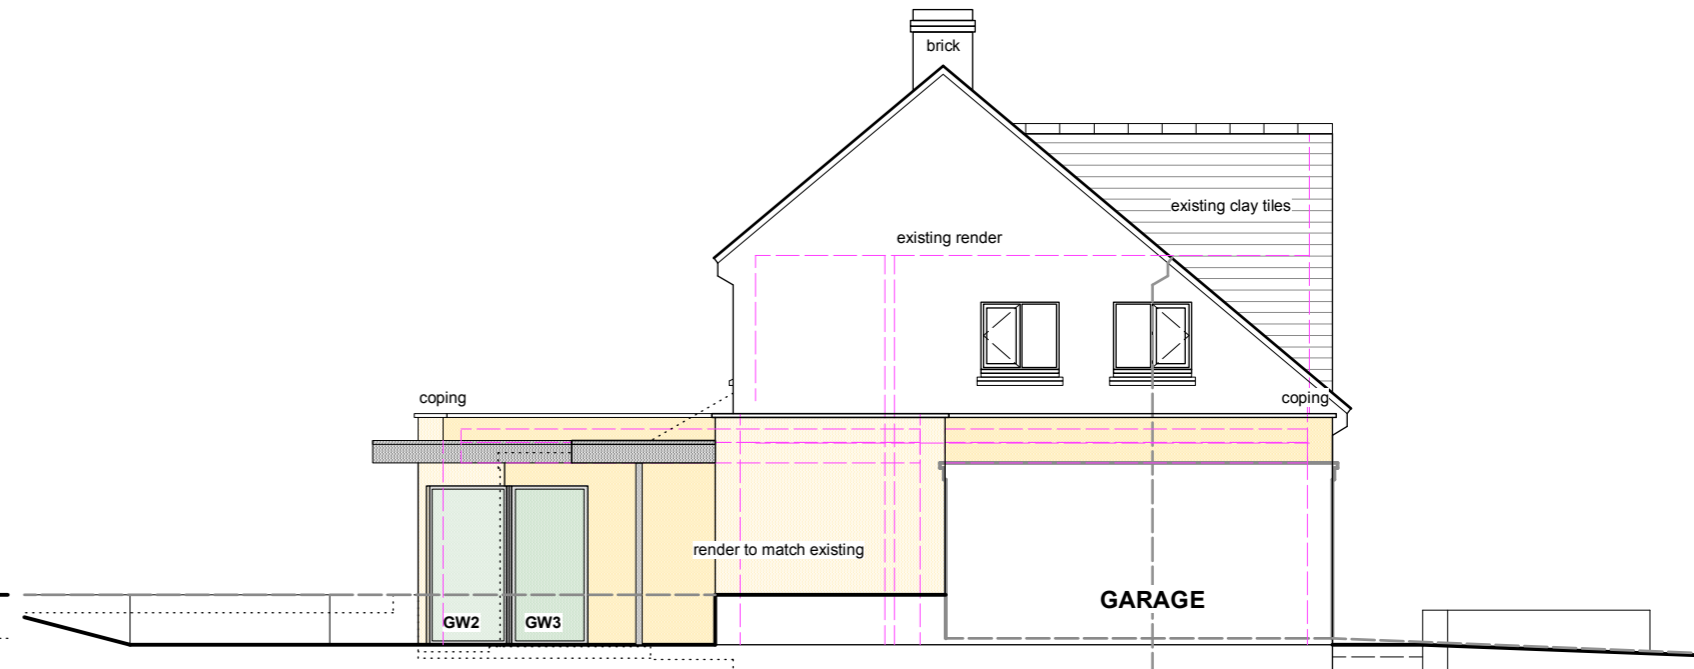

SOUTH ELEVATION

EAST ELEVATION

NORTH ELEVATION

WEST ELEVATION

HEALD PARTNERSHIP
6 Merryhill Crescent, Hunderton, Hereford HR2 7AH

TAN-Y-BRYN
4 Mill Cottages, Llowes, Powys HR3 5JD

PROPOSED
ELEVATIONS

Drawing No. TYB/1/06
SCALE 1:100 @ A3

This drawing is copyright and may not be used or reproduced without consent. Figured dimensions ONLY to be taken from drawing DO NOT SCALE All dimensions to be checked on site.

T 01432 353000 E healdptnshp@me.com