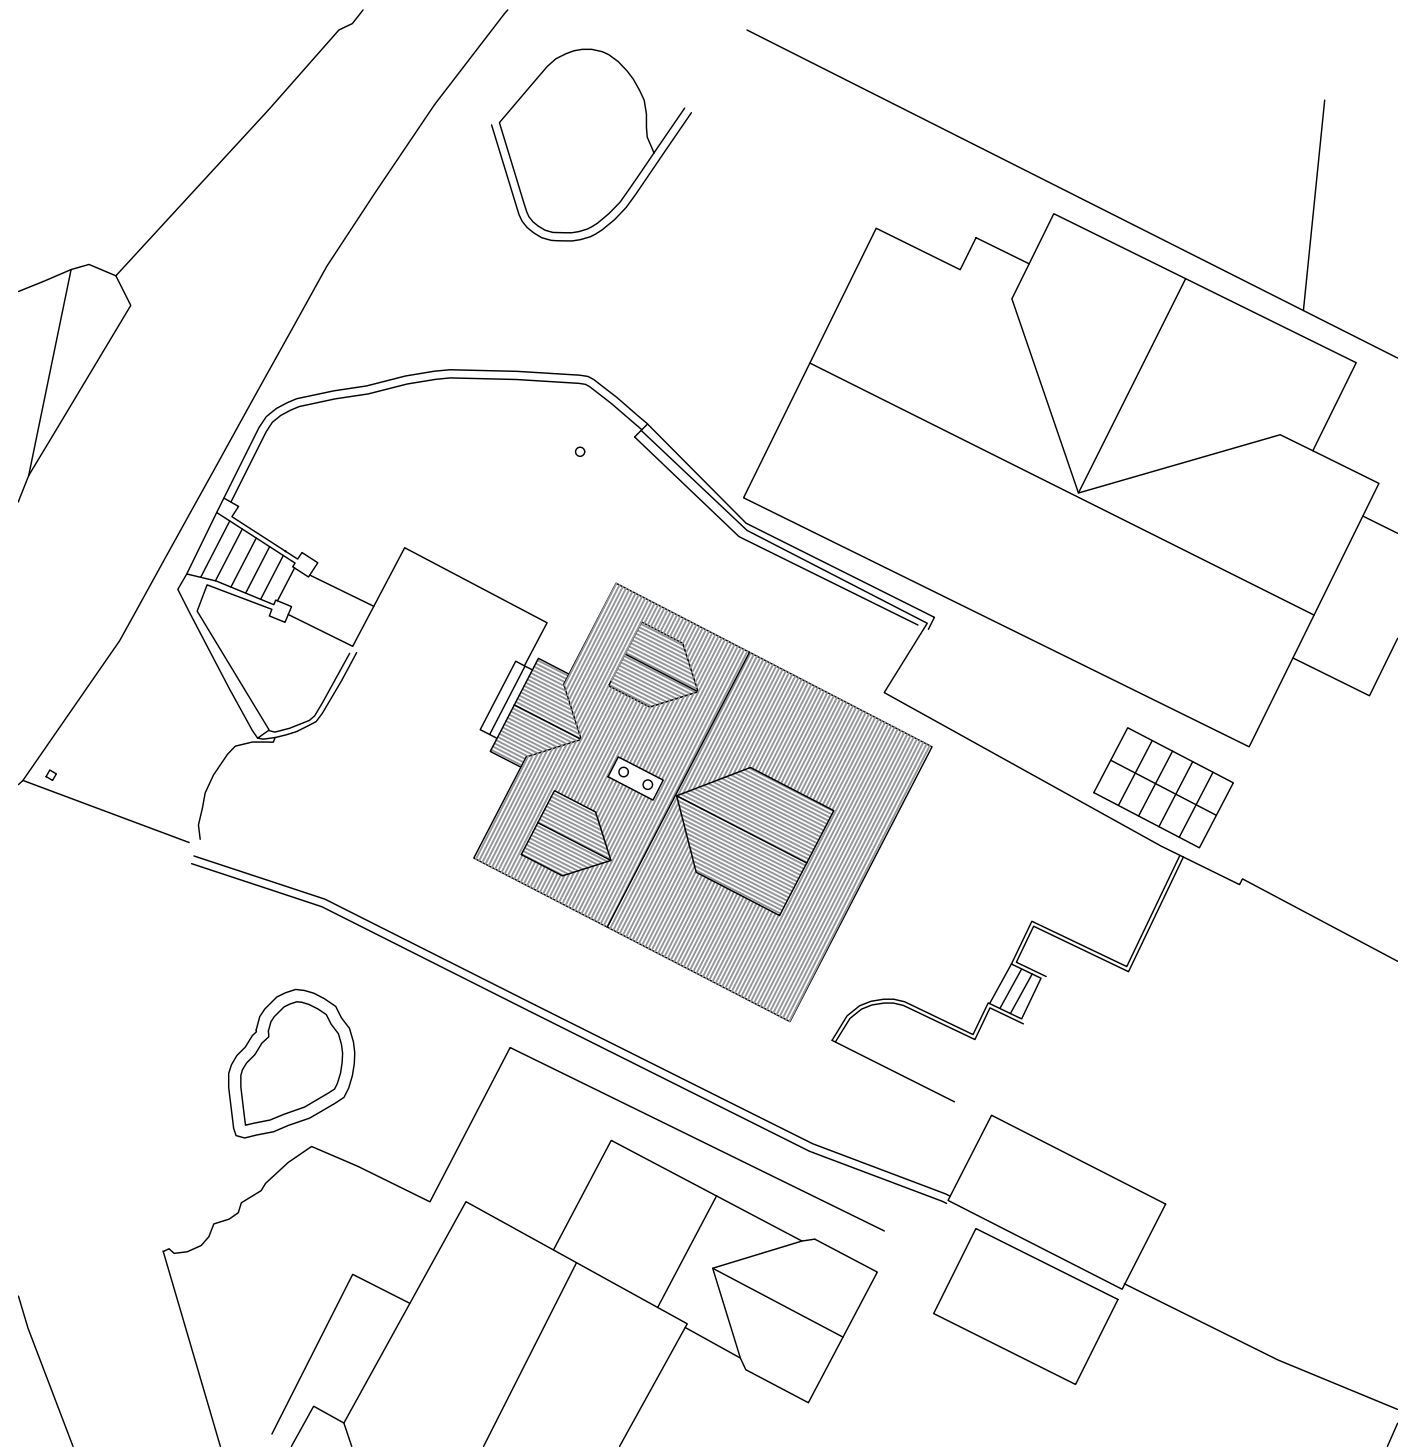

planning

LOCATION PLAN

BLOCK PLAN (showing roof)

© Crown Copyright 2023
OS Licence No. 100047474

<p>Note: This drawing is for planning permission only and is not to be used for the purposes of construction. Check dimensions on site.</p>	<p>Revision: - Date:</p>	<p>Proposal: Extension</p>	<p>At: Old Orchard, Uplyme</p>	<p>For: Mr & Mrs Wallis</p>	<p>Title: Location & block plan</p>	<p>Scale: 1:200/1250 @ A3 Date: 14/09/23 Drawing No: C2332.01</p>	<p>SEB COPE DESIGN info@sebcope.co.uk 01297 647448</p>
---	------------------------------	---------------------------------------	---------------------------------------	--	--	---	---