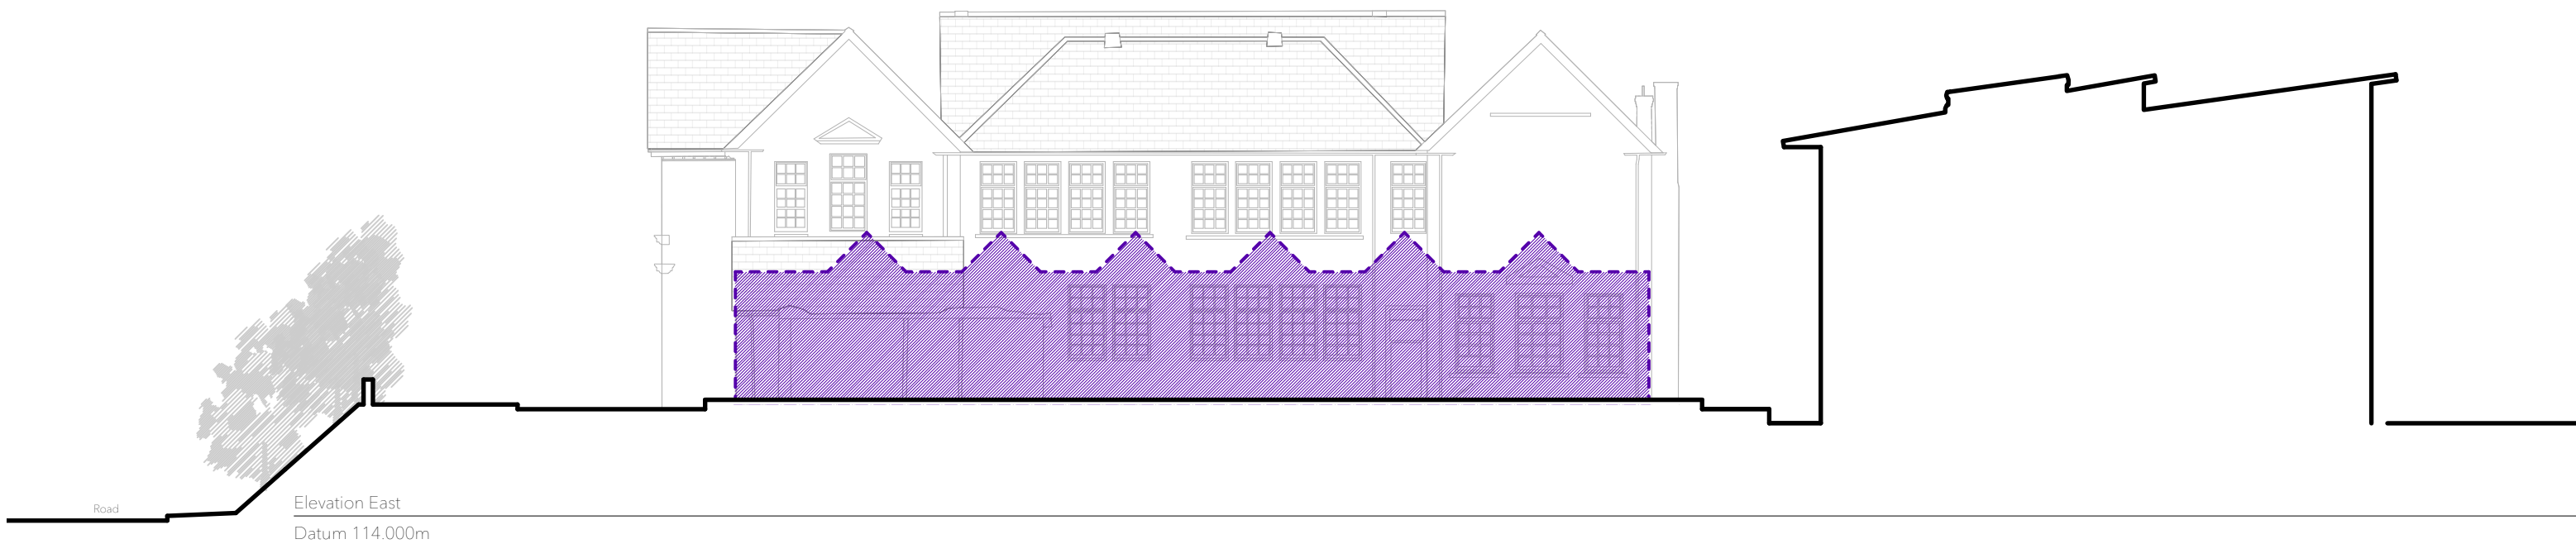

Planning

CLIENT
Krowji
ADDRESS
West Park
Redruth
Cornwall
TR15 3GE

REV.	DATE	NOTES

EX elevation east

PROJECT	STAGE	DRAWING	REV	DRAWN
726	PL	- 09		NN
SCALE	SIZE	CREATION		
1:200	@ A3 L	DEC 2023