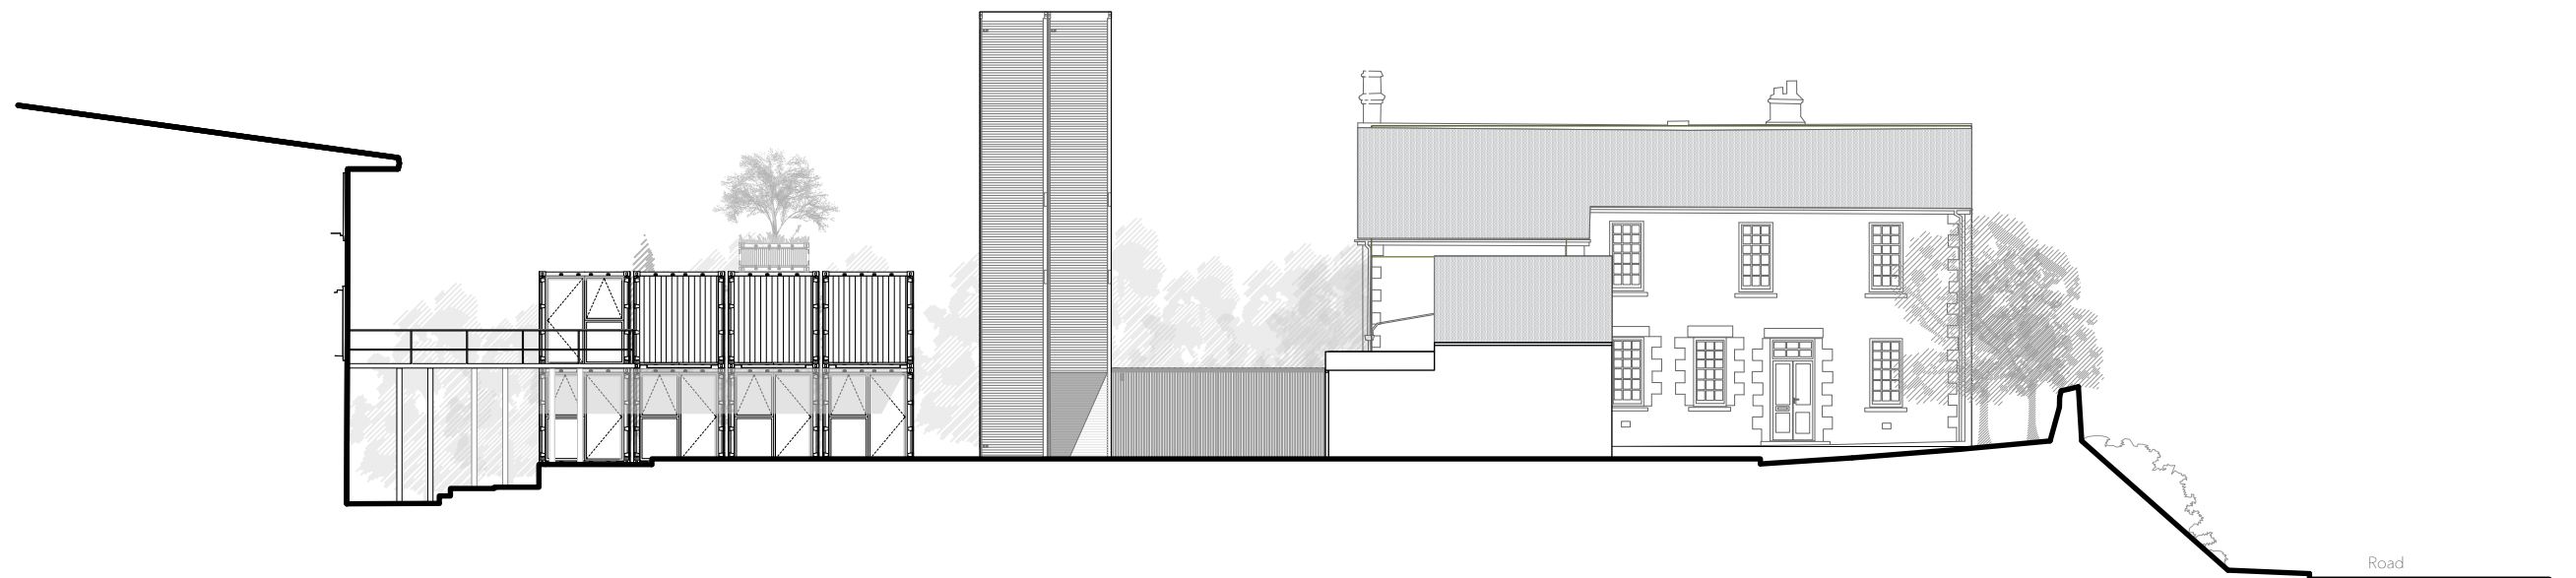

Planning

CLIENT
Krowji
ADDRESS
West Park
Redruth
Cornwall
TR15 3GE

Elevation West
Datum 114.000m

REV DATE NOTES

PR elevation west

PROJECT	STAGE	DRAWING	REV	DRAWN
726	PL	- 17		NN
SCALE	SIZE	CREATION		
1:200	@ A3 L	DEC 2023