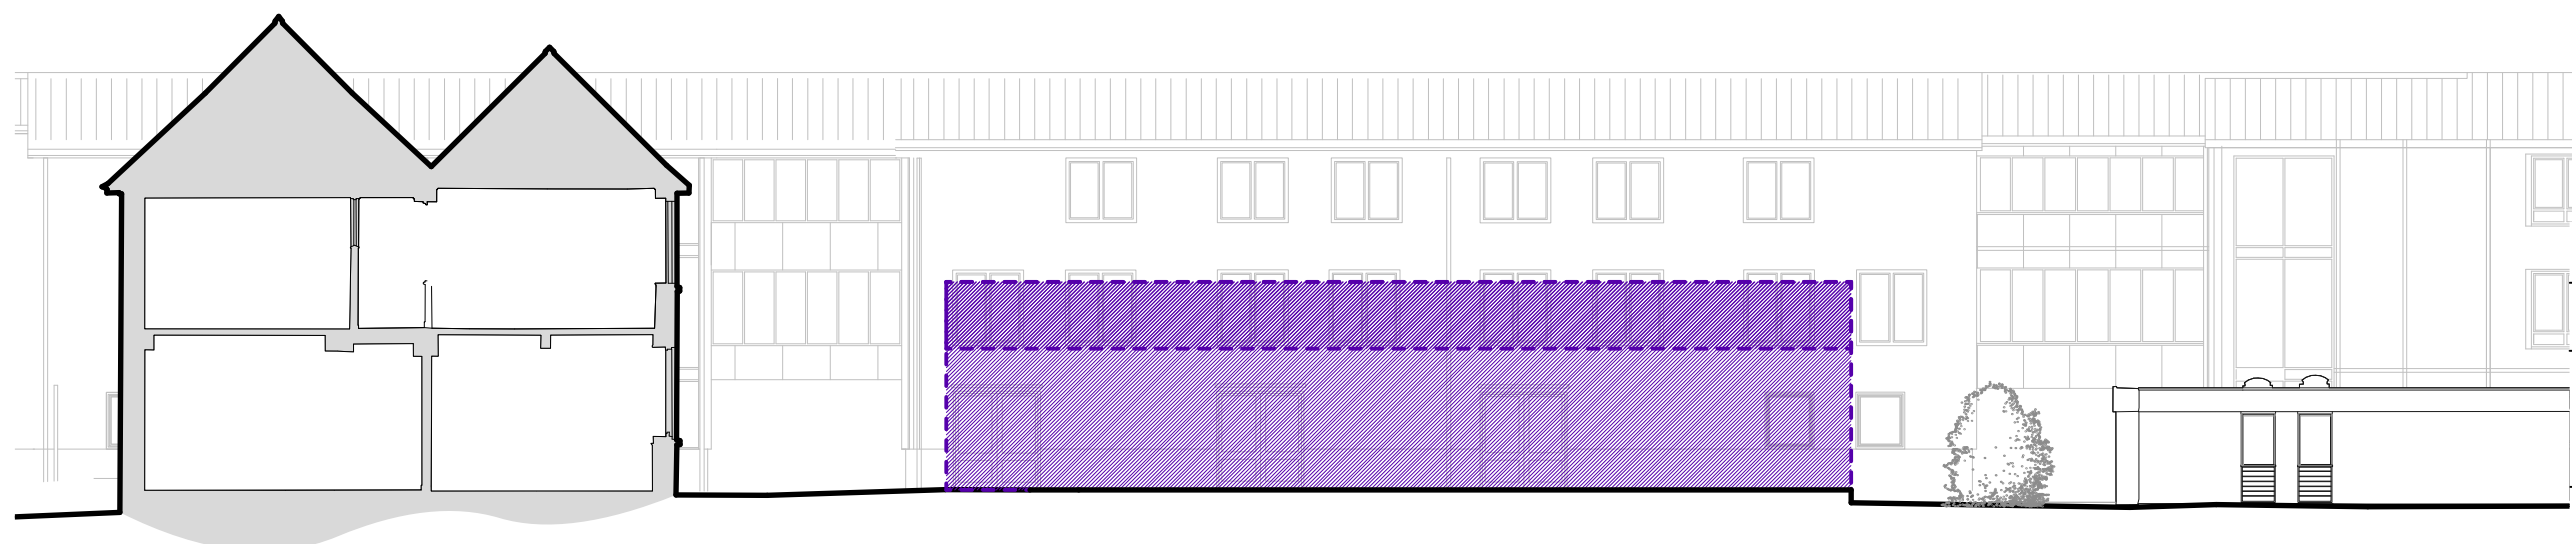

Section 2-2

Datum 110.000m

building
destroyed by fire

REV DATE NOTES

EX sections

PROJECT	STAGE	DRAWING	REV	DRAWN
726	PL	- 06		NN
SCALE		SIZE	CREATION	
1:200		@ A3 L	DEC 2023	

ARTEL ³¹
architects that build
artel31.co.uk · 01249 445656 · 5 Union Road SN15 1HW