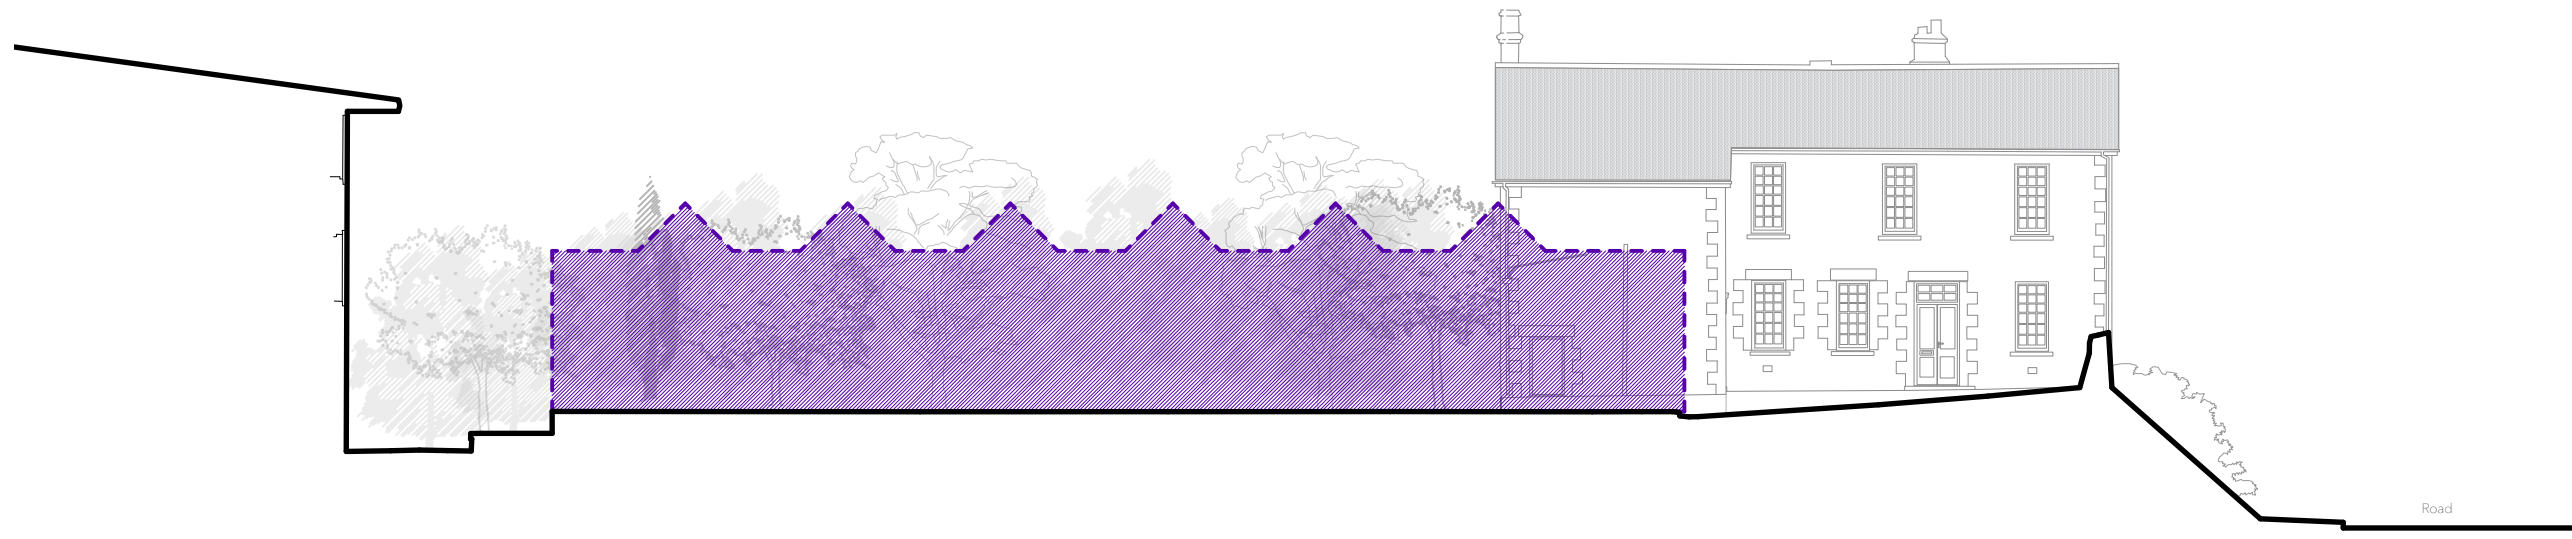

Planning

CLIENT
Krowji
ADDRESS
West Park
Redruth
Cornwall
TR15 3GE

Section 1-1

Datum 110.000m

building
destroyed by fire