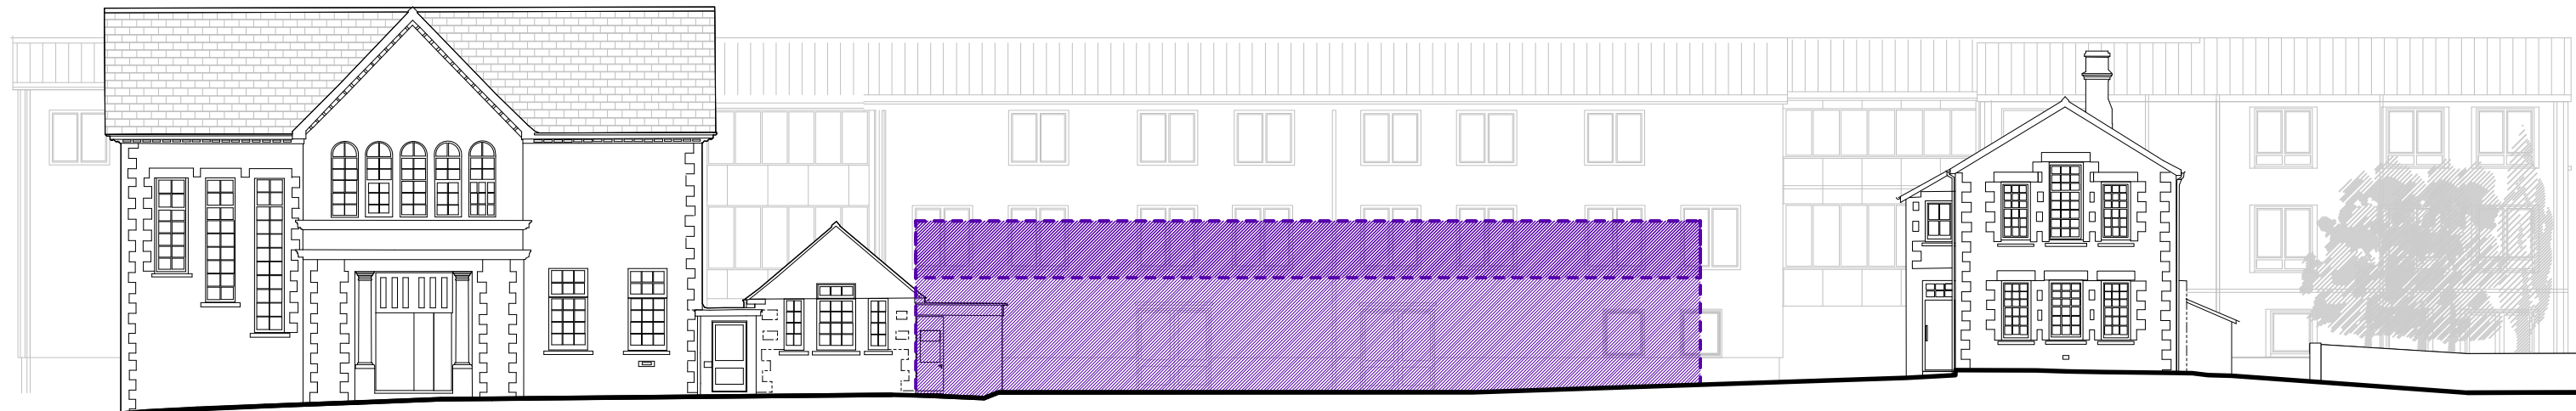

Planning

CLIENT
Krowji
ADDRESS
West Park
Redruth
Cornwall
TR15 3GE

Elevation South
Datum 114.000m

REV. DATE NOTES

EX elevation south

PROJECT	STAGE	DRAWING	REV	DRAWN
726	PL	- 10		NN
SCALE	SIZE	CREATION		
1:200	@ A3 L	DEC 2023		