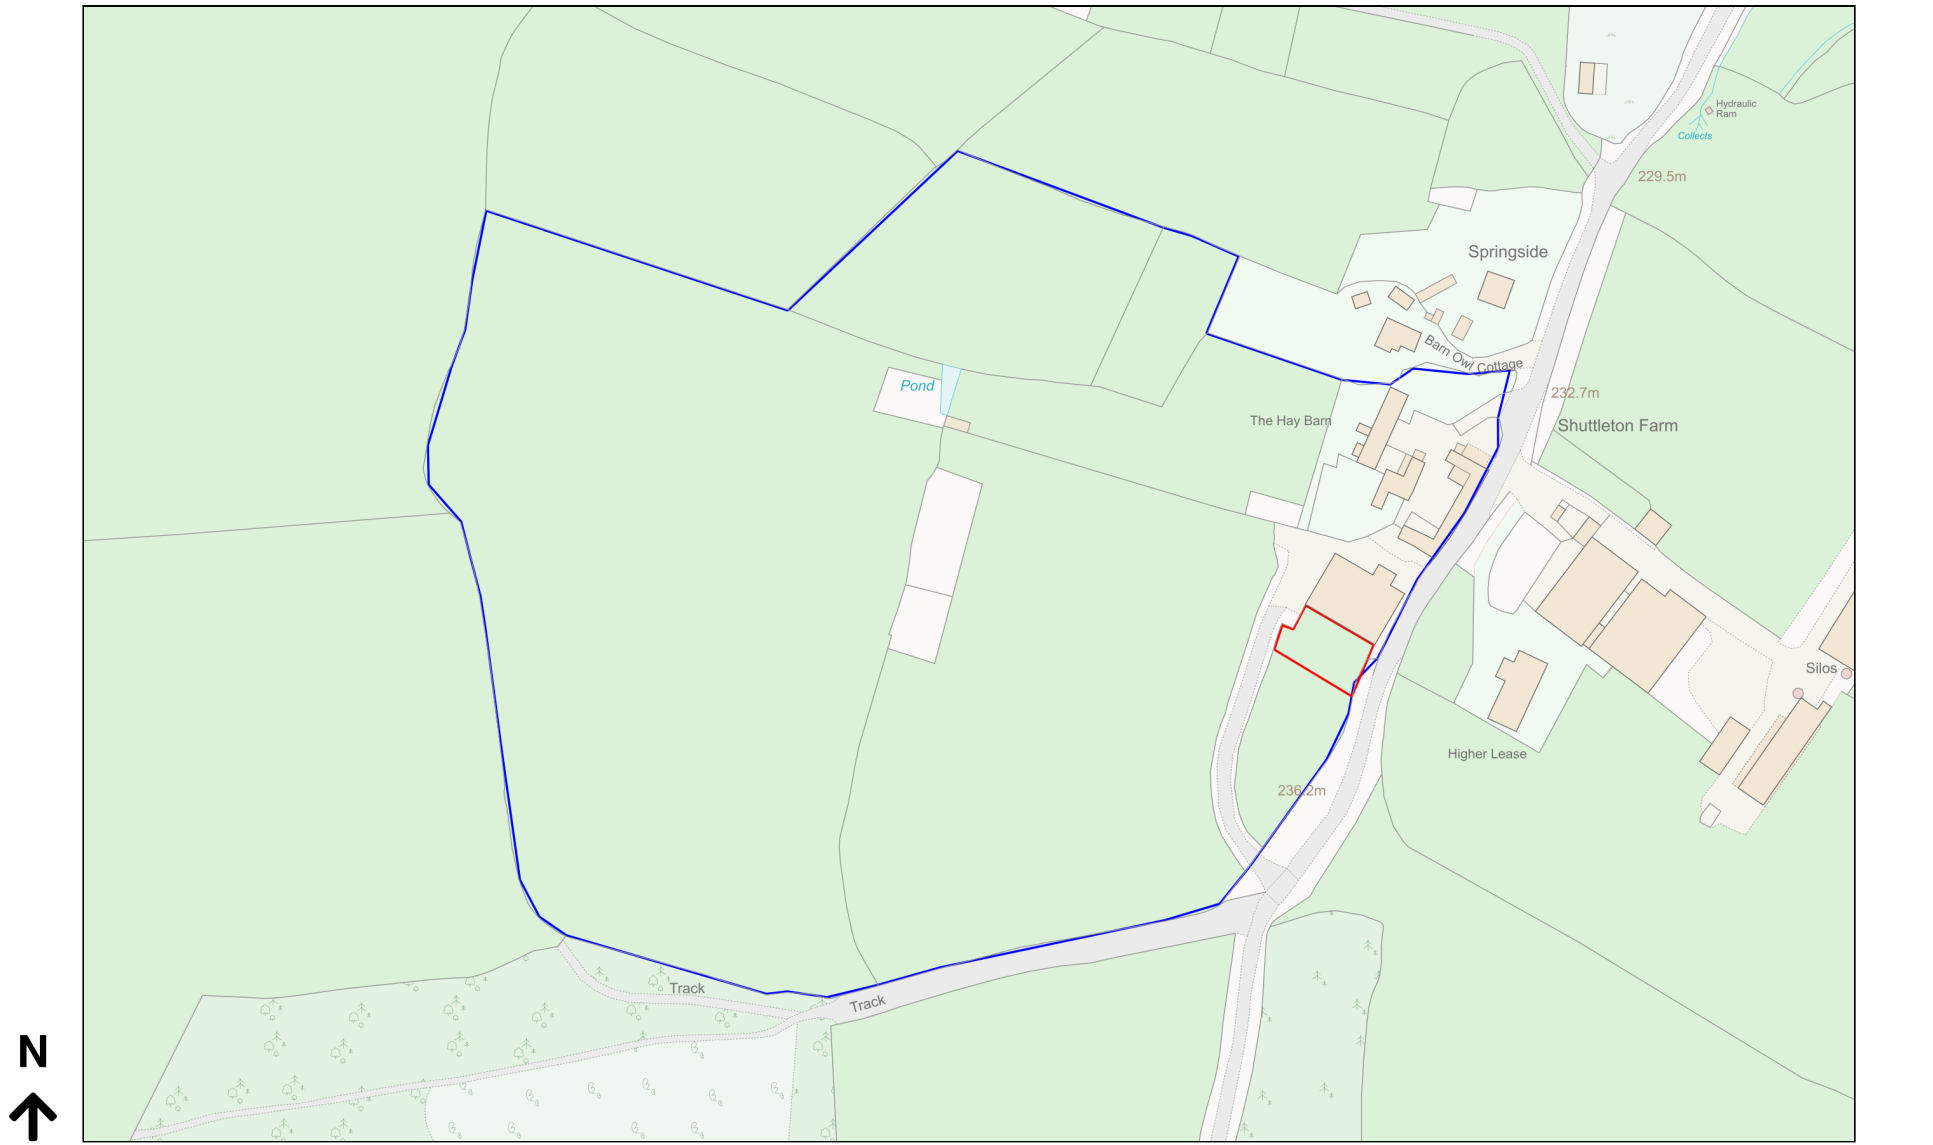

# Location Plan

Site Address: Shuttleton Farm, Road From Lickham Cross To Gipsy Cross, Castle Hill, Hemyock, EX15 3RX

Date Produced: 04-Dec-2023

Scale: 1:2500 @A4

Planning Portal Reference: PP-12633071v1