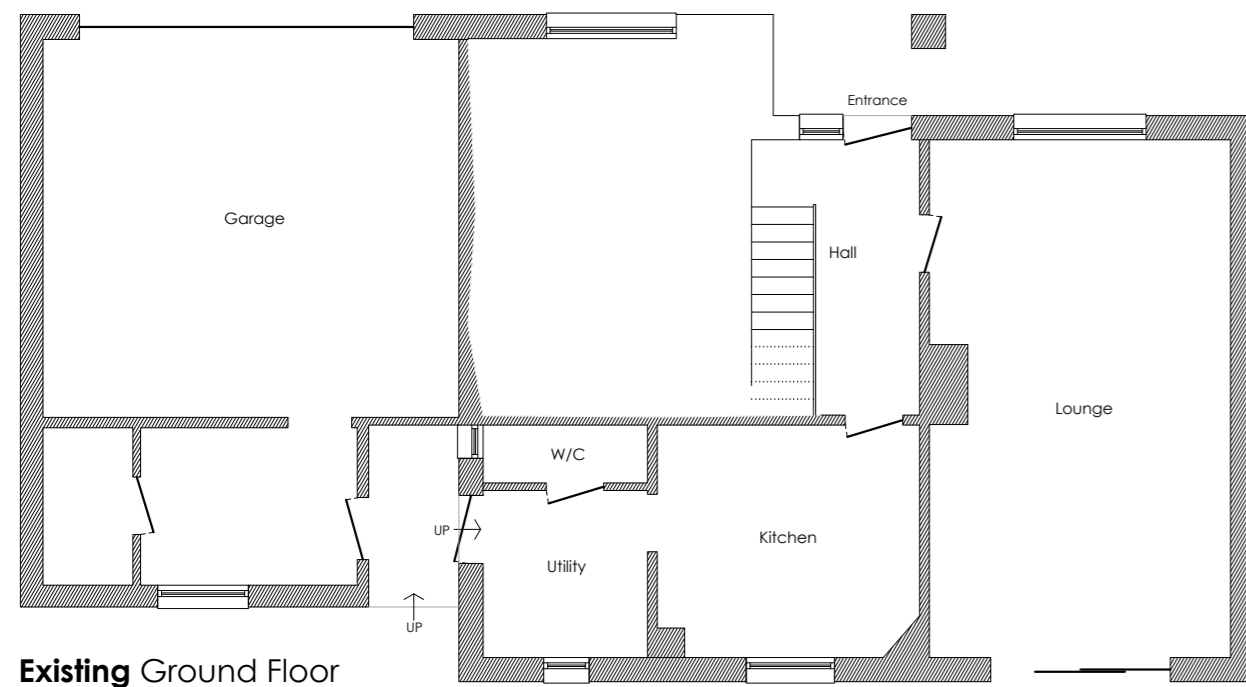

North scale 1:100 Tiled Roof Rendered Walls PVC Windows & Doors

East scale 1:100

South scale 1:100

Existing Ground Floor scale 1:100

West scale 1:100

First Floor scale 1:100

CLIENT  
Williams Mr J Mrs J

ADDRESS  
4 Pynes Close Cheriton Fitzpaine EX17 4HT

DRAWING  
Existing

DATE March 2023 SCALE 1:100/200

DRAWING # 1 JOB #

THIS LINE PRINTED ON A2 PAPER REPRESENTS 1000mm AT: 1:1250 1:100 1:200 1:50

NOTES