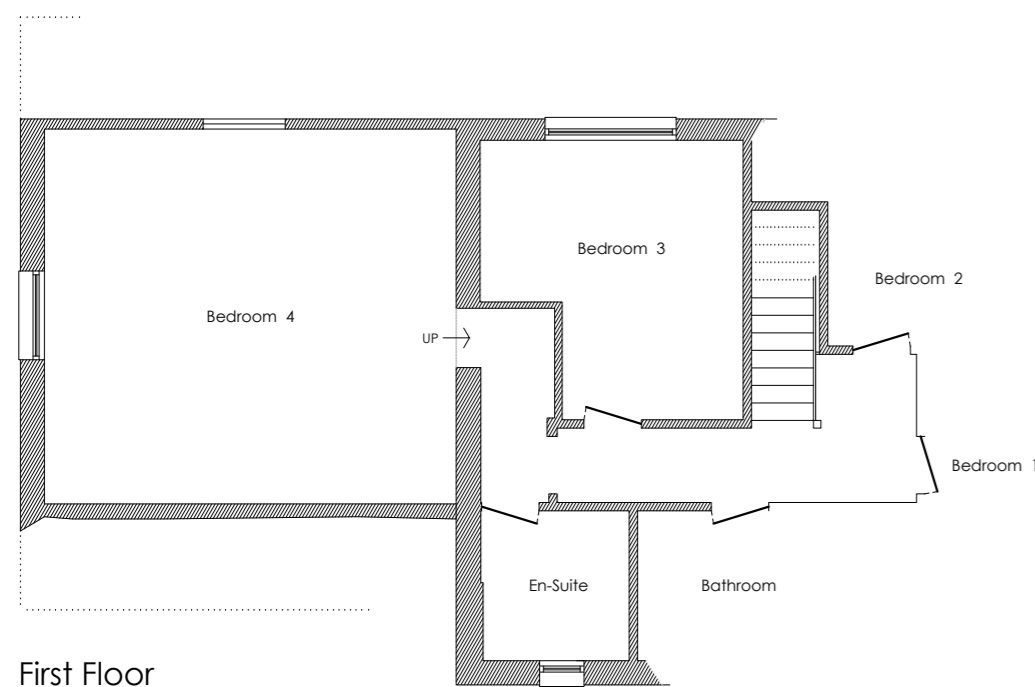

North scale 1:100 Tiled Roof Rendered Walls PVC Windows & Doors

East scale 1:100

South scale 1:100

Existing Ground Floor scale 1:100

West scale 1:100

First Floor scale 1:100

CLIENT  
Williams Mr J Mrs J

ADDRESS  
4 Pynes Close Cheriton Fitzpaine EX17 4HT

DRAWING  
Existing

DATE March 2023 SCALE 1:100/200

DRAWING # 1 JOB #

THIS LINE PRINTED ON A2 PAPER REPRESENTS 1000mm AT: 1:1250 1:100 1:200 1:50

NOTES