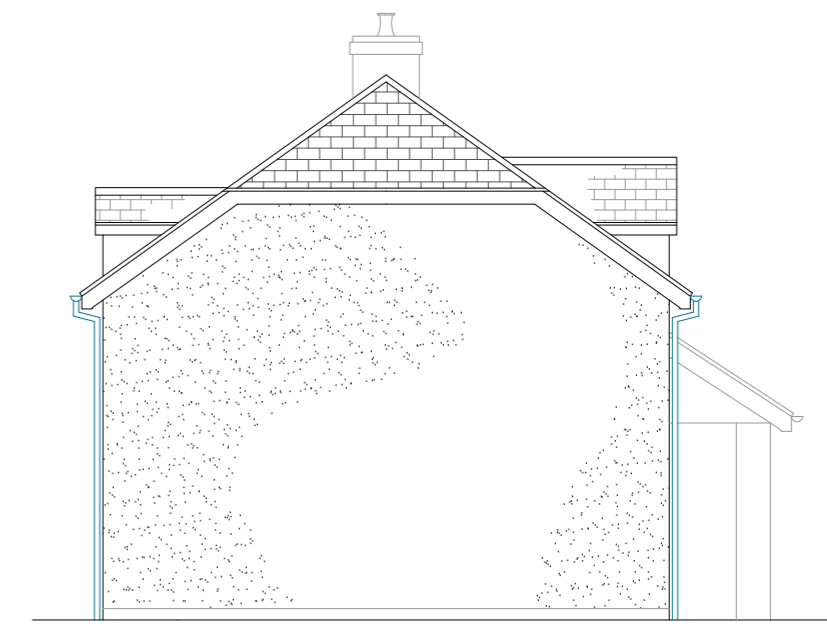

North scale 1:100 Tiled Roof Rendered Walls PVC Windows & Doors

East scale 1:100

South scale 1:100

Existing Ground Floor scale 1:100

West scale 1:100

First Floor scale 1:100

CLIENT  
Williams Mr J Mrs J

ADDRESS  
4 Pynes Close Cheriton Fitzpaine EX17 4HT

DRAWING  
Existing

DATE March 2023 SCALE 1:100/200

DRAWING # 1 JOB #

THIS LINE PRINTED ON A2 PAPER REPRESENTS 1000mm AT: 1:1250 1:100 1:200 1:50

NOTES