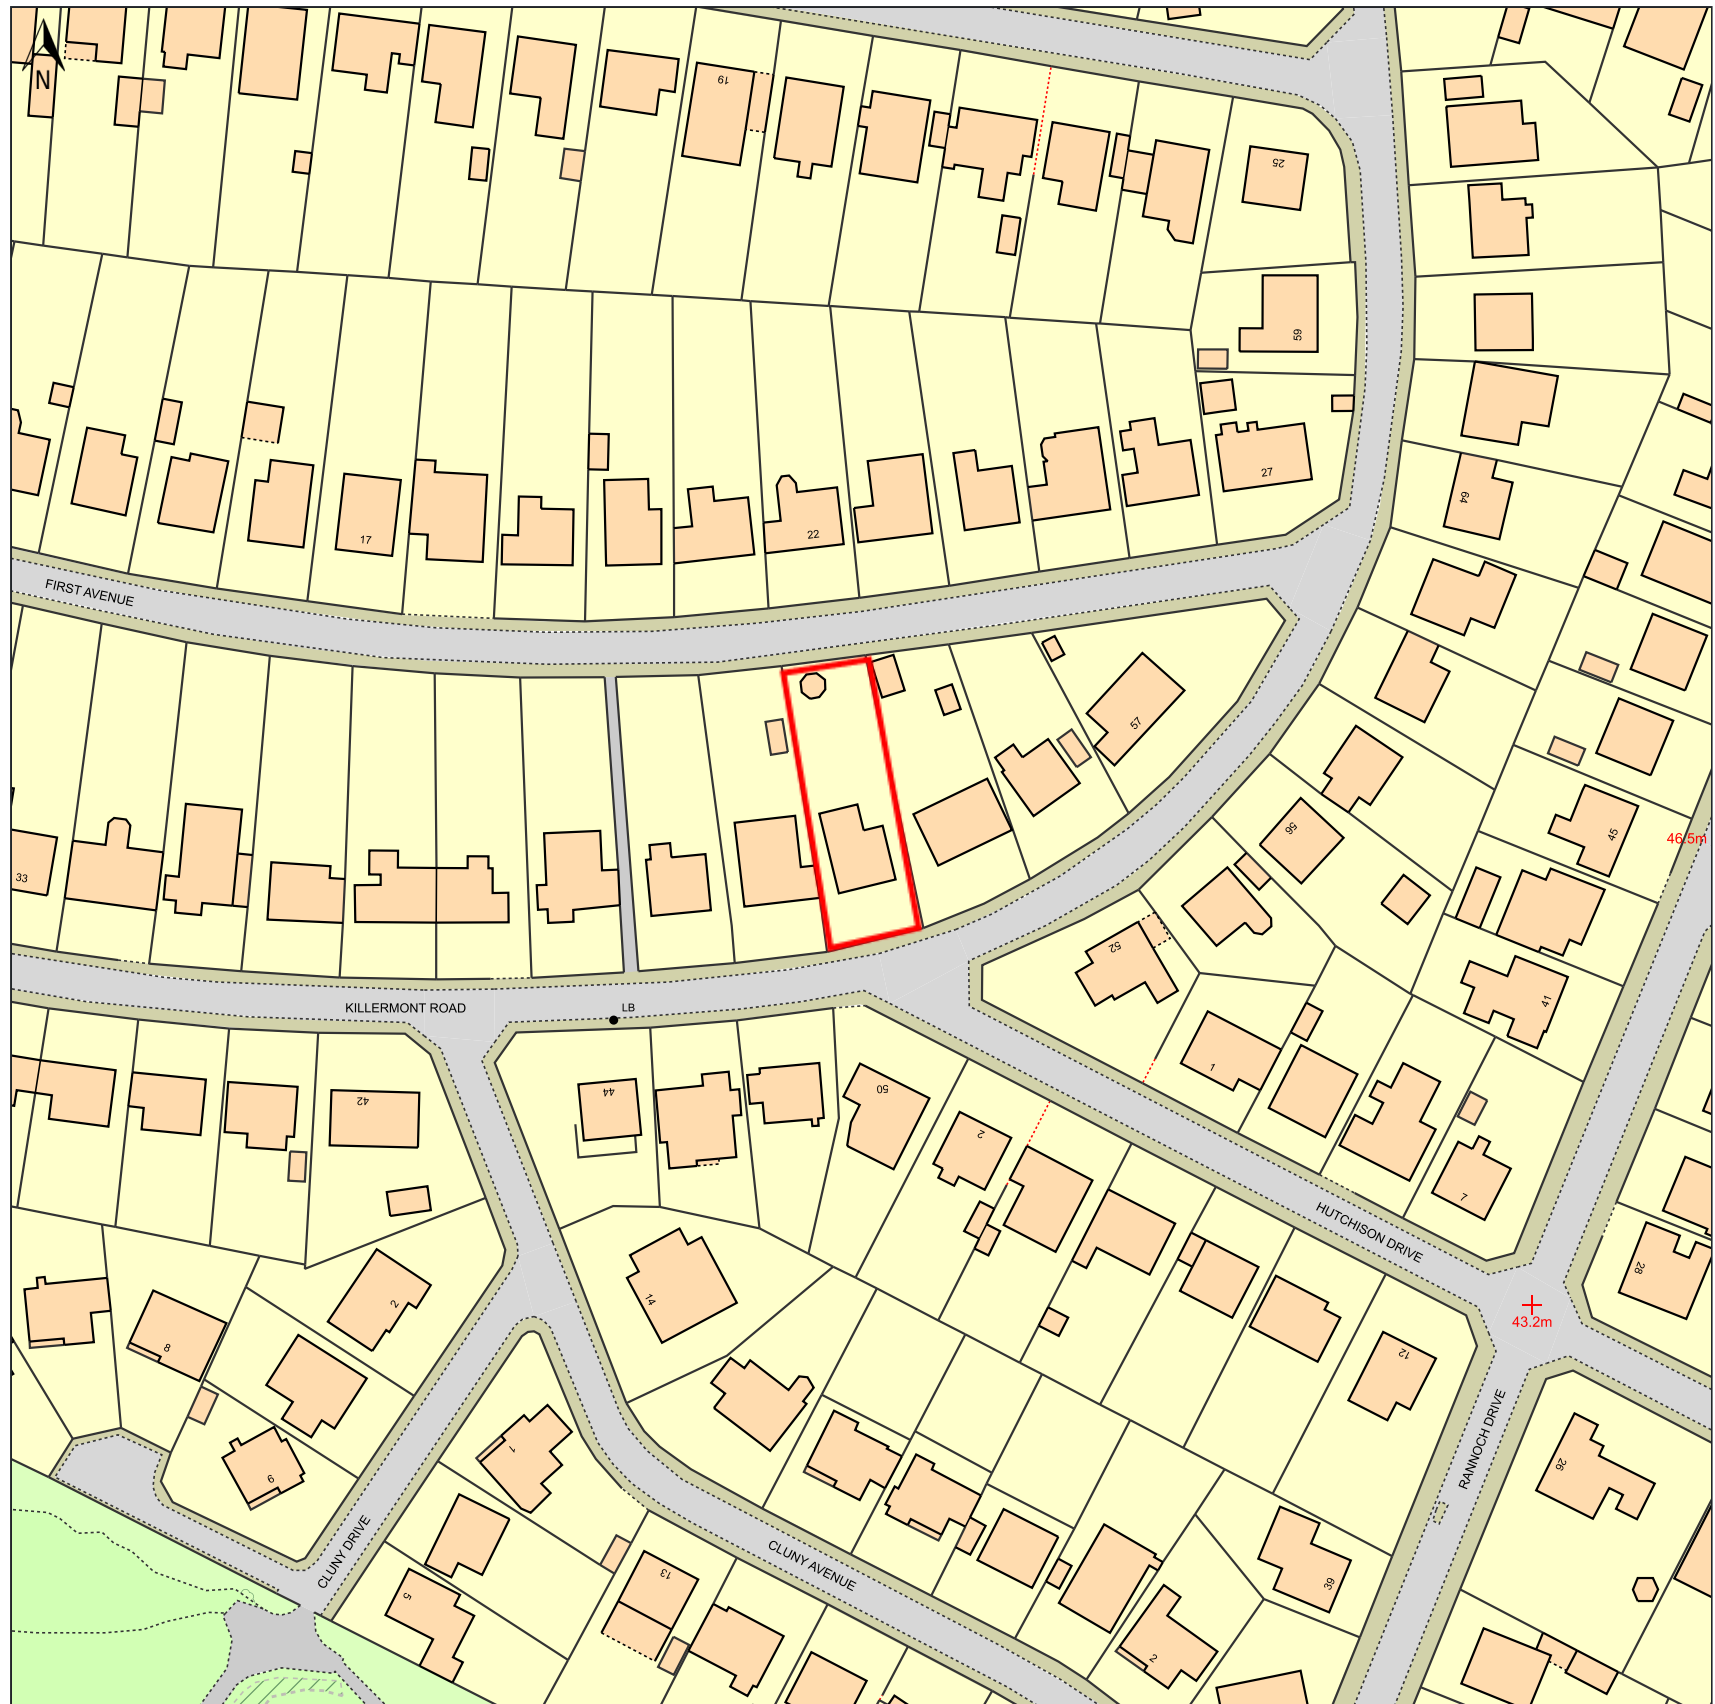

51, KILLERMONT ROAD, BEARSDEN, EAST DUNBARTONSHIRE, G61 2JF

© Crown copyright and database rights, 2023. Ordnance Survey 0100031673 Created using Plans by Emapsite

0m 25m 50m 75m 100m 125m

Scale: 1:1250

Paper Size: A3